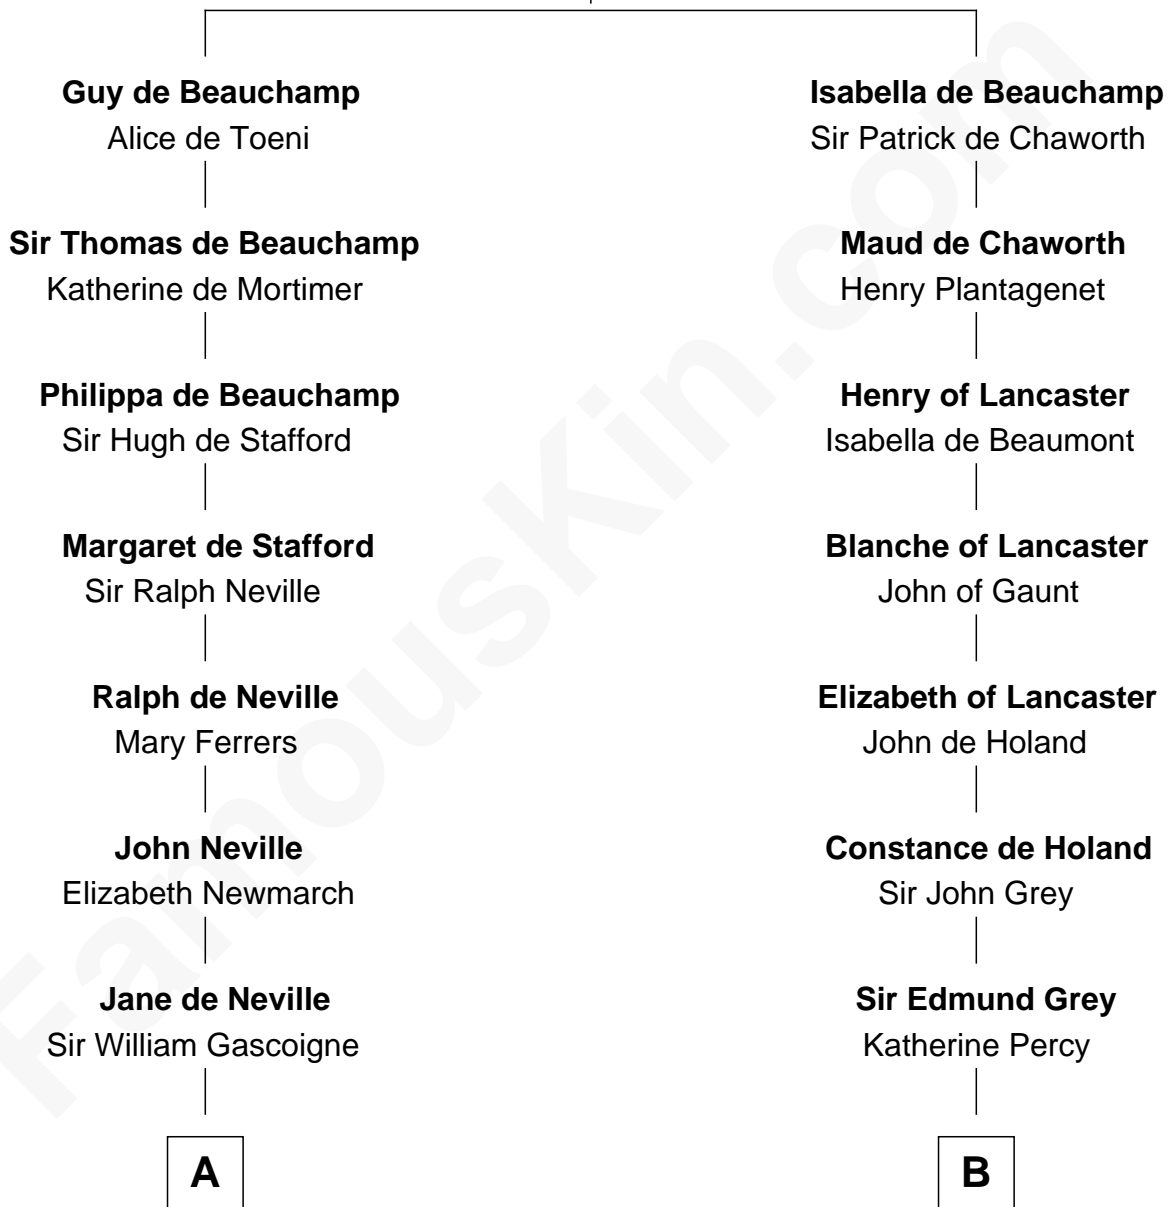

## Relationship Chart of

### Charles A. Pillsbury

*Co-Founder of C.A. Pillsbury Co.*

16th cousin 4 times removed of

**DeWitt Clinton**

*6th Governor of New York*

**William de Beauchamp**

Maud FitzJohn

**C**