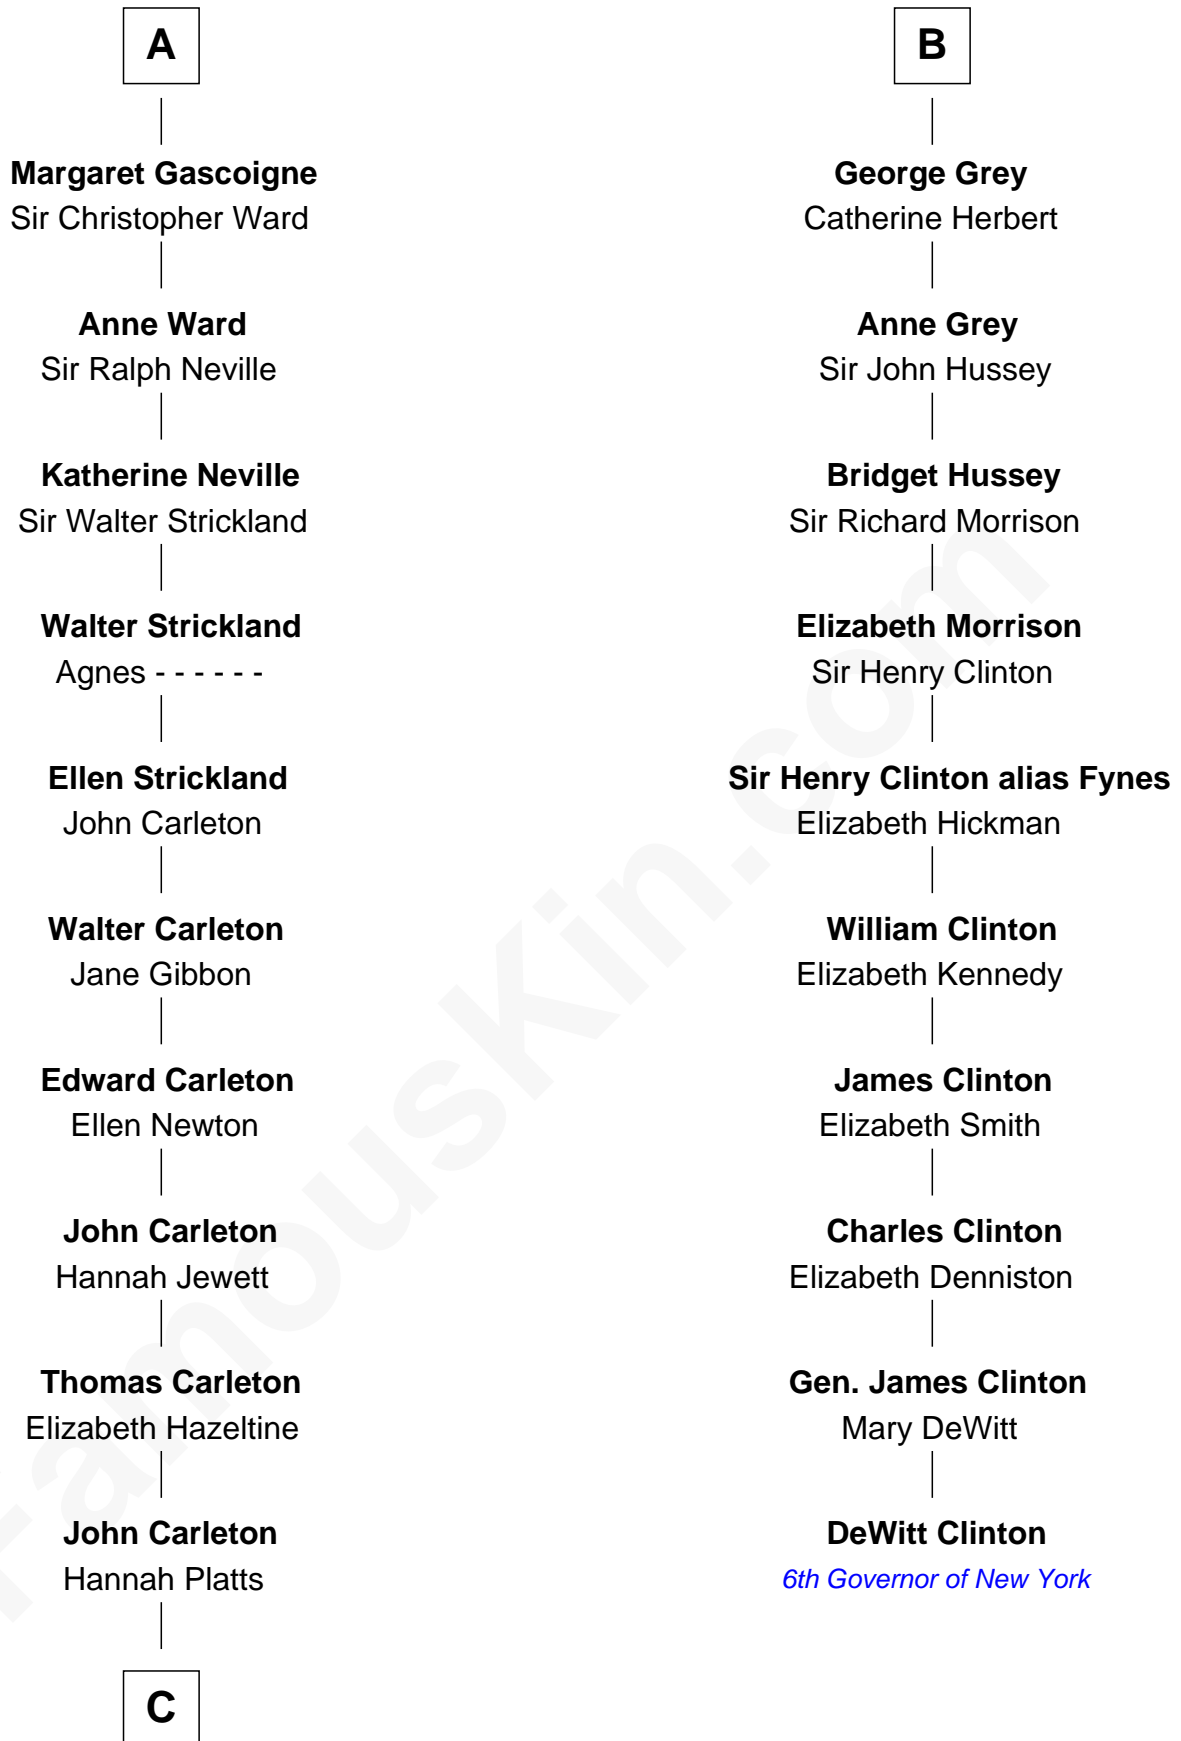

## Relationship Chart of

### Charles A. Pillsbury

*Co-Founder of C.A. Pillsbury Co.*

16th cousin 4 times removed of

**DeWitt Clinton**

*6th Governor of New York*

**William de Beauchamp**

Maud FitzJohn

**C**