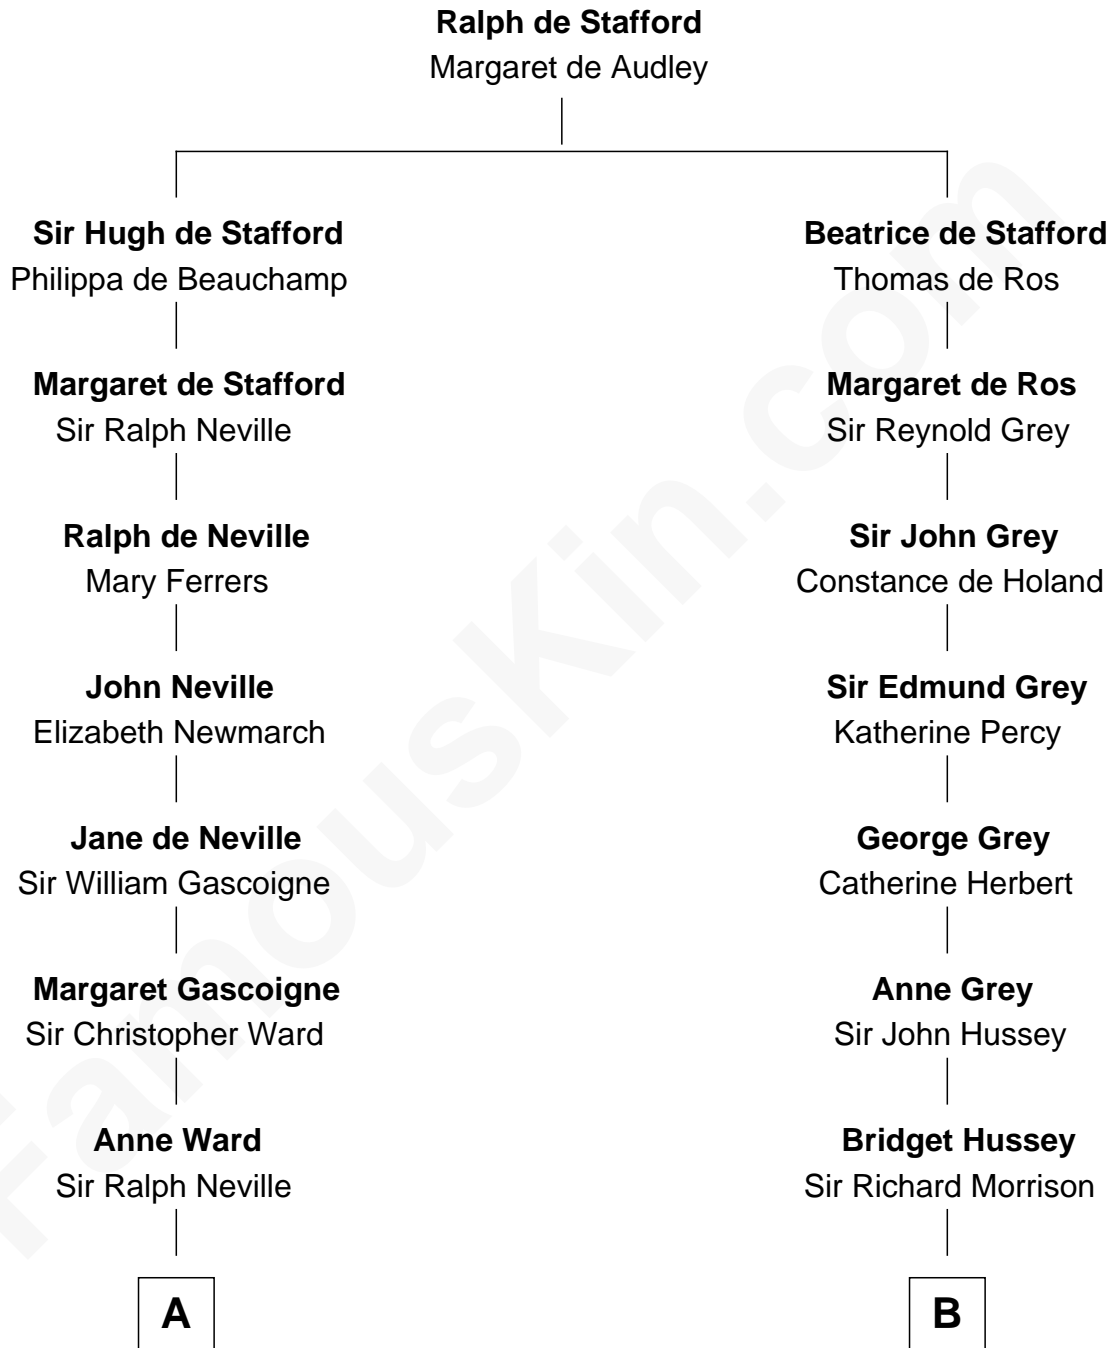

FamousKin.com

Relationship Chart of

Charles A. Pillsbury

Co-Founder of C.A. Pillsbury Co.

13th cousin 5 times removed of

DeWitt Clinton

6th Governor of New York

C

—
Margaret Sprague Carleton

George Alfred Pillsbury

—
Charles A. Pillsbury

Co-Founder of C.A. Pillsbury Co.

FamousKin.com