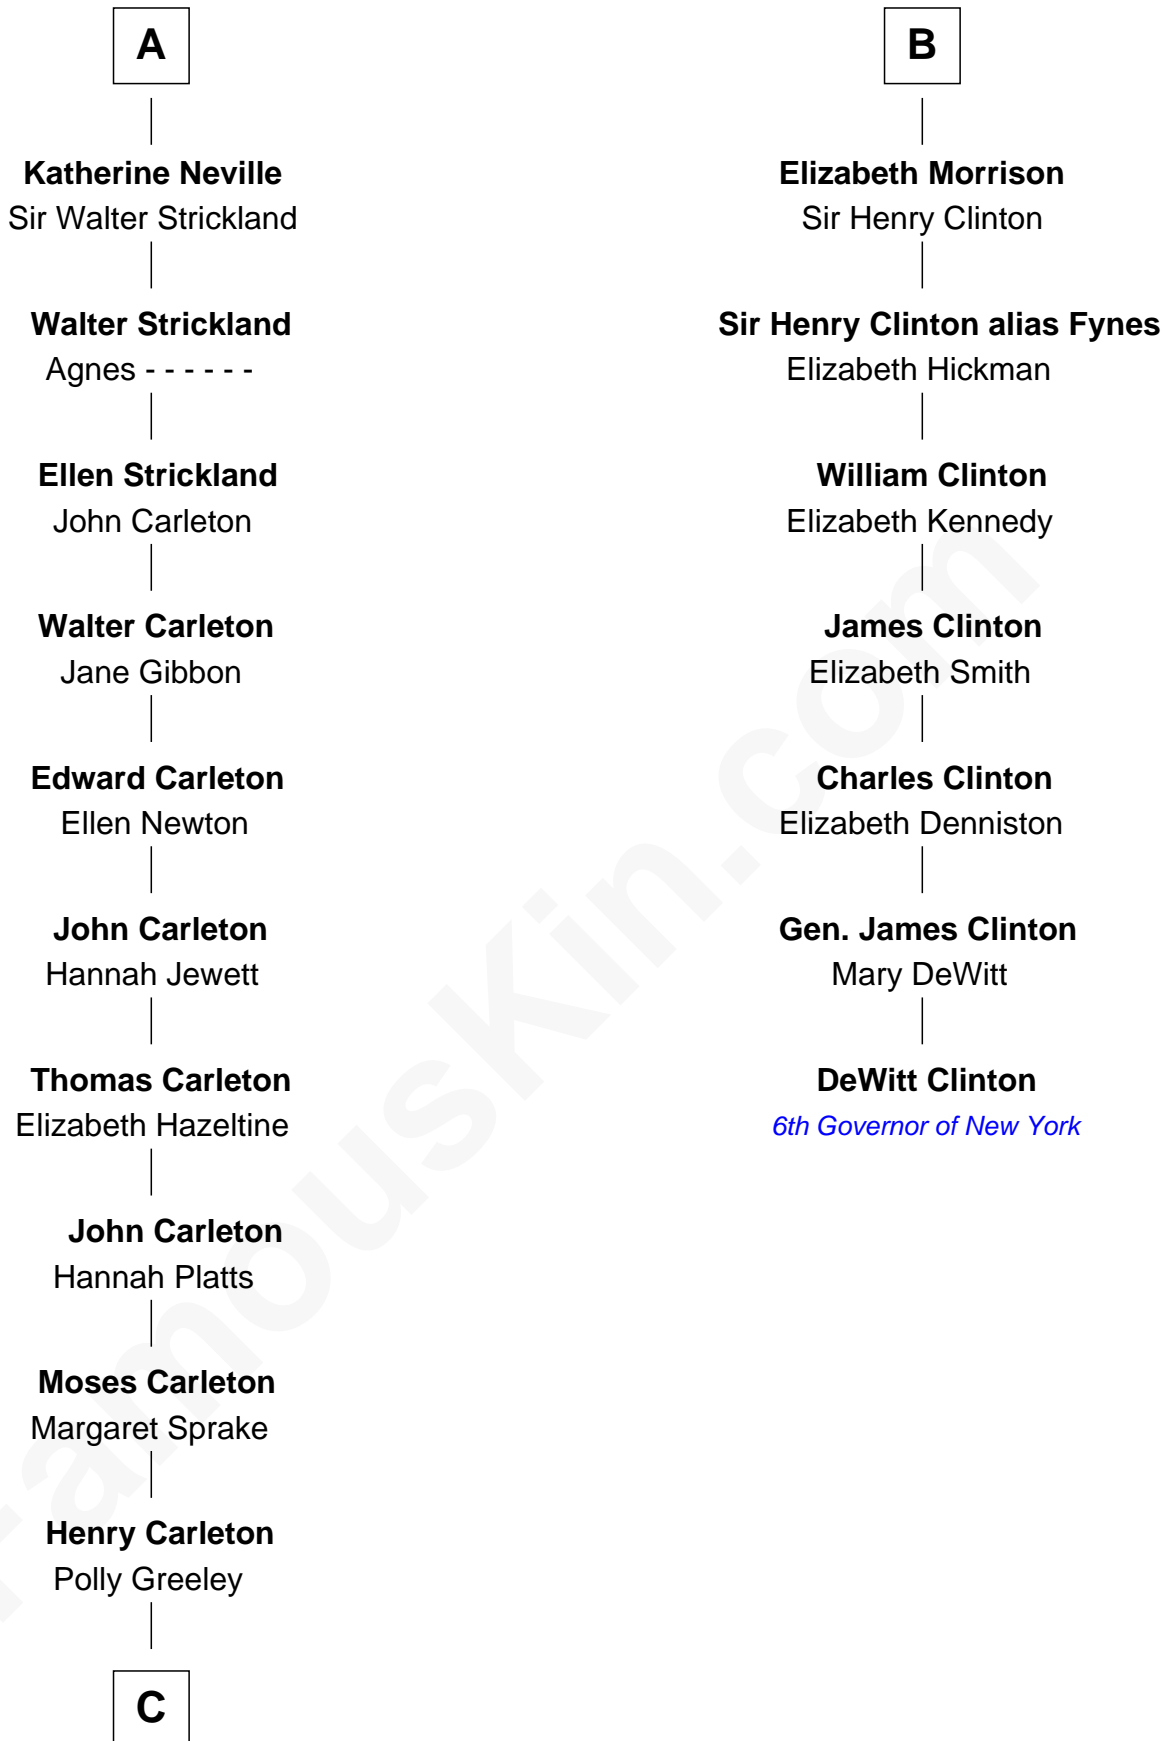

FamousKin.com

Relationship Chart of

Charles A. Pillsbury

Co-Founder of C.A. Pillsbury Co.

13th cousin 5 times removed of

DeWitt Clinton

6th Governor of New York

C

—
Margaret Sprague Carleton

George Alfred Pillsbury

—
Charles A. Pillsbury

Co-Founder of C.A. Pillsbury Co.

FamousKin.com