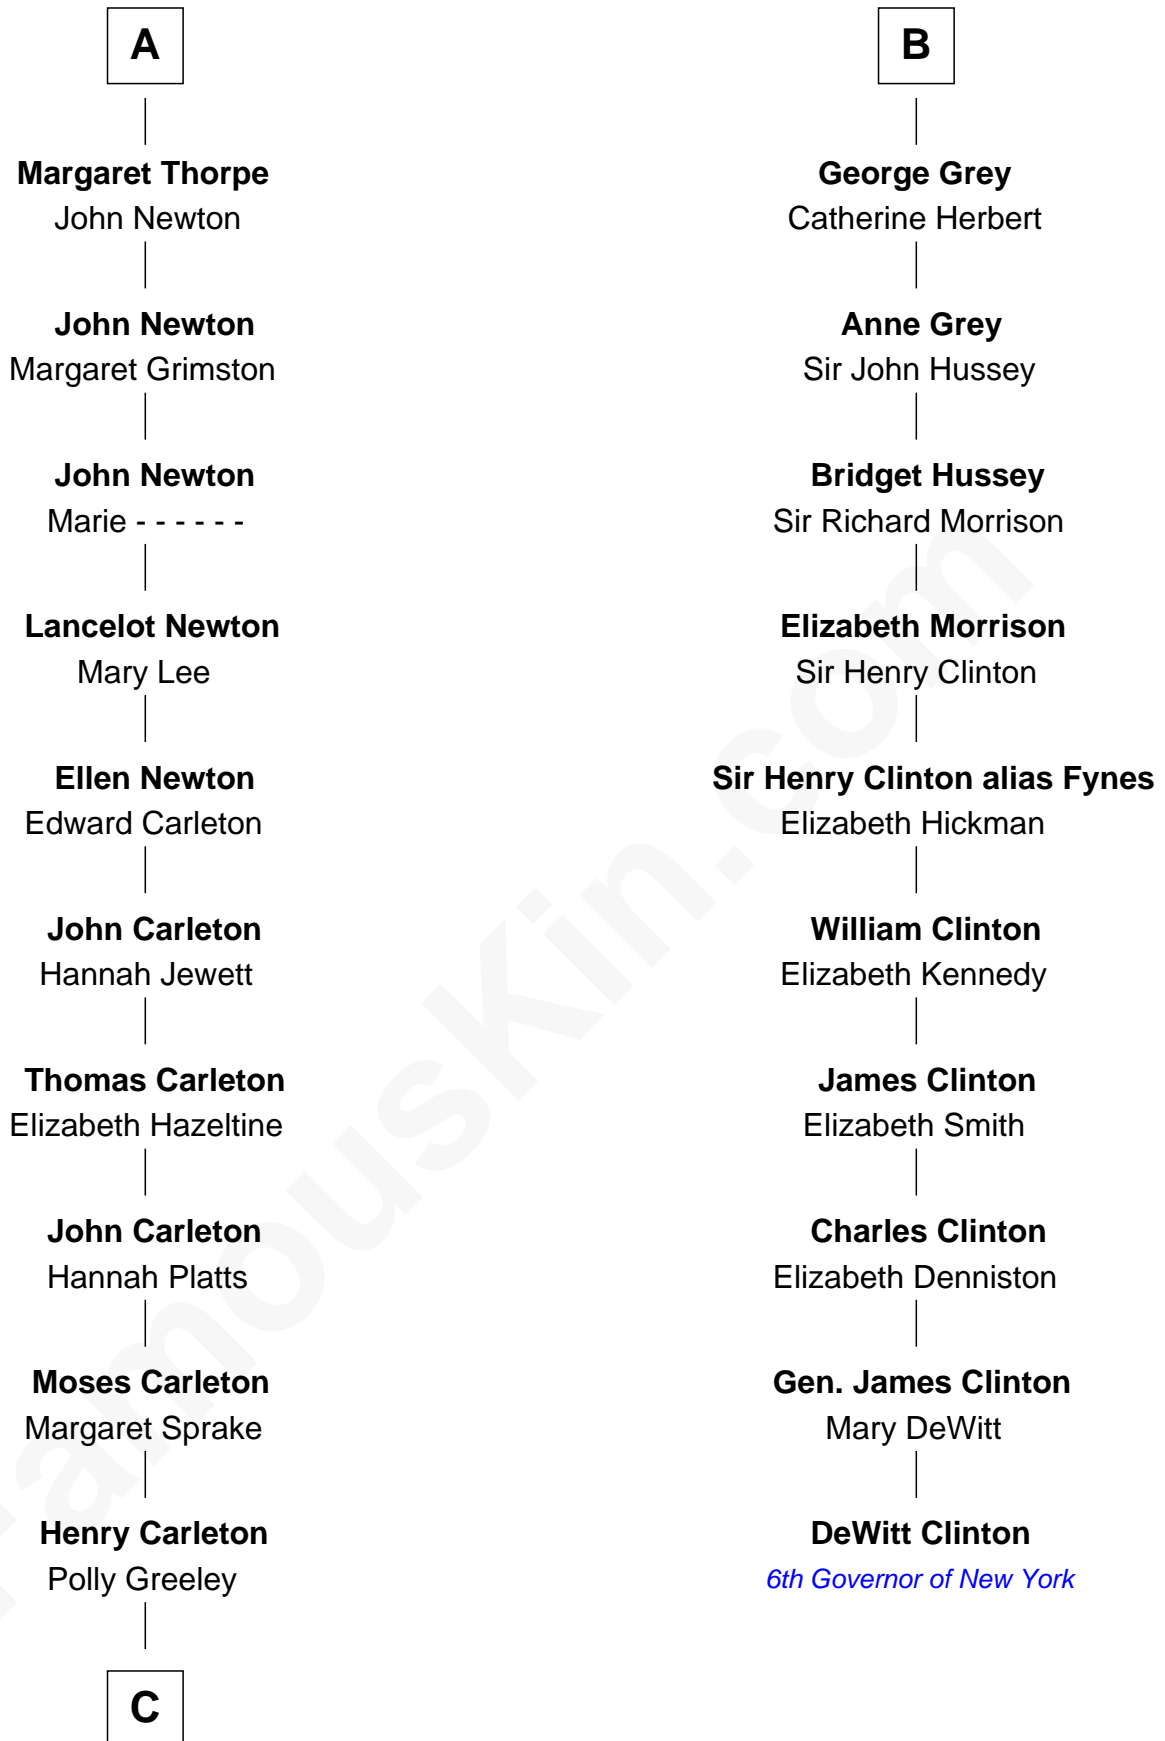

# FamousKin.com Relationship Chart of

**Charles A. Pillsbury**

*Co-Founder of C.A. Pillsbury Co.*

**16th cousin 2 times removed of**

**DeWitt Clinton**

*6th Governor of New York*

**Alexander Comyn**

Elisabeth de Quincy

C

—  
**Margaret Sprague Carleton**

George Alfred Pillsbury

—  
**Charles A. Pillsbury**

*Co-Founder of C.A. Pillsbury Co.*

FamousKin.com