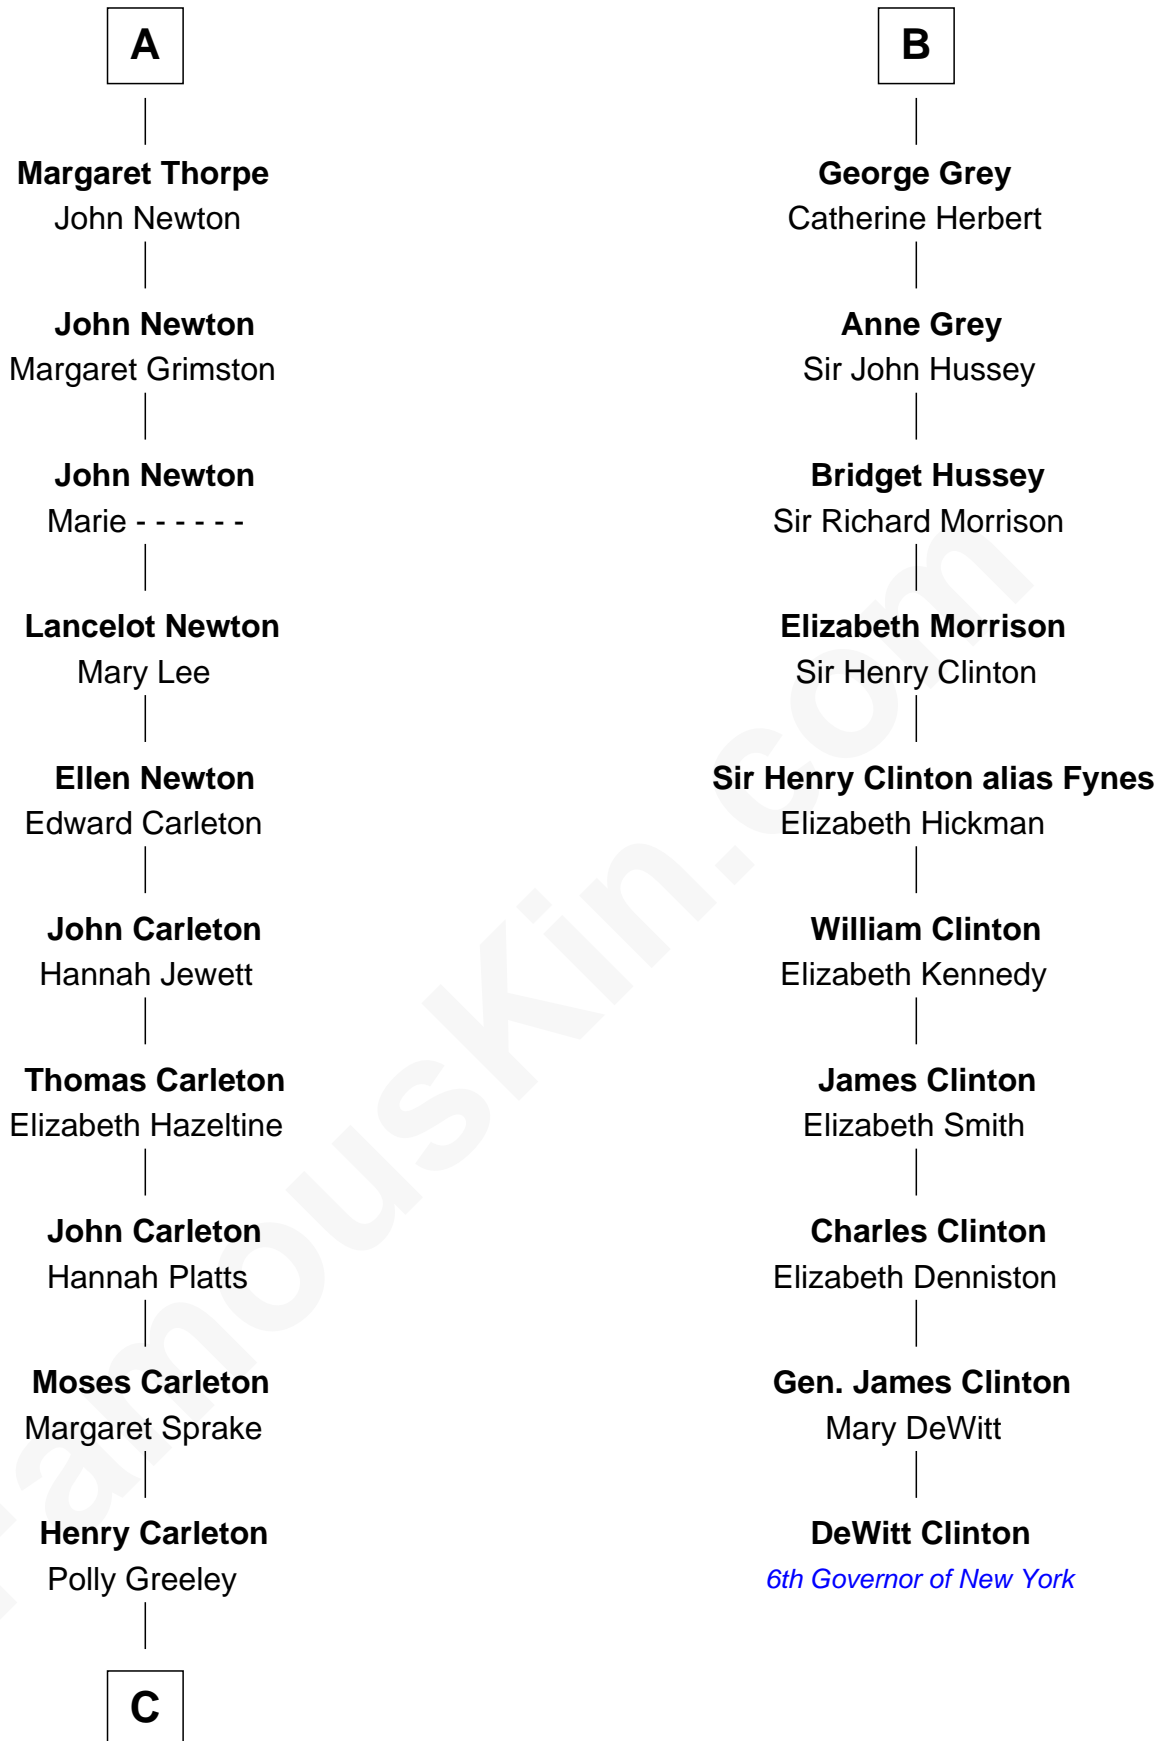

FamousKin.com

Relationship Chart of

Charles A. Pillsbury

Co-Founder of C.A. Pillsbury Co.

16th cousin 2 times removed of

DeWitt Clinton

6th Governor of New York

C

—
Margaret Sprague Carleton

George Alfred Pillsbury

—
Charles A. Pillsbury

Co-Founder of C.A. Pillsbury Co.

FamousKin.com