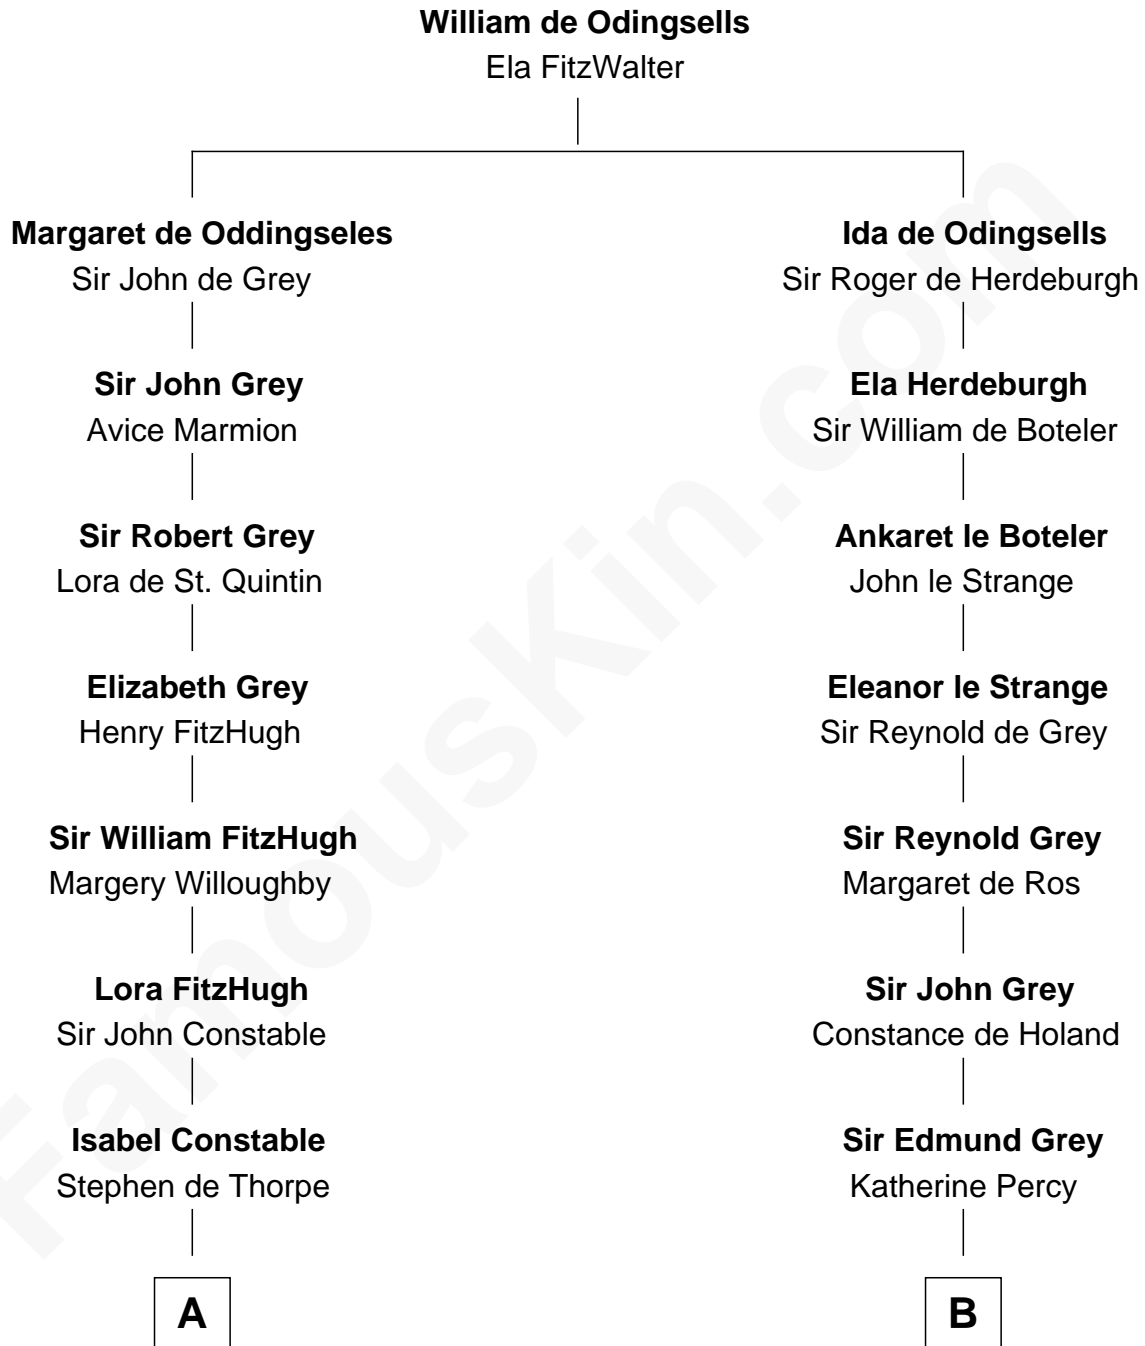

FamousKin.com

Relationship Chart of

Charles A. Pillsbury

Co-Founder of C.A. Pillsbury Co.

16th cousin 2 times removed of

DeWitt Clinton

6th Governor of New York

C

—
Margaret Sprague Carleton

George Alfred Pillsbury

—
Charles A. Pillsbury

Co-Founder of C.A. Pillsbury Co.

FamousKin.com