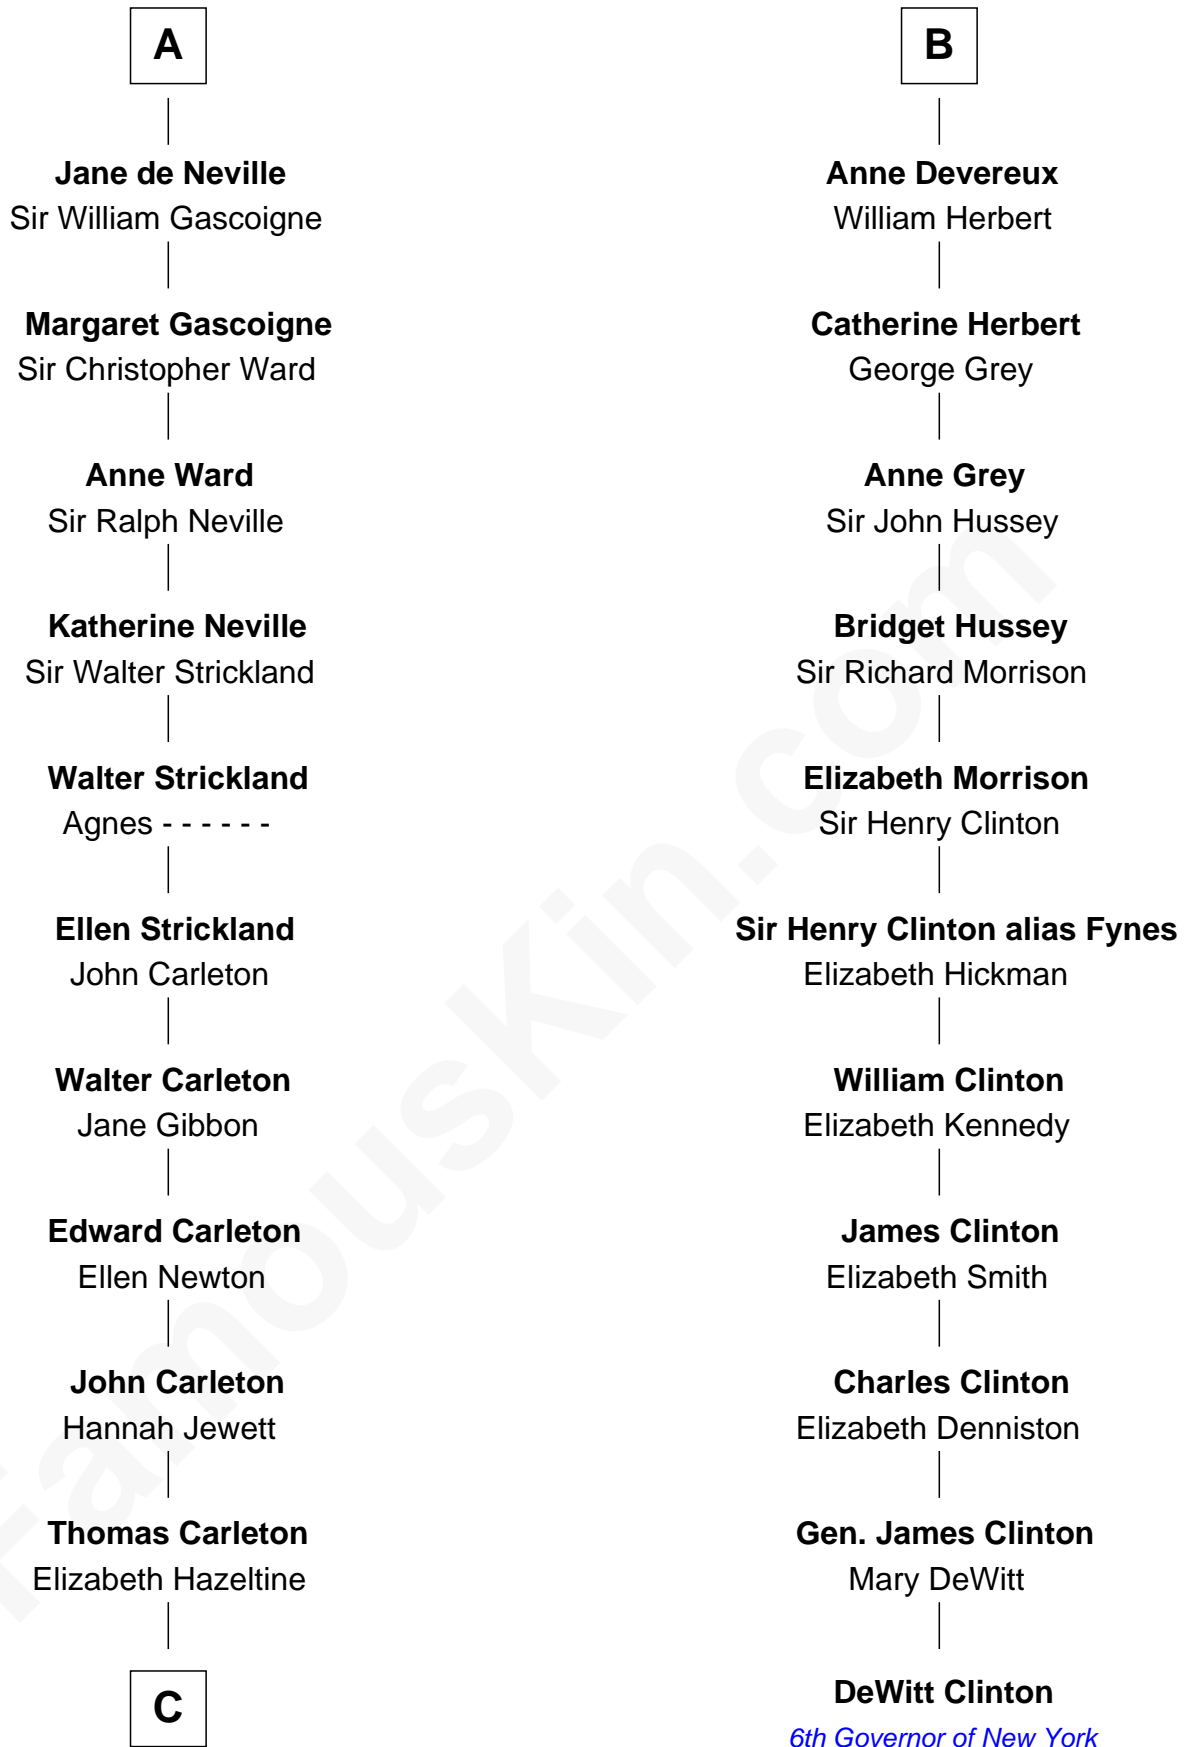

FamousKin.com

Relationship Chart of

Charles A. Pillsbury

Co-Founder of C.A. Pillsbury Co.

17th cousin 4 times removed of

DeWitt Clinton

6th Governor of New York

Sir Humphrey de Bohun

Eleanor de Braiose

C

—
John Carleton
Hannah Platts

—
Moses Carleton
Margaret Sprake

—
Henry Carleton
Polly Greeley

—
Margaret Sprague Carleton
George Alfred Pillsbury

—
Charles A. Pillsbury
Co-Founder of C.A. Pillsbury Co.