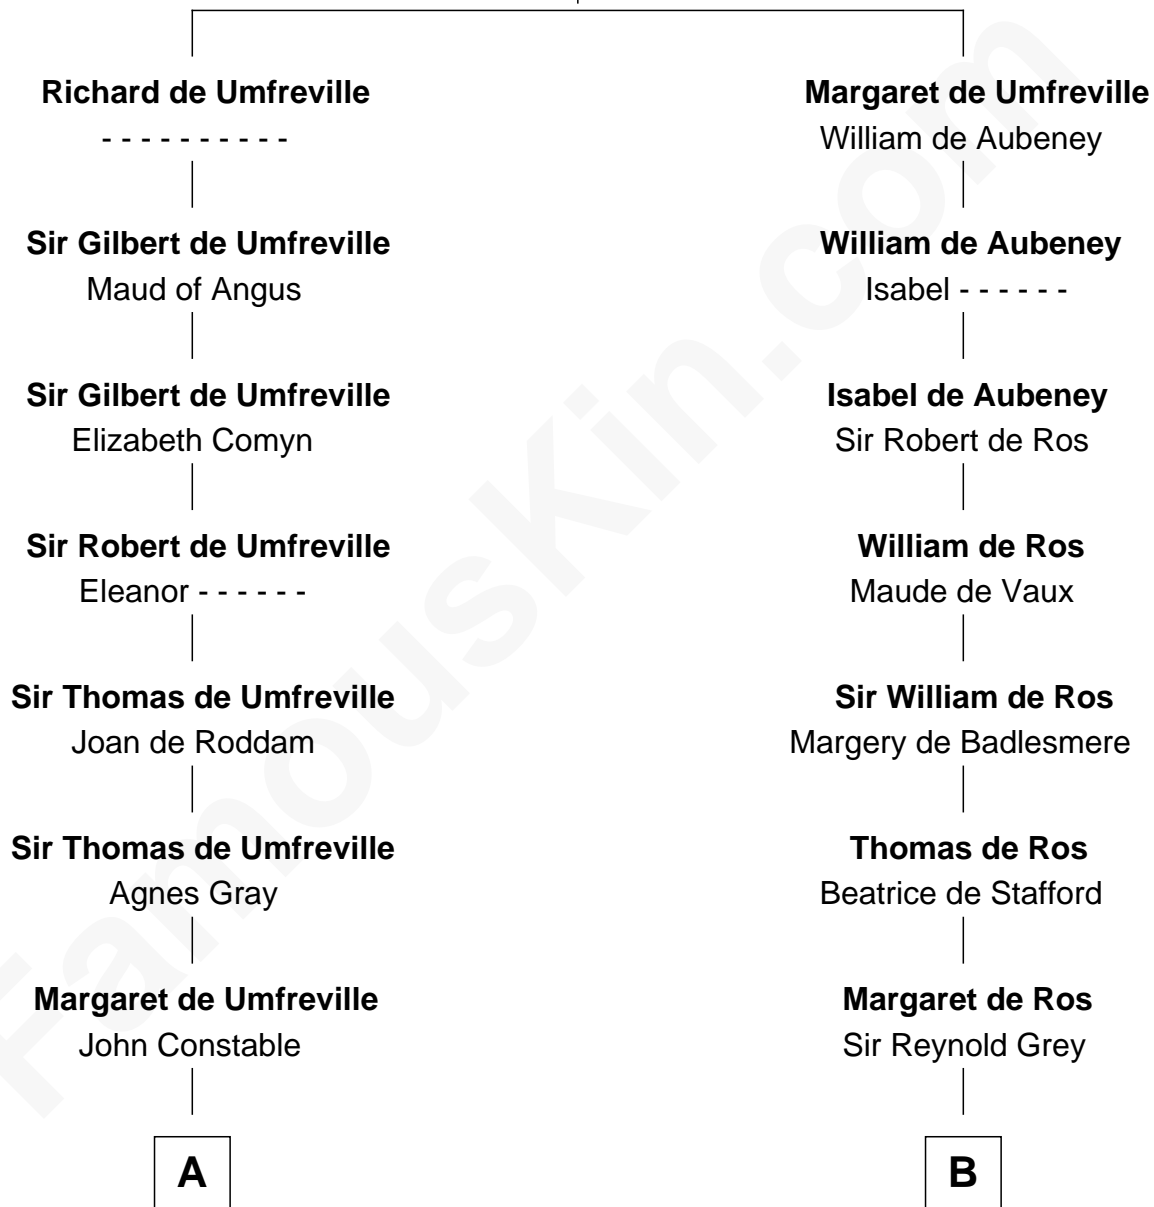

FamousKin.com Relationship Chart of

Charles A. Pillsbury

Co-Founder of C.A. Pillsbury Co.

18th cousin 2 times removed of

DeWitt Clinton

6th Governor of New York

Sir Odinel de Umfreville

Alice de Lucy

C

Moses Carleton
Margaret Sprake

Henry Carleton
Polly Greeley

Margaret Sprague Carleton
George Alfred Pillsbury

Charles A. Pillsbury
Co-Founder of C.A. Pillsbury Co.

D

Gen. James Clinton
Mary DeWitt

DeWitt Clinton
6th Governor of New York