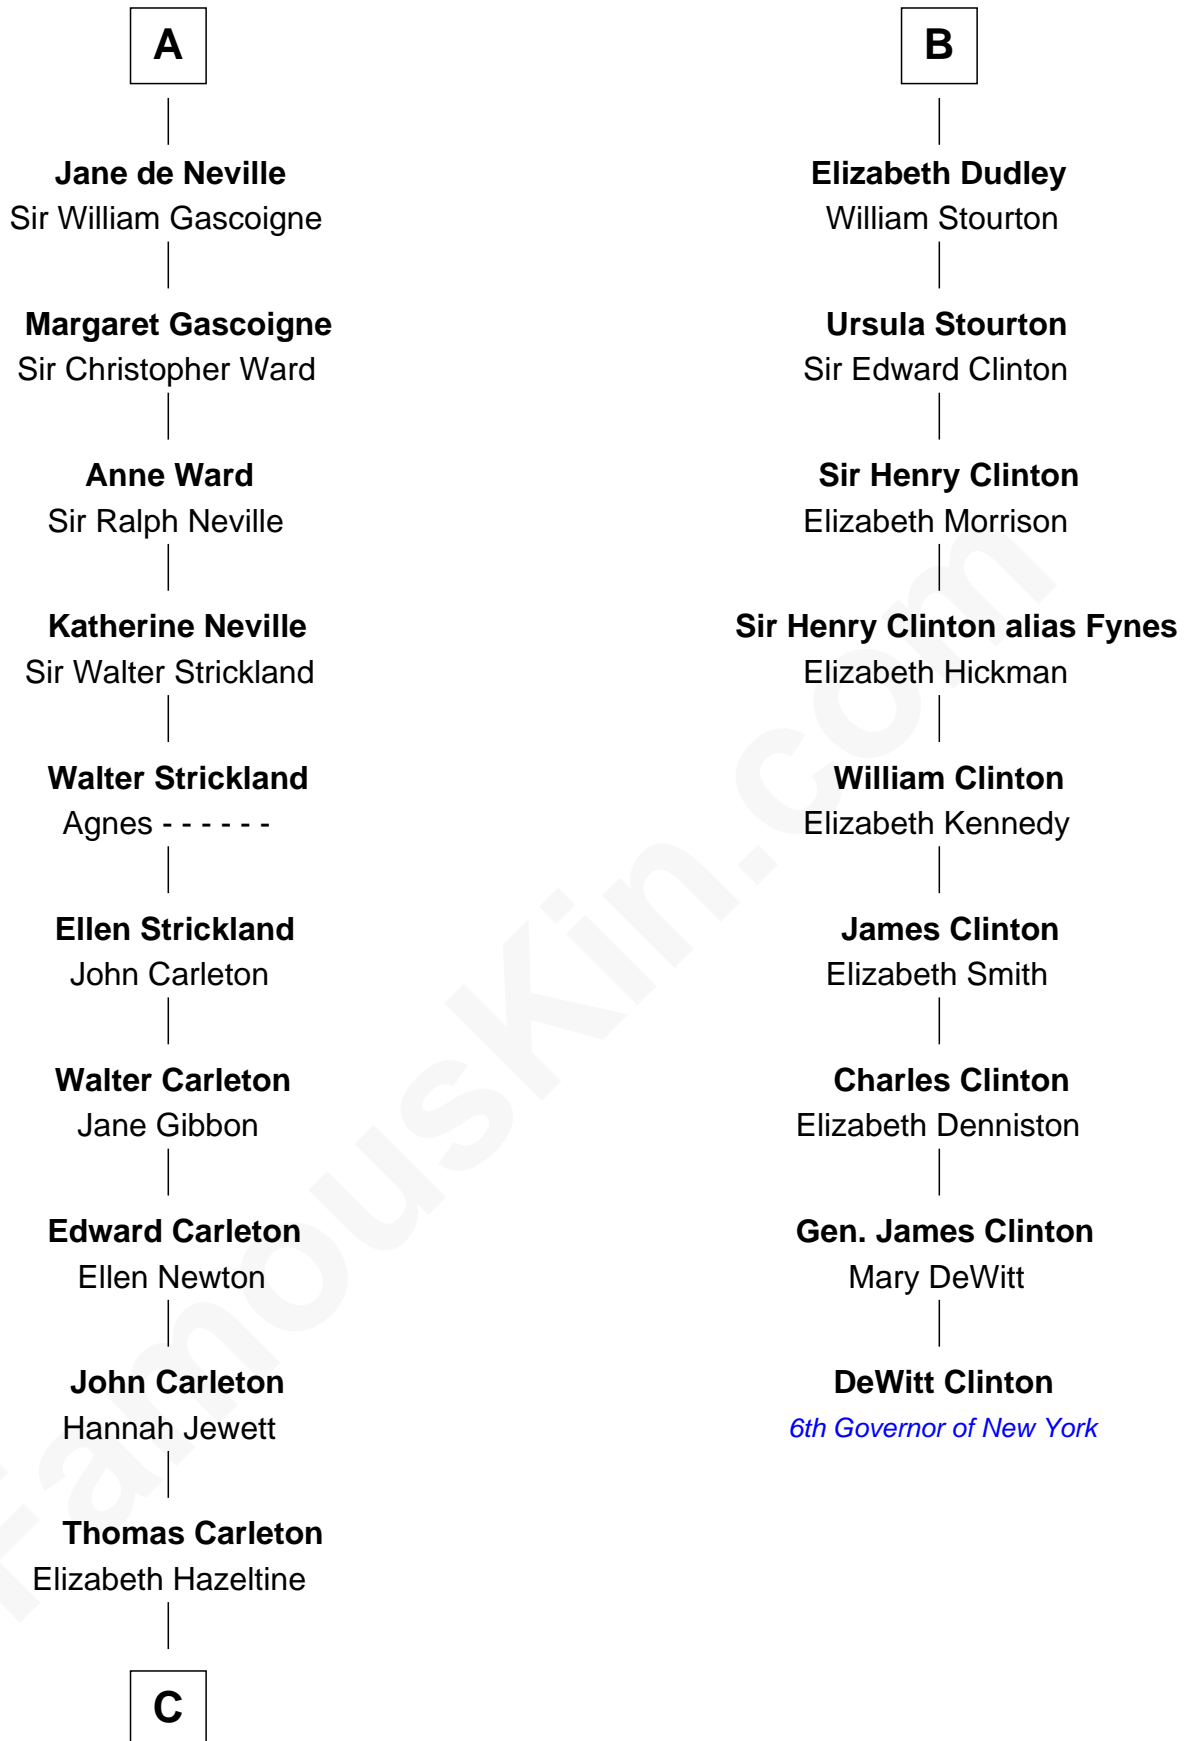

FamousKin.com

Relationship Chart of

Charles A. Pillsbury

Co-Founder of C.A. Pillsbury Co.

15th cousin 6 times removed of

DeWitt Clinton

6th Governor of New York

Sir William de Ferrers

Elizabeth Berkeley

Sir John Sutton

Sir John Sutton Dudley

Elizabeth Bramshot

Edmund Dudley

Elizabeth Grey

B

C