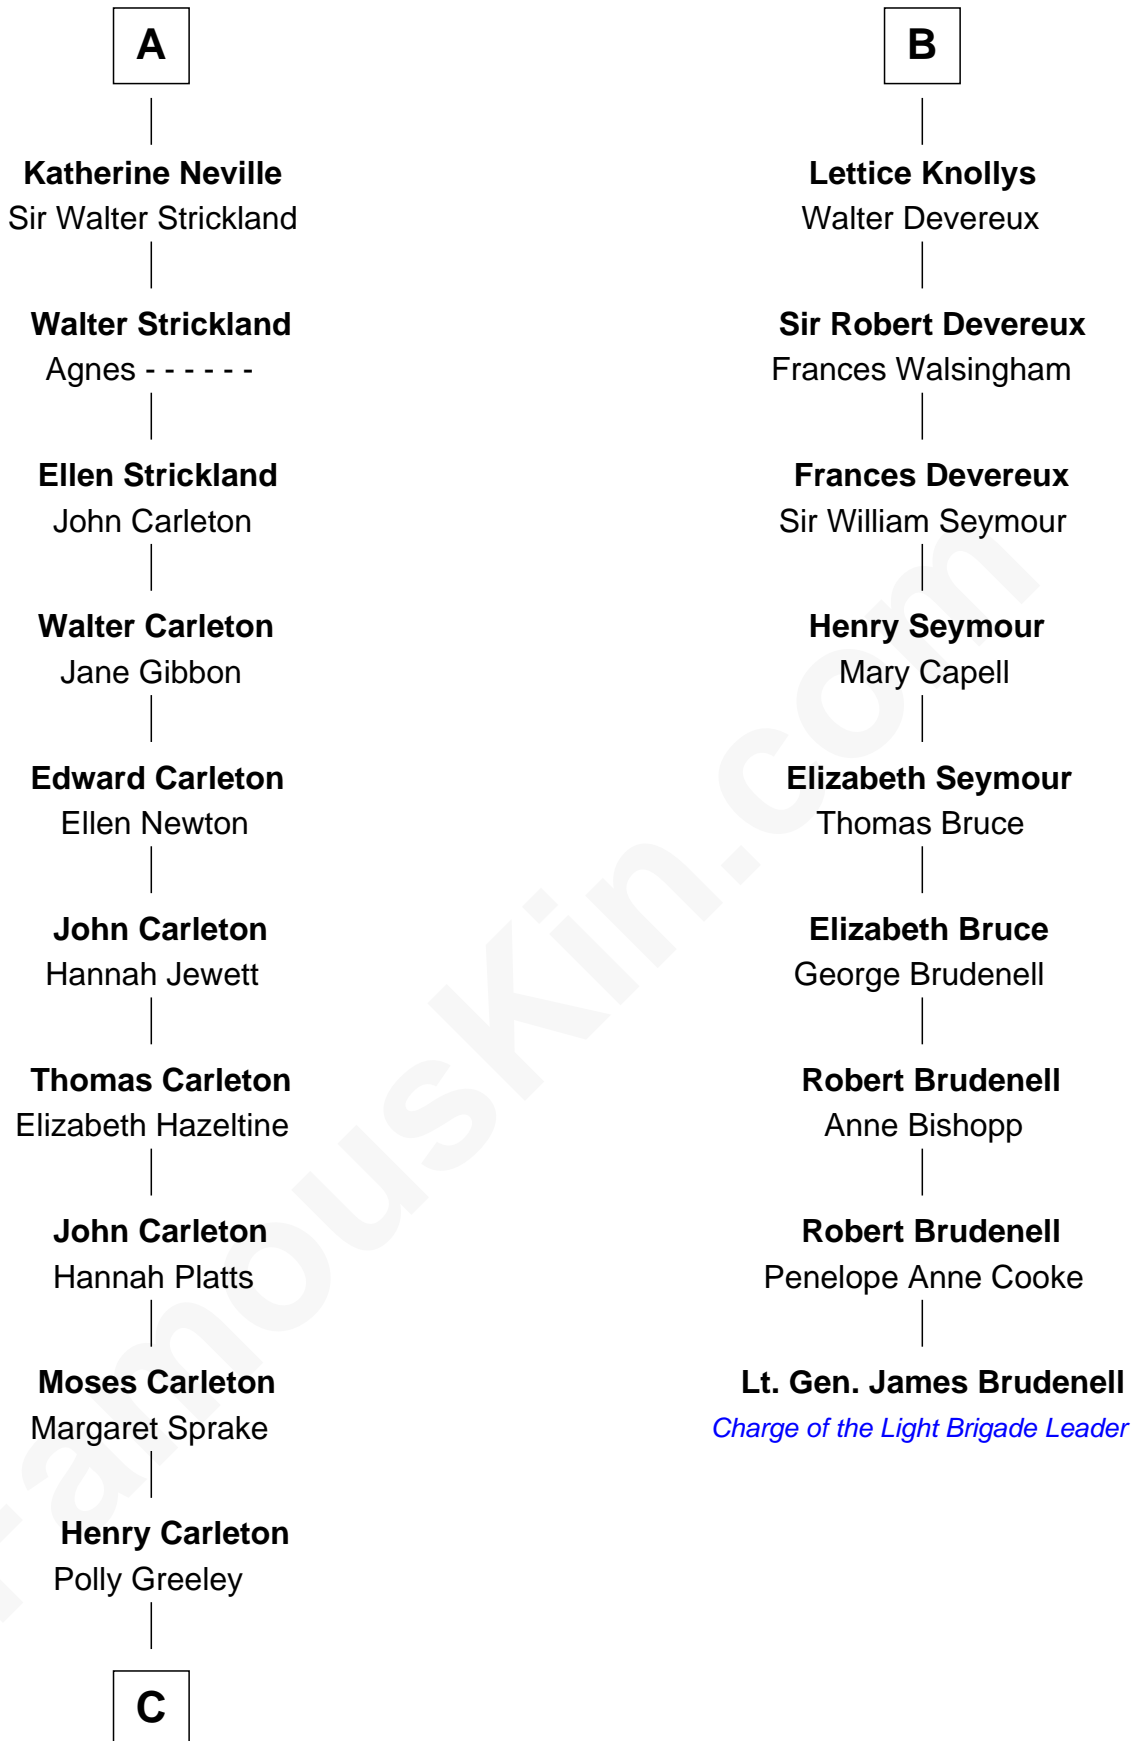

FamousKin.com

Relationship Chart of

Charles A. Pillsbury

Co-Founder of C.A. Pillsbury Co.

15th cousin 3 times removed of

Lt. Gen. James Brudenell

Leader of the "Charge of the Light Brigade"

C

—
Margaret Sprague Carleton

George Alfred Pillsbury

—
Charles A. Pillsbury

Co-Founder of C.A. Pillsbury Co.

FamousKin.com