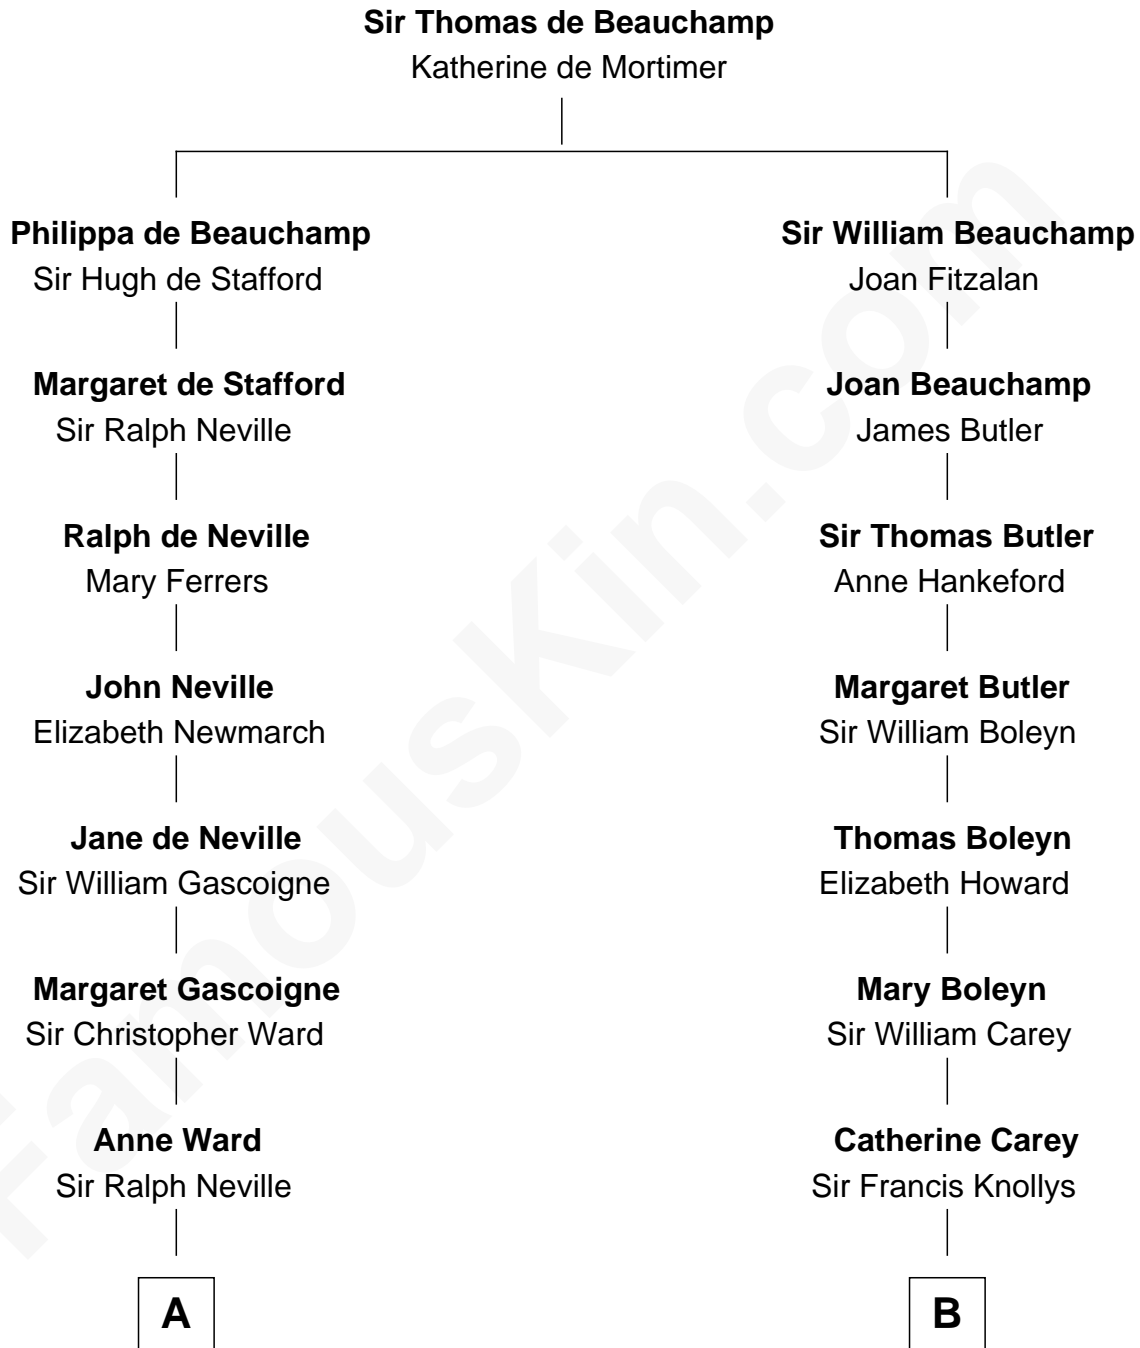

FamousKin.com

Relationship Chart of

Charles A. Pillsbury

Co-Founder of C.A. Pillsbury Co.

15th cousin 3 times removed of

Lt. Gen. James Brudenell

Leader of the "Charge of the Light Brigade"

C

—
Margaret Sprague Carleton

George Alfred Pillsbury

—
Charles A. Pillsbury

Co-Founder of C.A. Pillsbury Co.

FamousKin.com