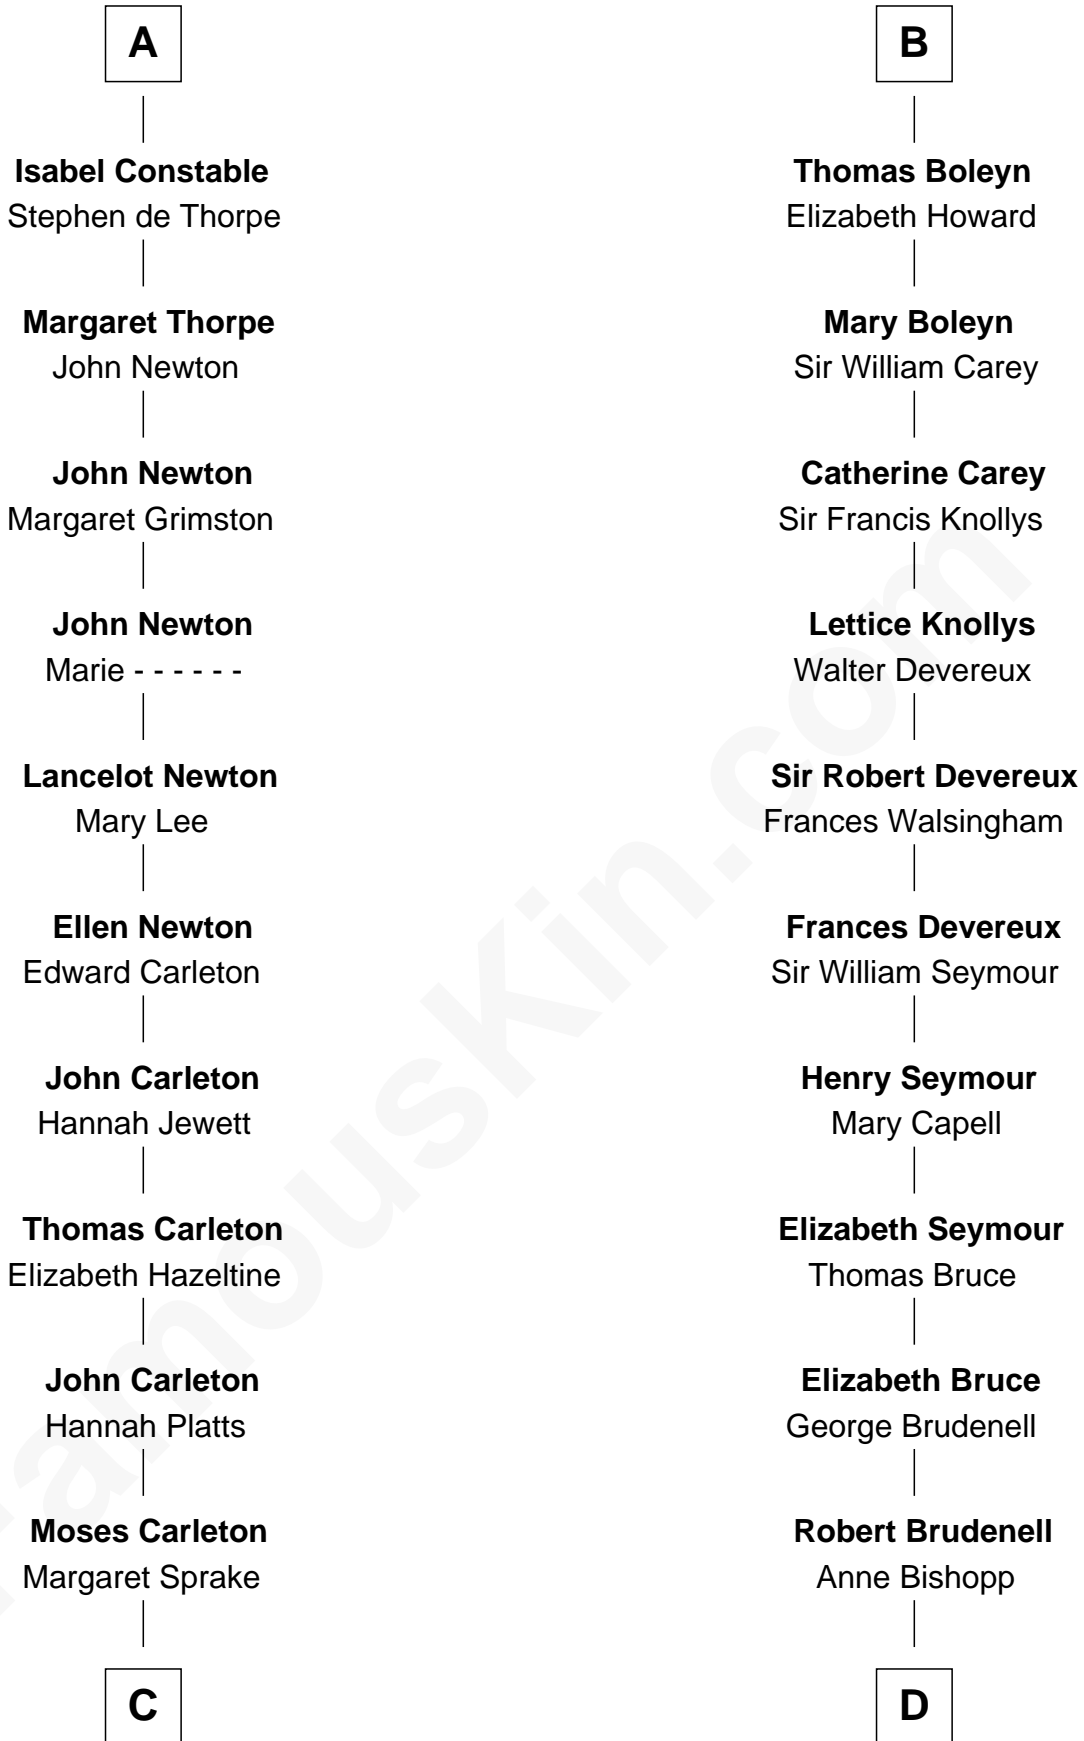

# FamousKin.com Relationship Chart of

**Charles A. Pillsbury**

*Co-Founder of C.A. Pillsbury Co.*

18th cousin 1 time removed of

**Lt. Gen. James Brudenell**

*Leader of the "Charge of the Light Brigade"*

FamousKin.com