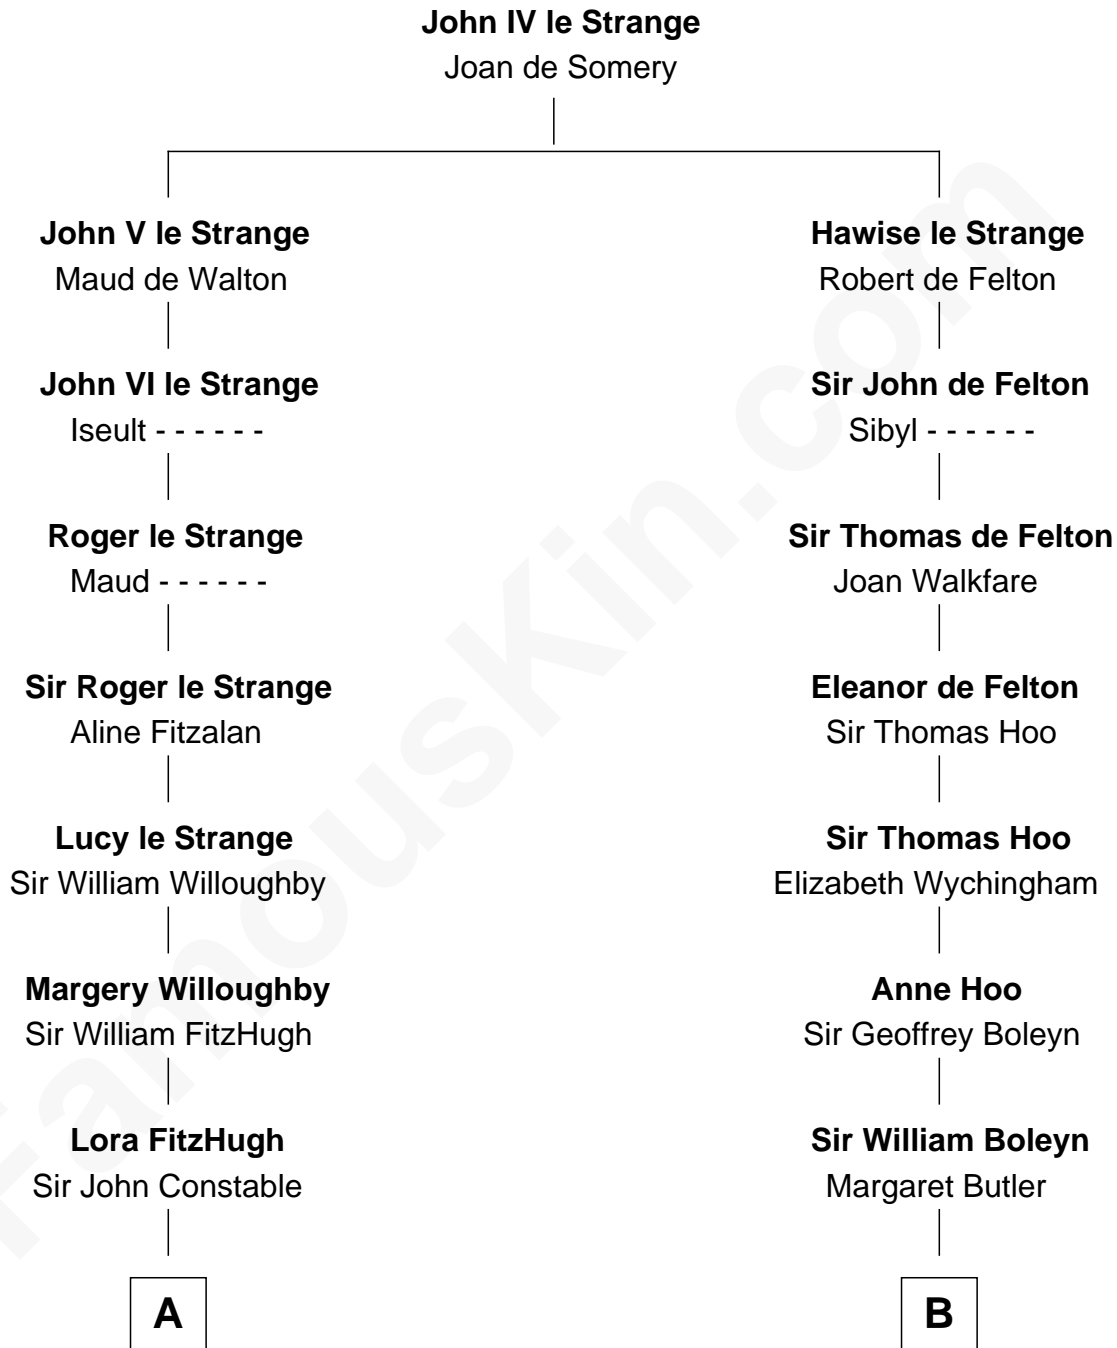

# FamousKin.com Relationship Chart of

**Charles A. Pillsbury**

*Co-Founder of C.A. Pillsbury Co.*

18th cousin 1 time removed of

**Lt. Gen. James Brudenell**

*Leader of the "Charge of the Light Brigade"*

FamousKin.com