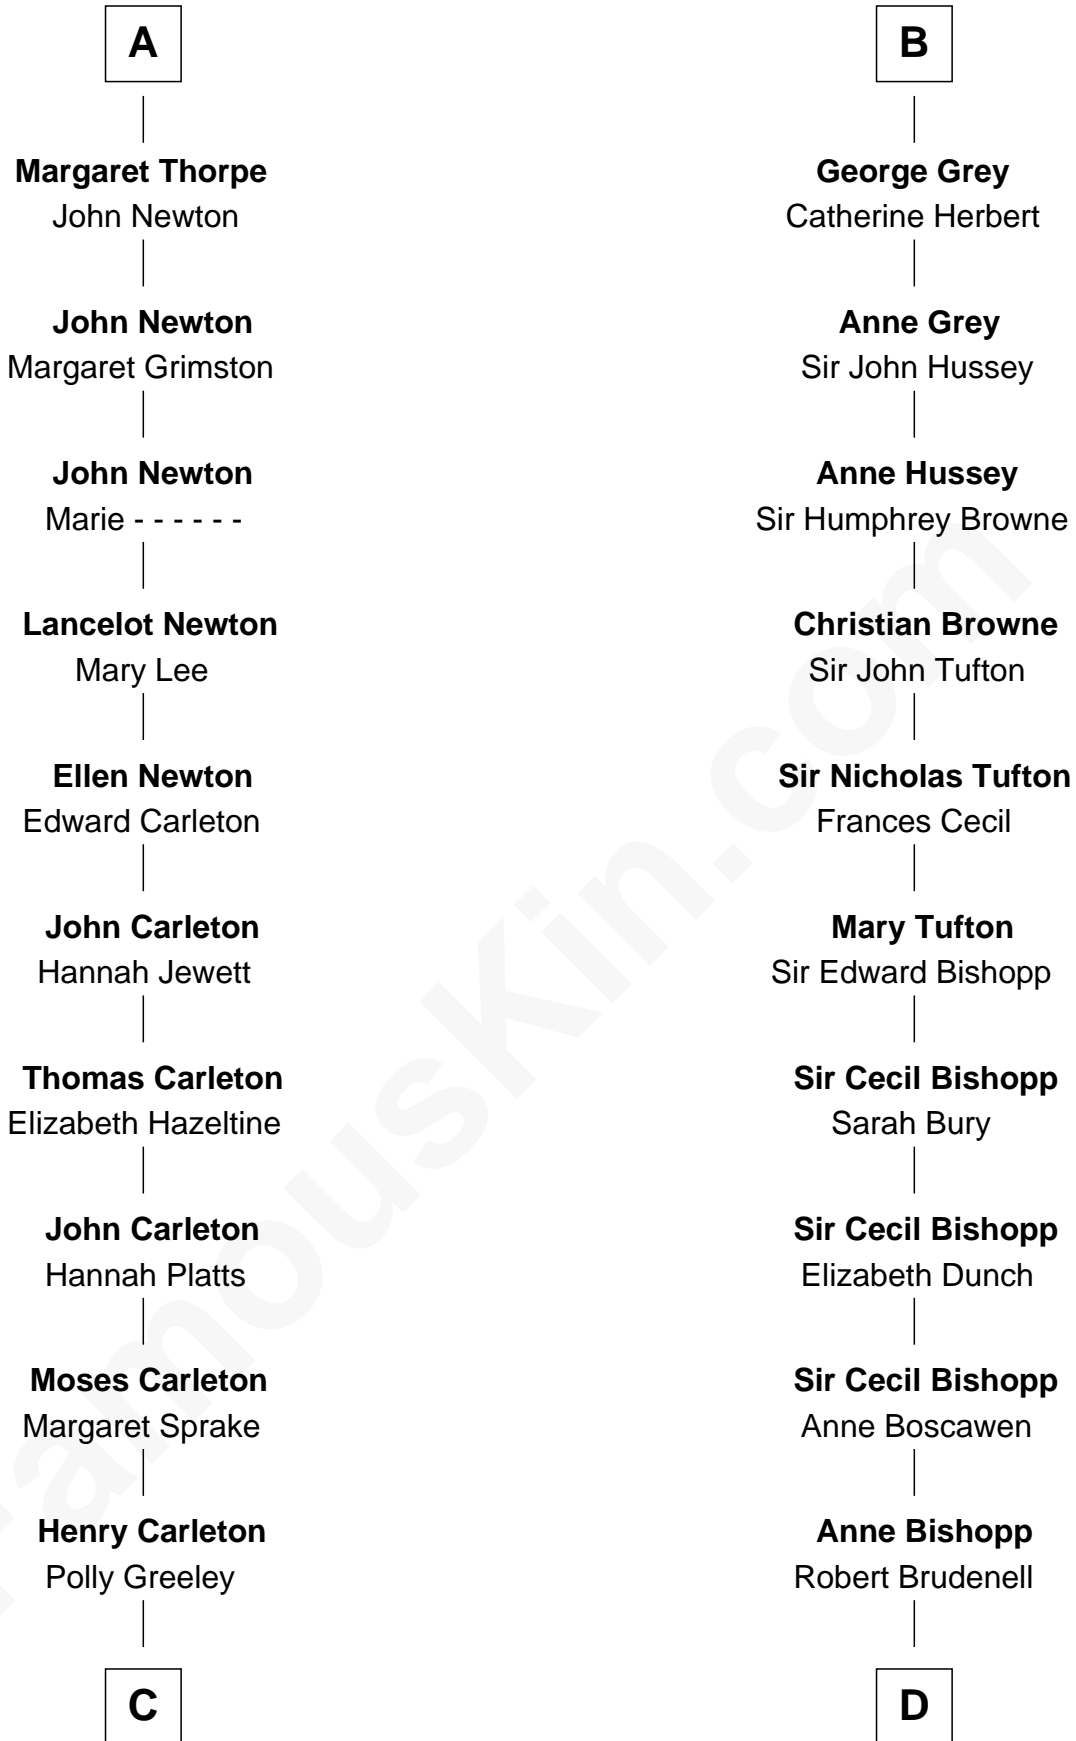

# FamousKin.com Relationship Chart of

**Charles A. Pillsbury**

*Co-Founder of C.A. Pillsbury Co.*

18th cousin of

**Lt. Gen. James Brudenell**

*Leader of the "Charge of the Light Brigade"*

**Alexander Comyn**  
Elisabeth de Quincy

**C**

**Margaret Sprague Carleton**

George Alfred Pillsbury

**Charles A. Pillsbury**

*Co-Founder of C.A. Pillsbury Co.*

**D**

**Robert Brudenell**

Penelope Anne Cooke

**Lt. Gen. James Brudenell**

*Charge of the Light Brigade Leader*

FamousKin.com