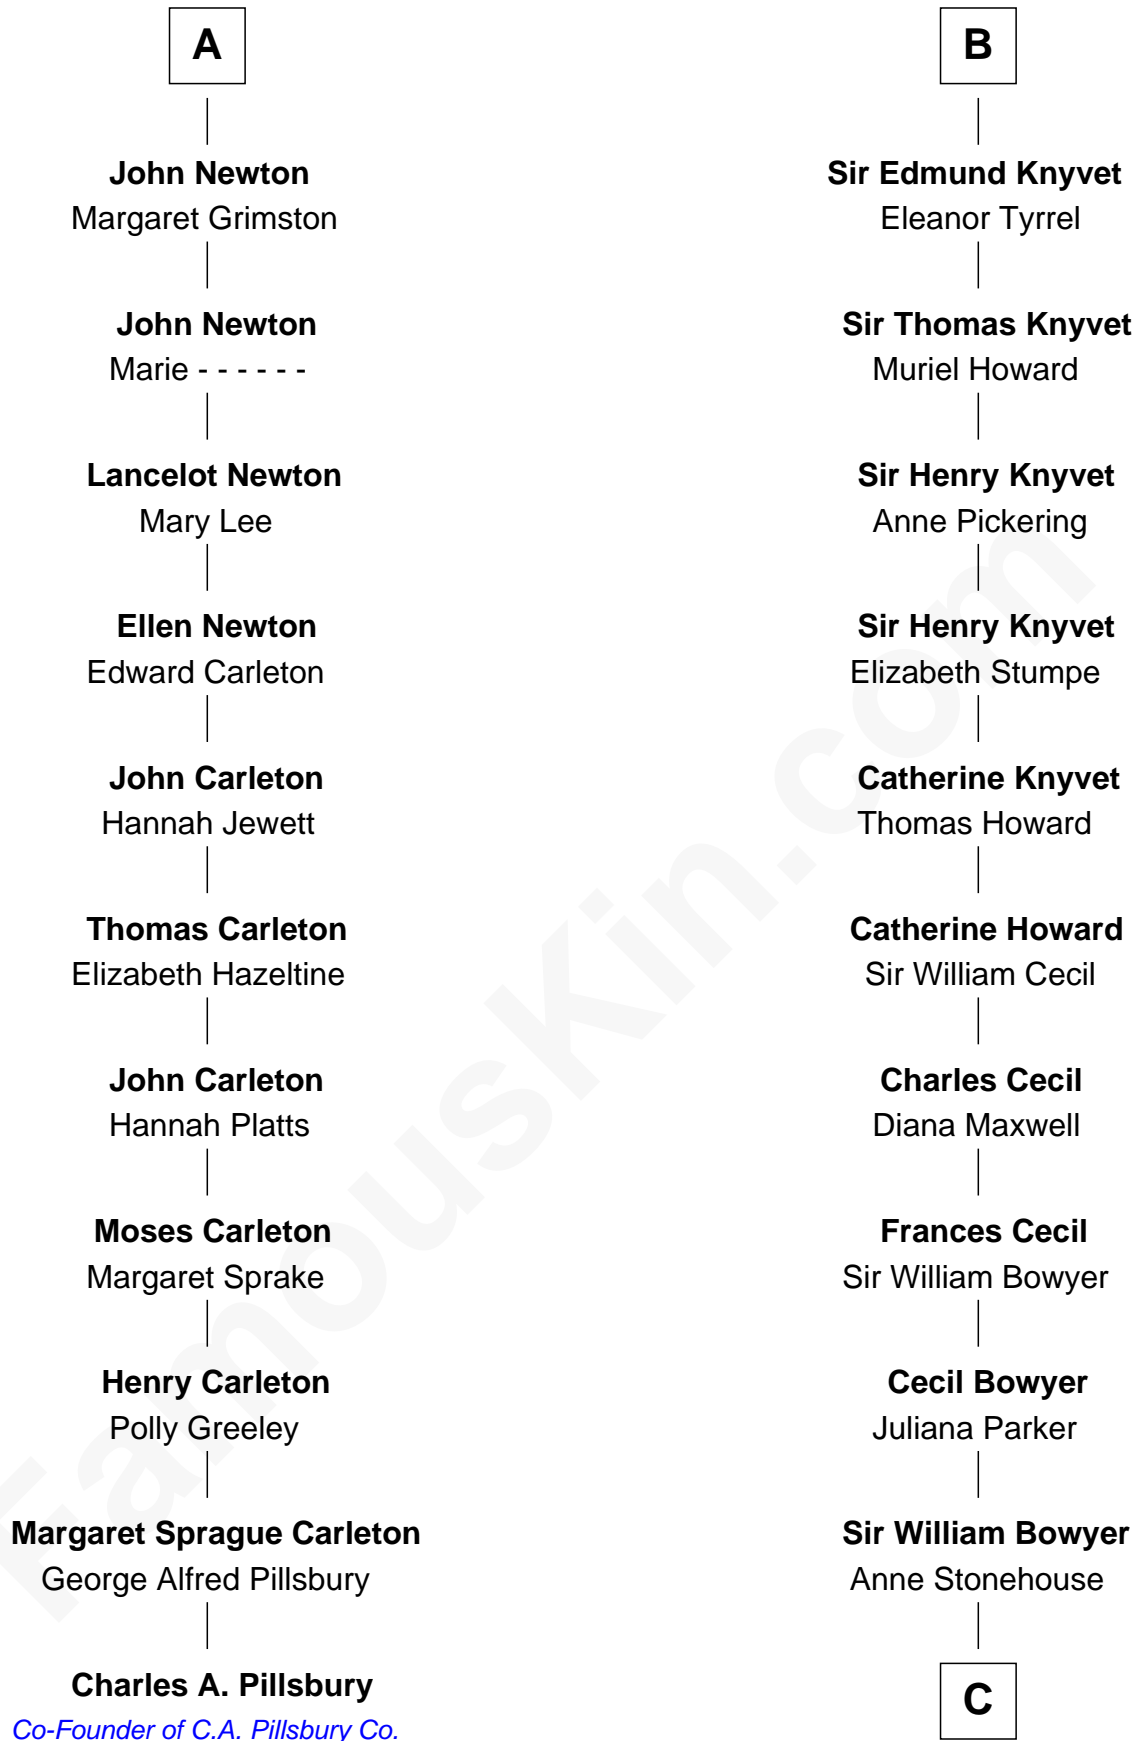

FamousKin.com

Relationship Chart of

Charles A. Pillsbury

Co-Founder of C.A. Pillsbury Co.

17th cousin 2 times removed of

Lt. Gen. James Brudenell

Leader of the "Charge of the Light Brigade"

Sir John Marmion

Maud de Furnival

C

Penelope Bowyer
George John Cooke

Penelope Anne Cooke
Robert Brudenell

Lt. Gen. James Brudenell
Charge of the Light Brigade Leader

FamousKin.com