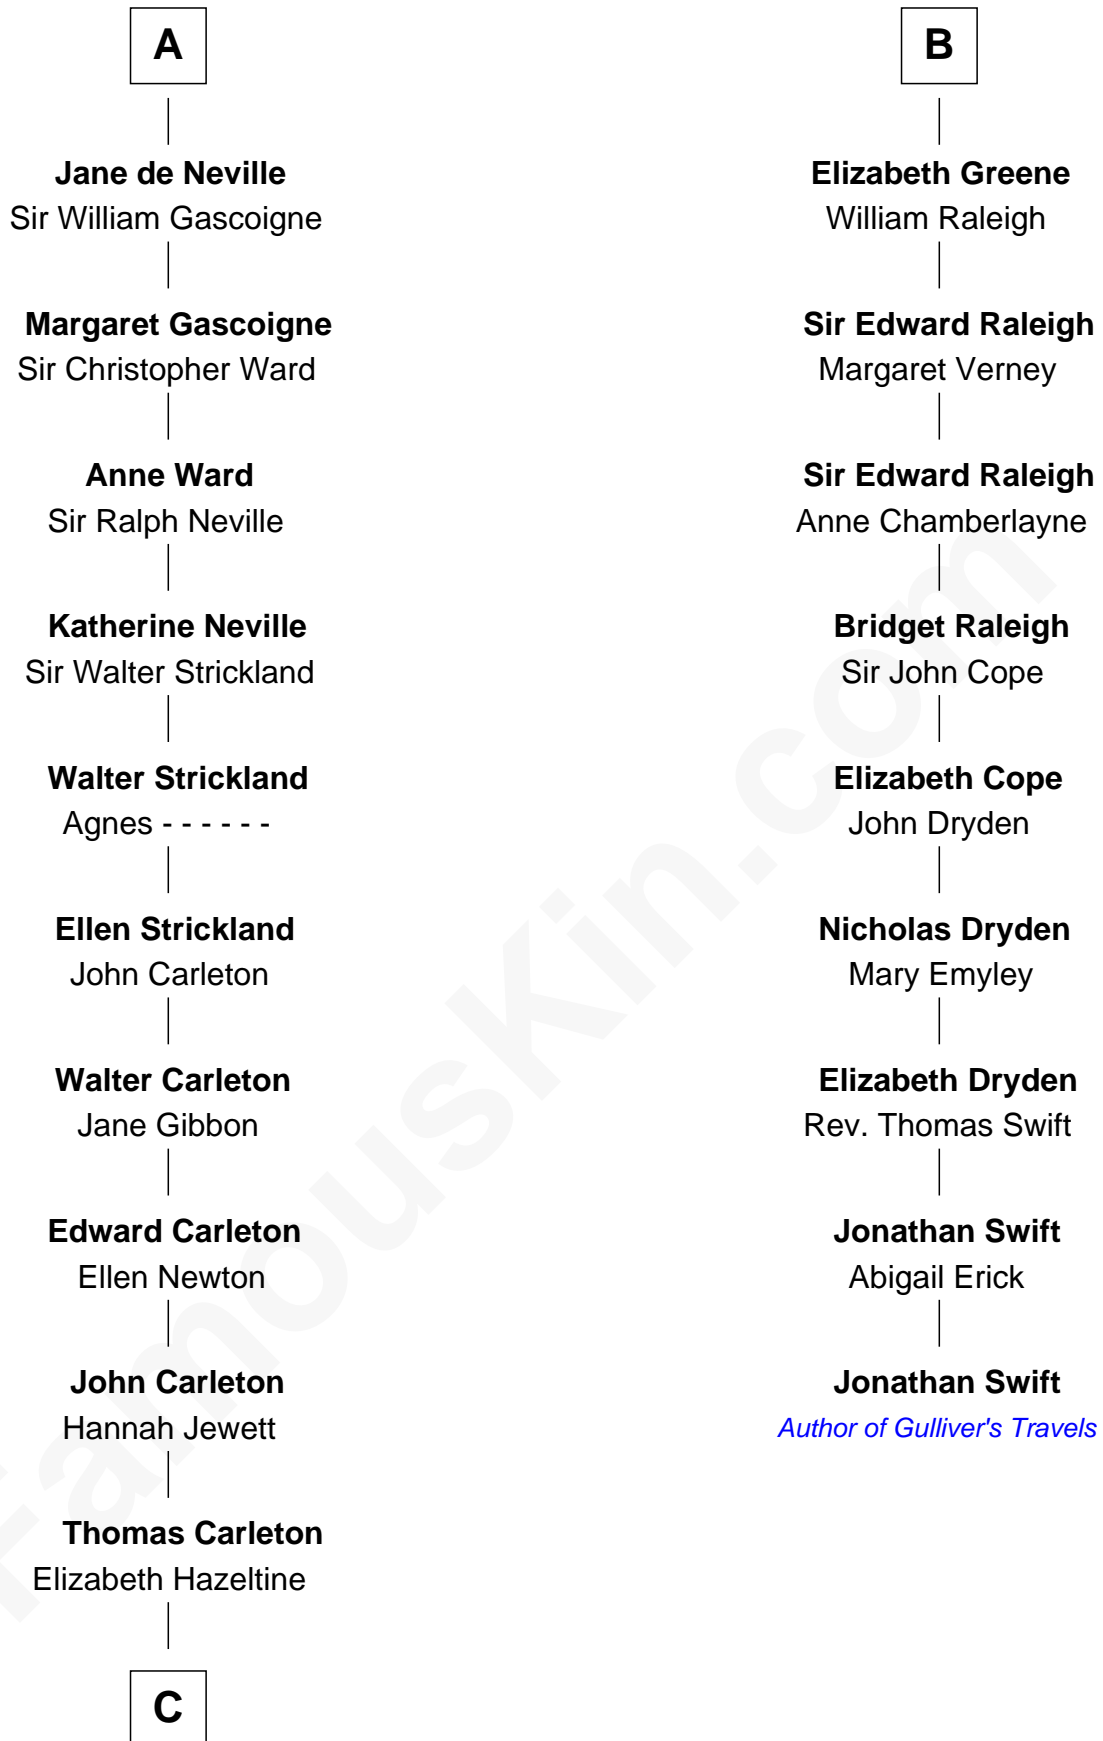

FamousKin.com

Relationship Chart of

Charles A. Pillsbury

Co-Founder of C.A. Pillsbury Co.

15th cousin 6 times removed of

Jonathan Swift

Author of *Gulliver's Travels*

Sir William de Fiennes

Blanche de Brienne

C

—
John Carleton
Hannah Platts

—
Moses Carleton
Margaret Sprake

—
Henry Carleton
Polly Greeley

—
Margaret Sprague Carleton
George Alfred Pillsbury

—
Charles A. Pillsbury
Co-Founder of C.A. Pillsbury Co.