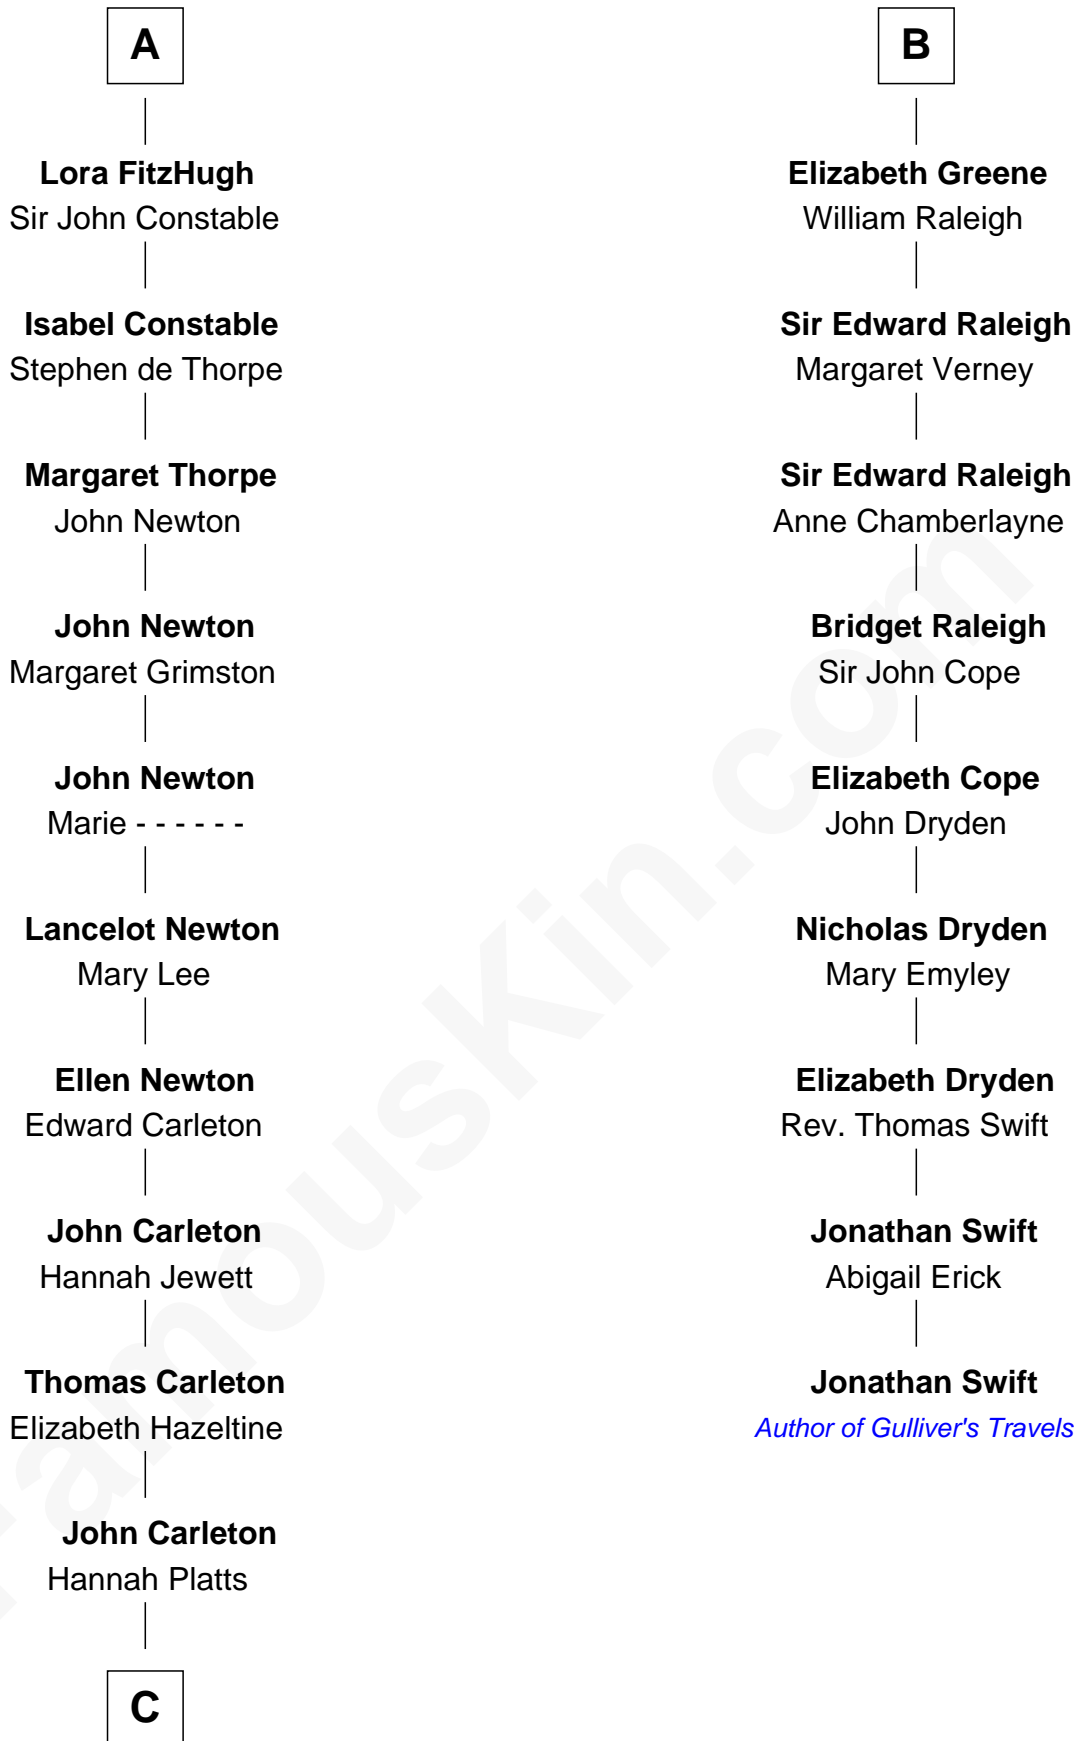

FamousKin.com Relationship Chart of

Charles A. Pillsbury

Co-Founder of C.A. Pillsbury Co.

15th cousin 5 times removed of

Jonathan Swift

Author of Gulliver's Travels

Sir Roger de Somery

Nichole d'Aubenev

Joan de Somery

John IV le Strange

John V le Strange

Maud de Walton

John VI le Strange

Iseult - - - - -

Roger le Strange

Maud - - - - -

Sir Roger le Strange

Aline Fitzalan

Lucy le Strange

Sir William Willoughby

Margery Willoughby

Sir William FitzHugh

A

Margaret de Somery

John de Ferrers

Robert de Ferrers

Margaret Despencer

Phillippa Ferrers

Sir Thomas Greene

B

C

—
Moses Carleton
Margaret Sprake