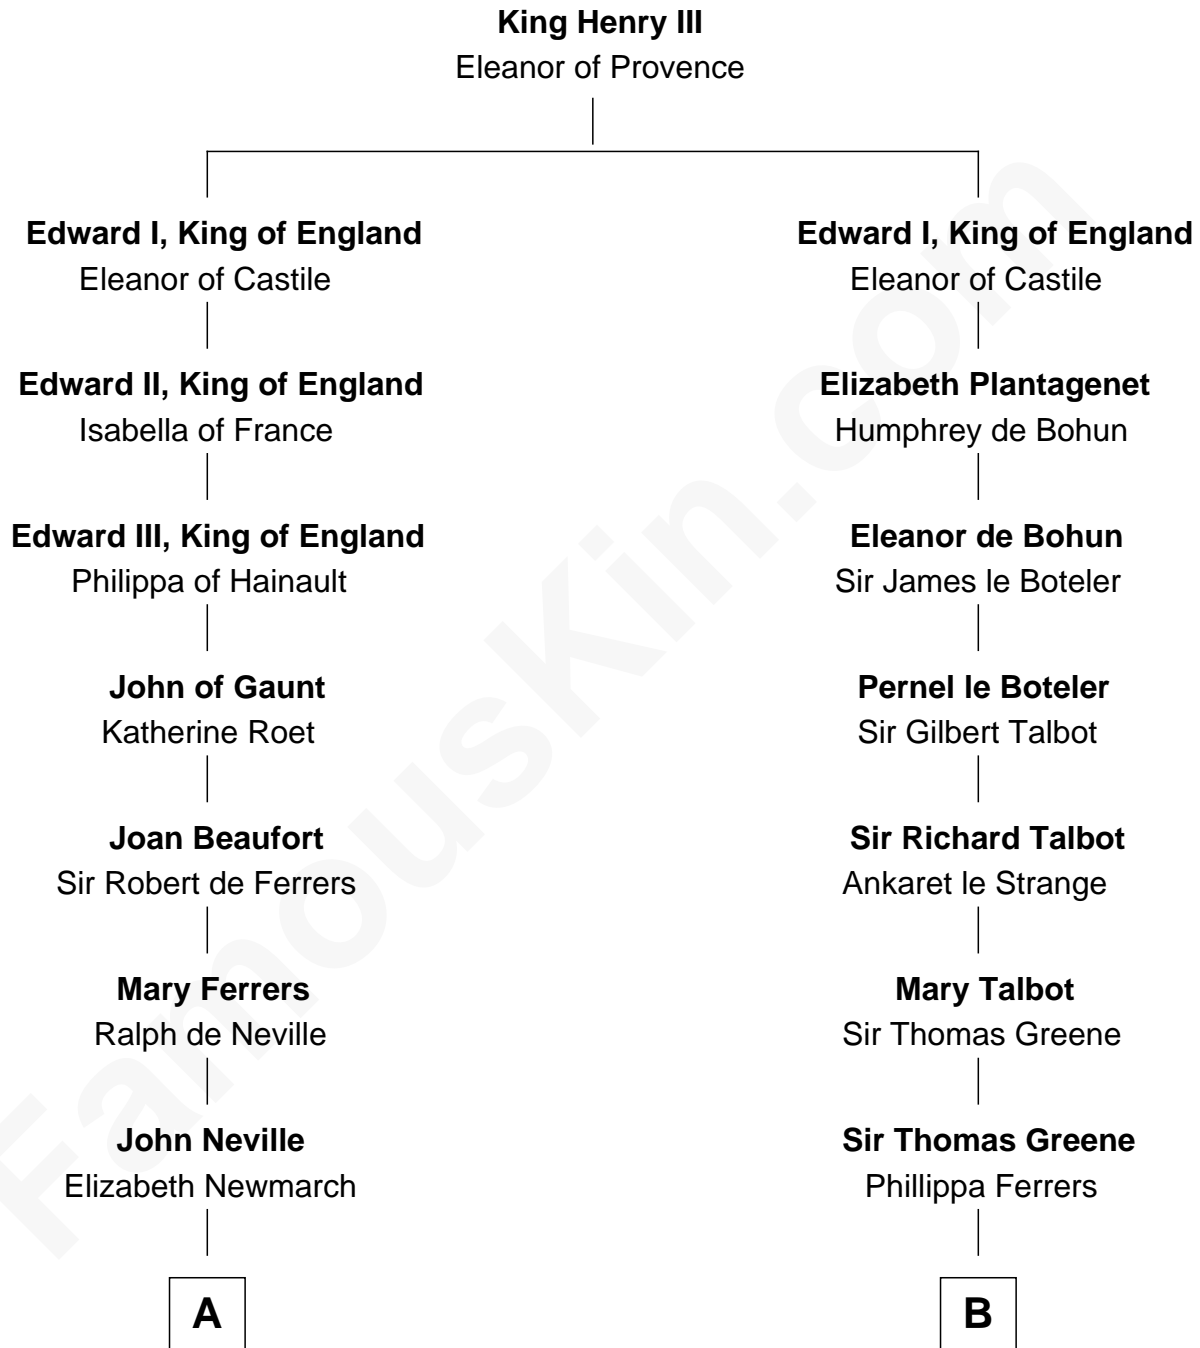

FamousKin.com Relationship Chart of

Charles A. Pillsbury

Co-Founder of C.A. Pillsbury Co.

15th cousin 6 times removed of

Jonathan Swift

Author of Gulliver's Travels

C

—
John Carleton
Hannah Platts