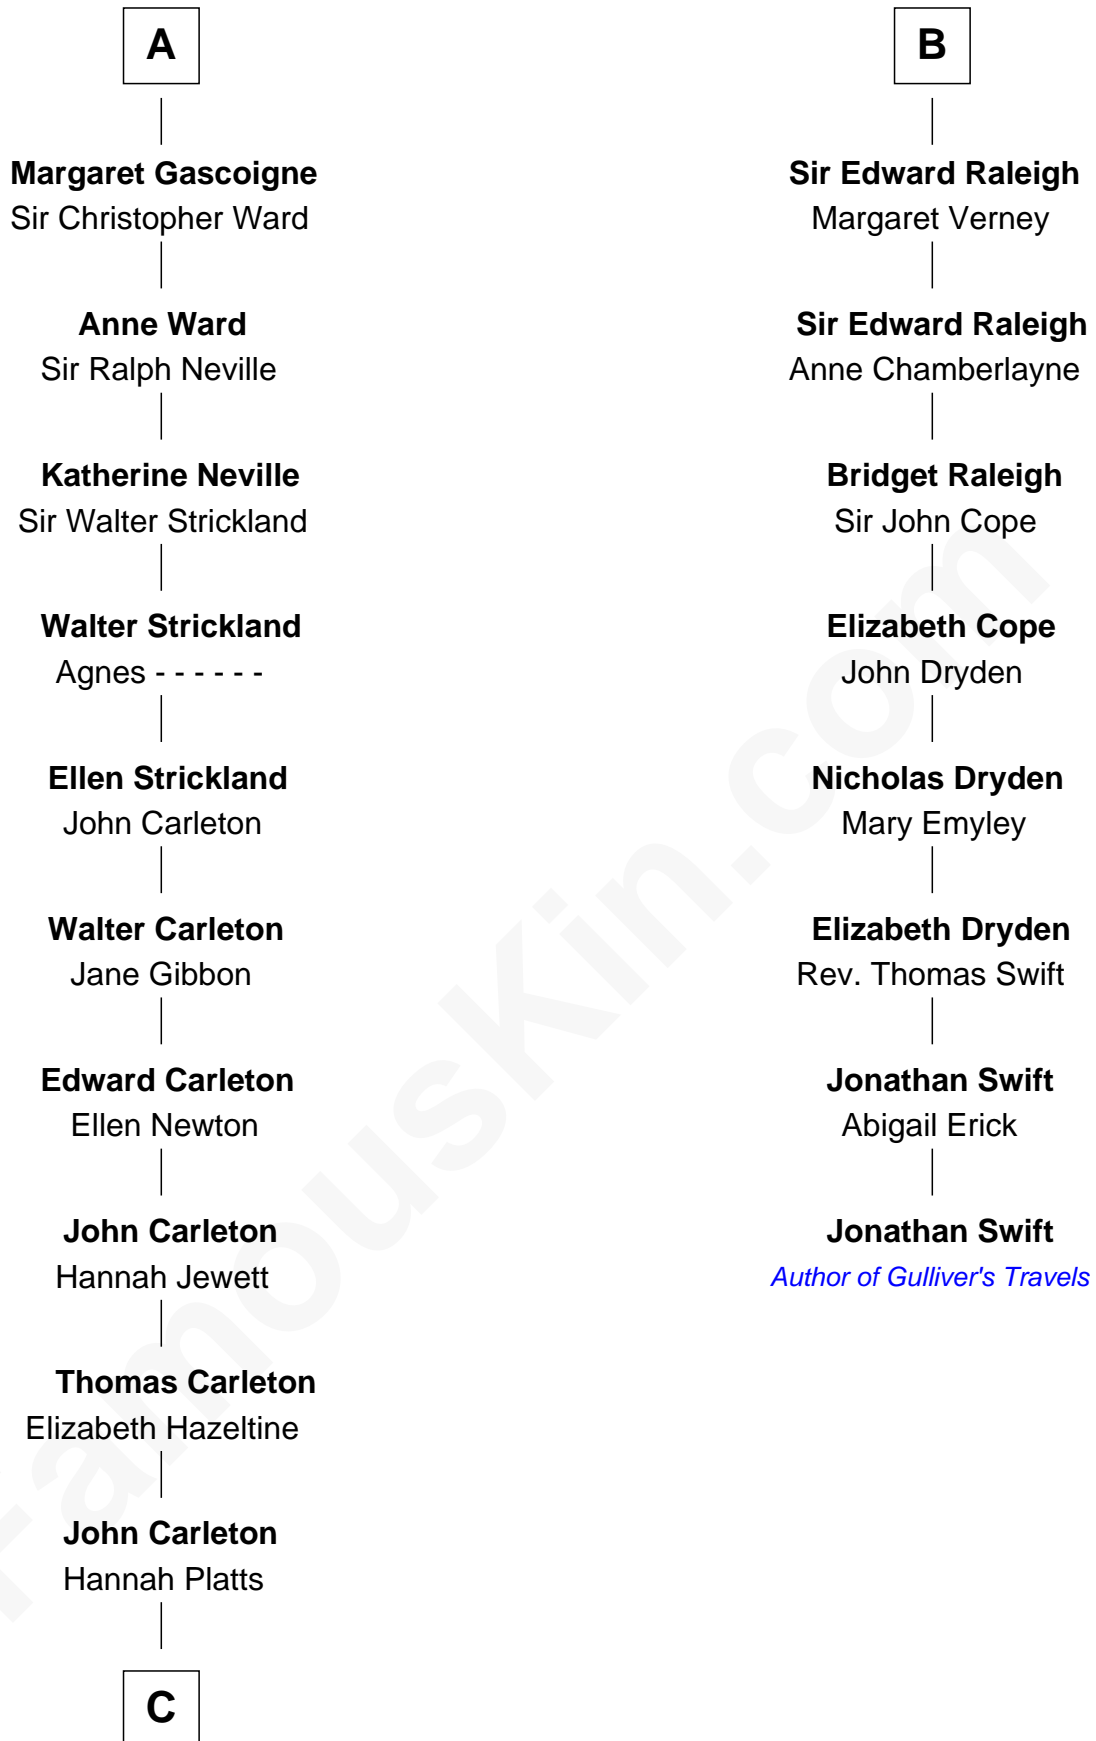

FamousKin.com Relationship Chart of

Charles A. Pillsbury

Co-Founder of C.A. Pillsbury Co.

14th cousin 6 times removed of

Jonathan Swift

Author of Gulliver's Travels

C

—
Moses Carleton
Margaret Sprake