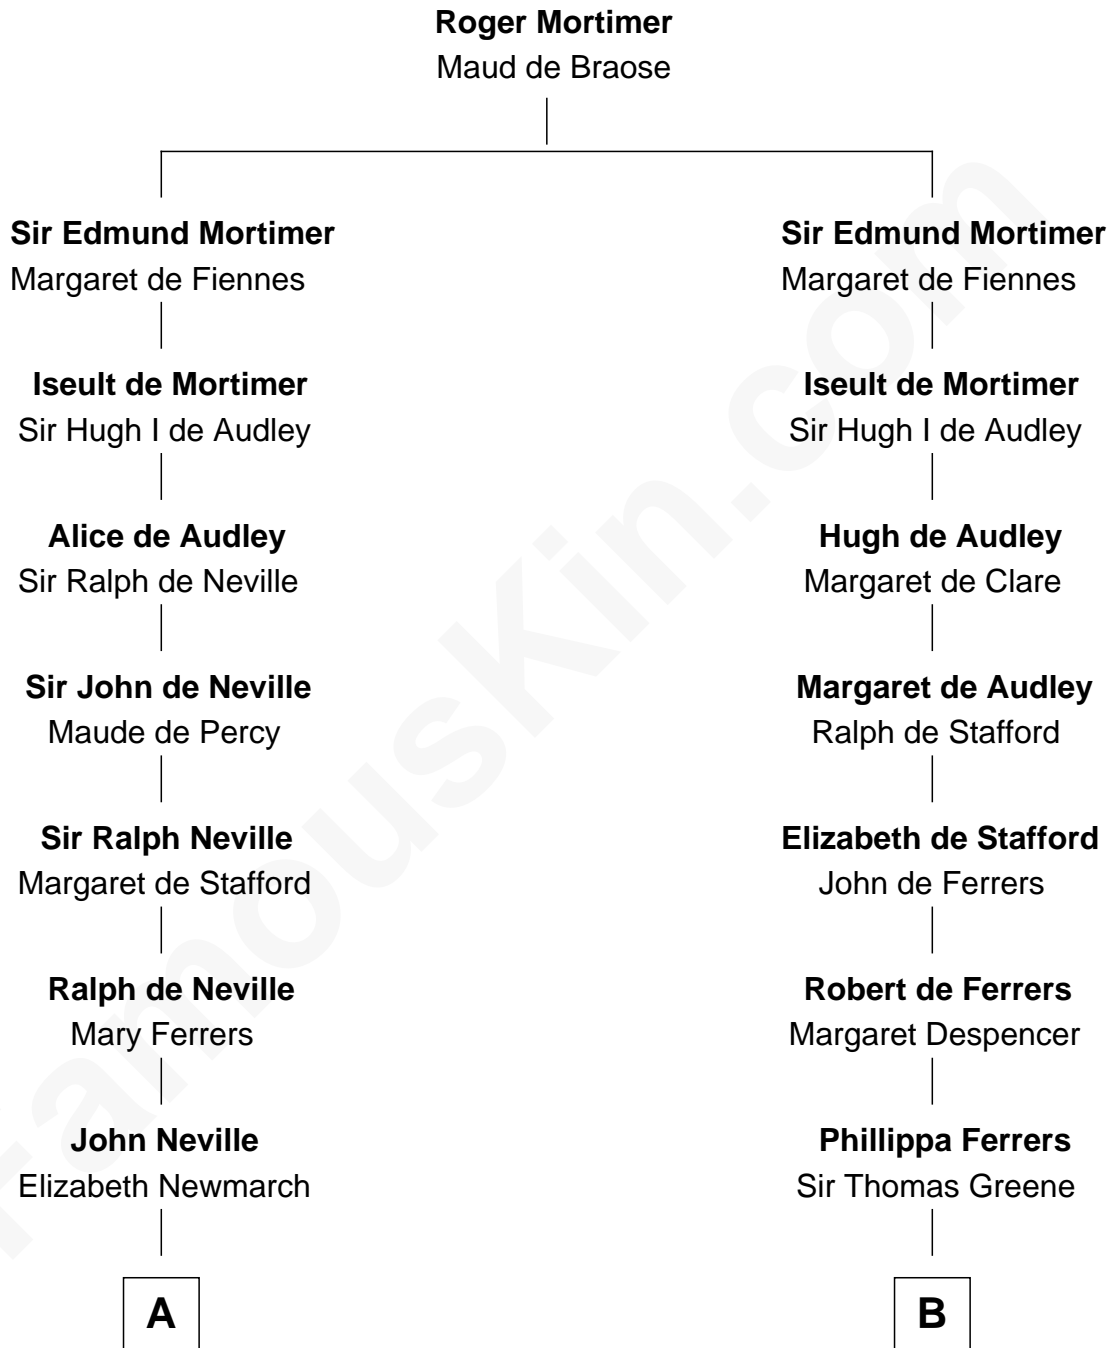

## Relationship Chart of

### Charles A. Pillsbury

Co-Founder of C.A. Pillsbury Co.

15th cousin 6 times removed of

**Jonathan Swift**

Author of *Gulliver's Travels*

**C**

—  
**John Carleton**  
Hannah Platts

—  
**Moses Carleton**  
Margaret Sprake

—  
**Henry Carleton**  
Polly Greeley

—  
**Margaret Sprague Carleton**  
George Alfred Pillsbury

—  
**Charles A. Pillsbury**  
*Co-Founder of C.A. Pillsbury Co.*

FamousKin.com