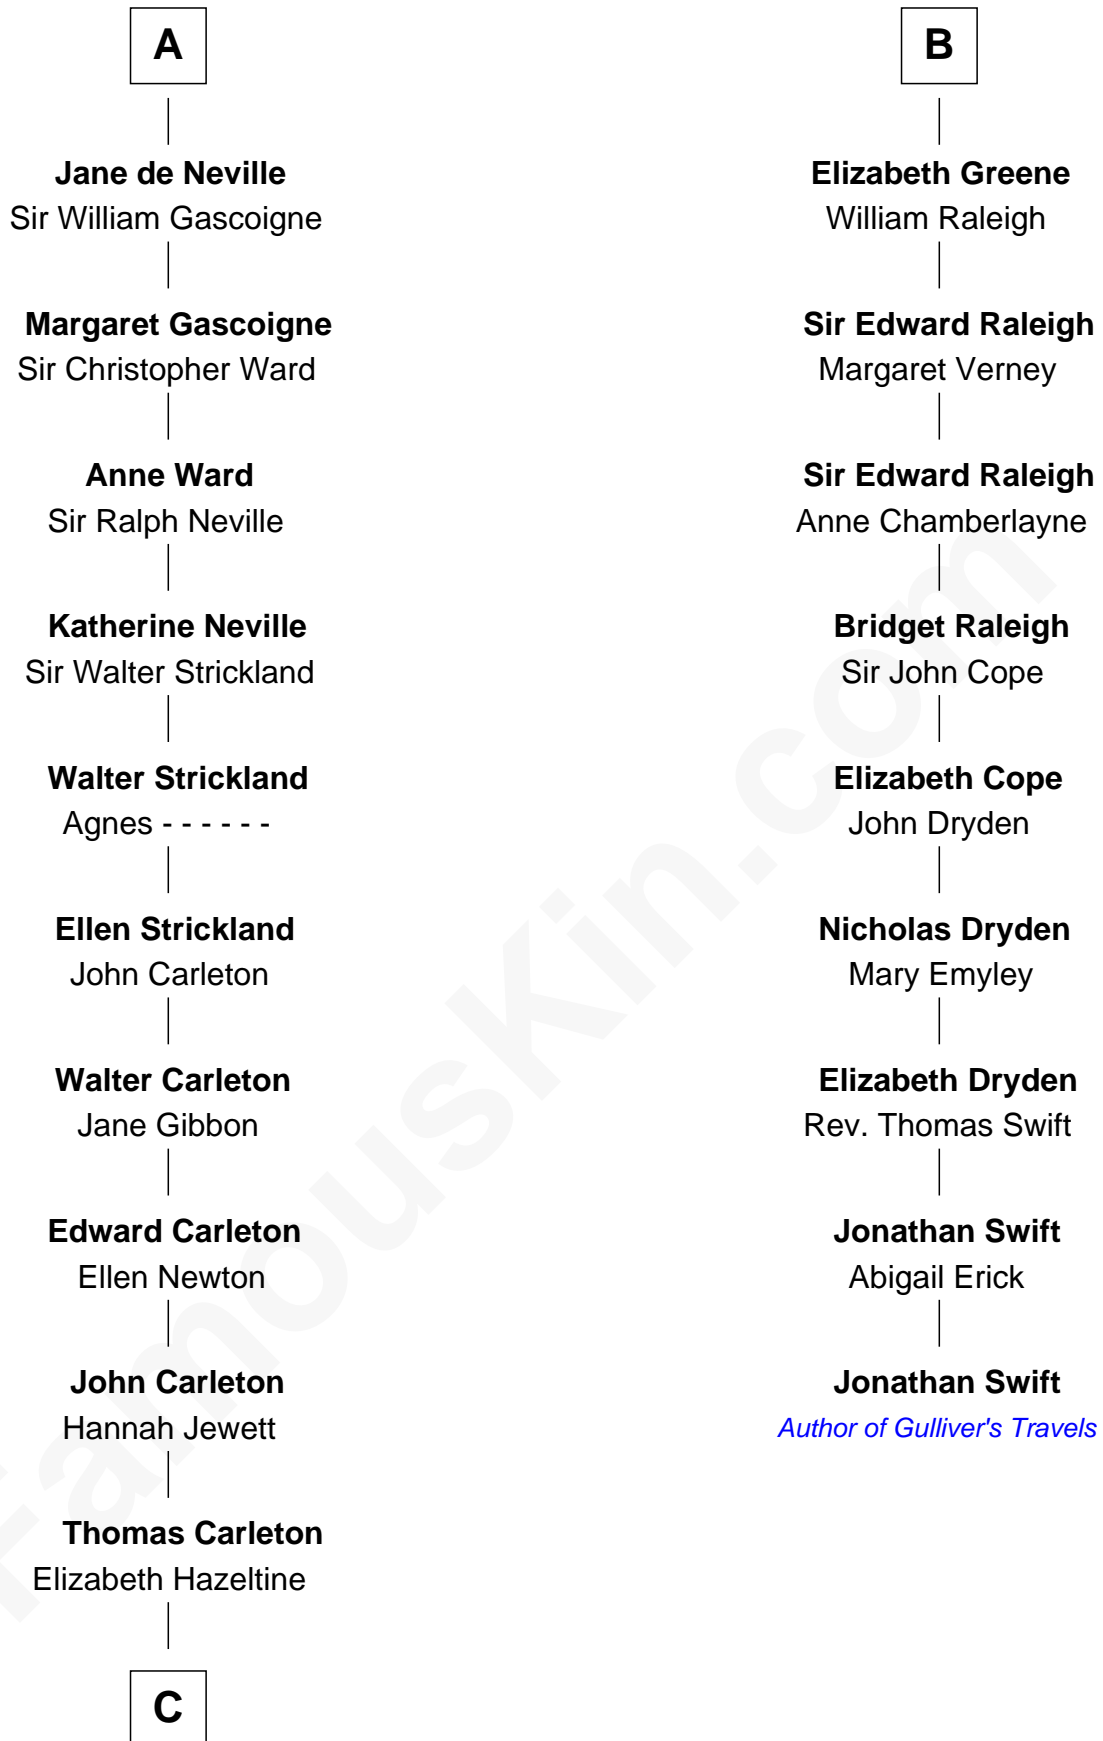

## Relationship Chart of

### Charles A. Pillsbury

Co-Founder of C.A. Pillsbury Co.

15th cousin 6 times removed of

**Jonathan Swift**

Author of *Gulliver's Travels*

**C**

—  
**John Carleton**  
Hannah Platts

—  
**Moses Carleton**  
Margaret Sprake

—  
**Henry Carleton**  
Polly Greeley

—  
**Margaret Sprague Carleton**  
George Alfred Pillsbury

—  
**Charles A. Pillsbury**  
*Co-Founder of C.A. Pillsbury Co.*

FamousKin.com