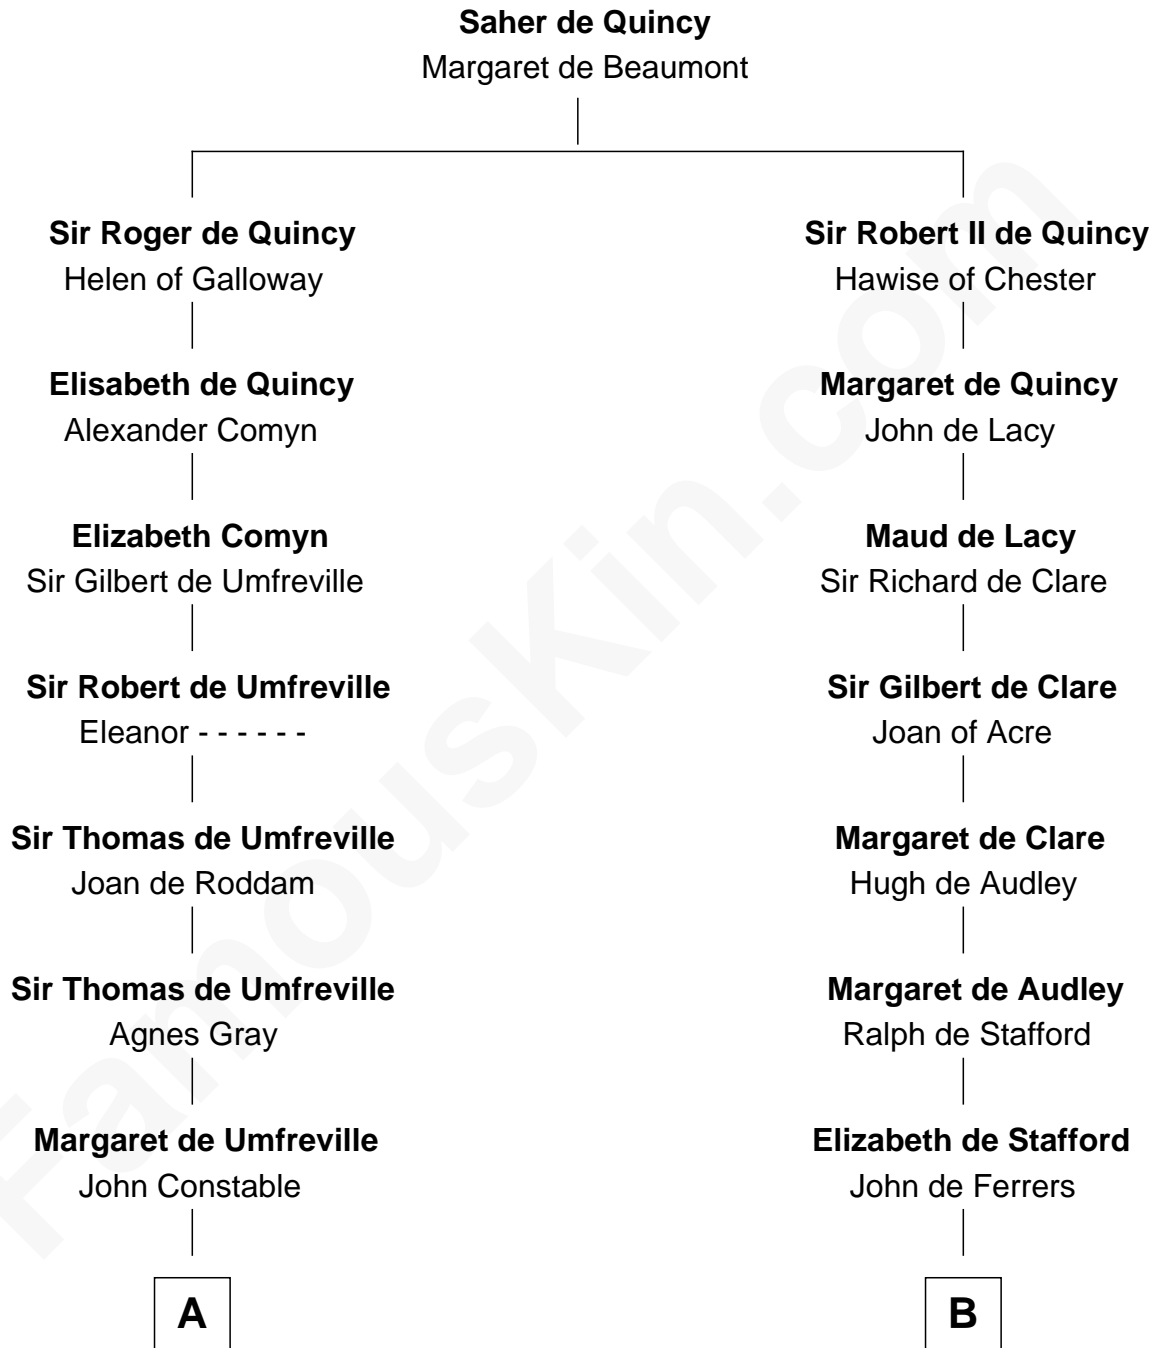

FamousKin.com Relationship Chart of

Charles A. Pillsbury

Co-Founder of C.A. Pillsbury Co.

17th cousin 3 times removed of

Jonathan Swift

Author of Gulliver's Travels

C

—
Moses Carleton
Margaret Sprake