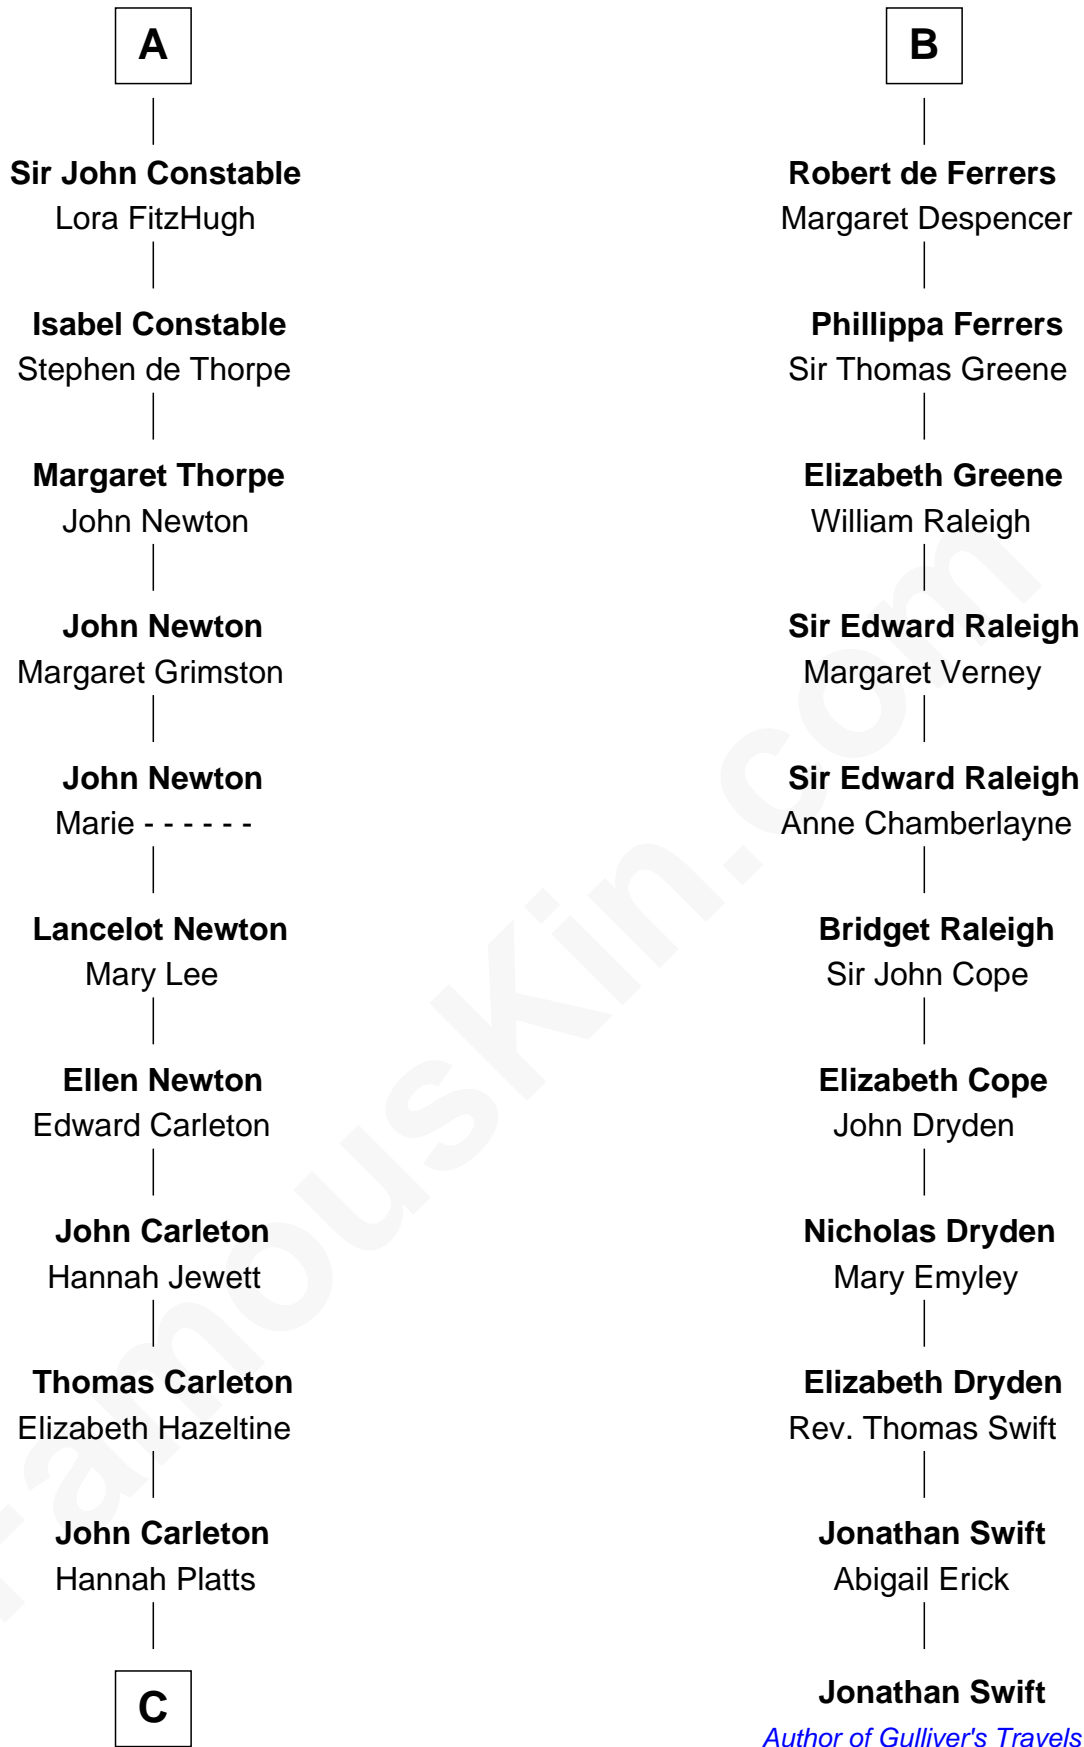

FamousKin.com Relationship Chart of

Charles A. Pillsbury

Co-Founder of C.A. Pillsbury Co.

17th cousin 3 times removed of

Jonathan Swift

Author of Gulliver's Travels

C

—
Moses Carleton
Margaret Sprake

—
Henry Carleton
Polly Greeley

—
Margaret Sprague Carleton
George Alfred Pillsbury

—
Charles A. Pillsbury
Co-Founder of C.A. Pillsbury Co.

FamousKin.com