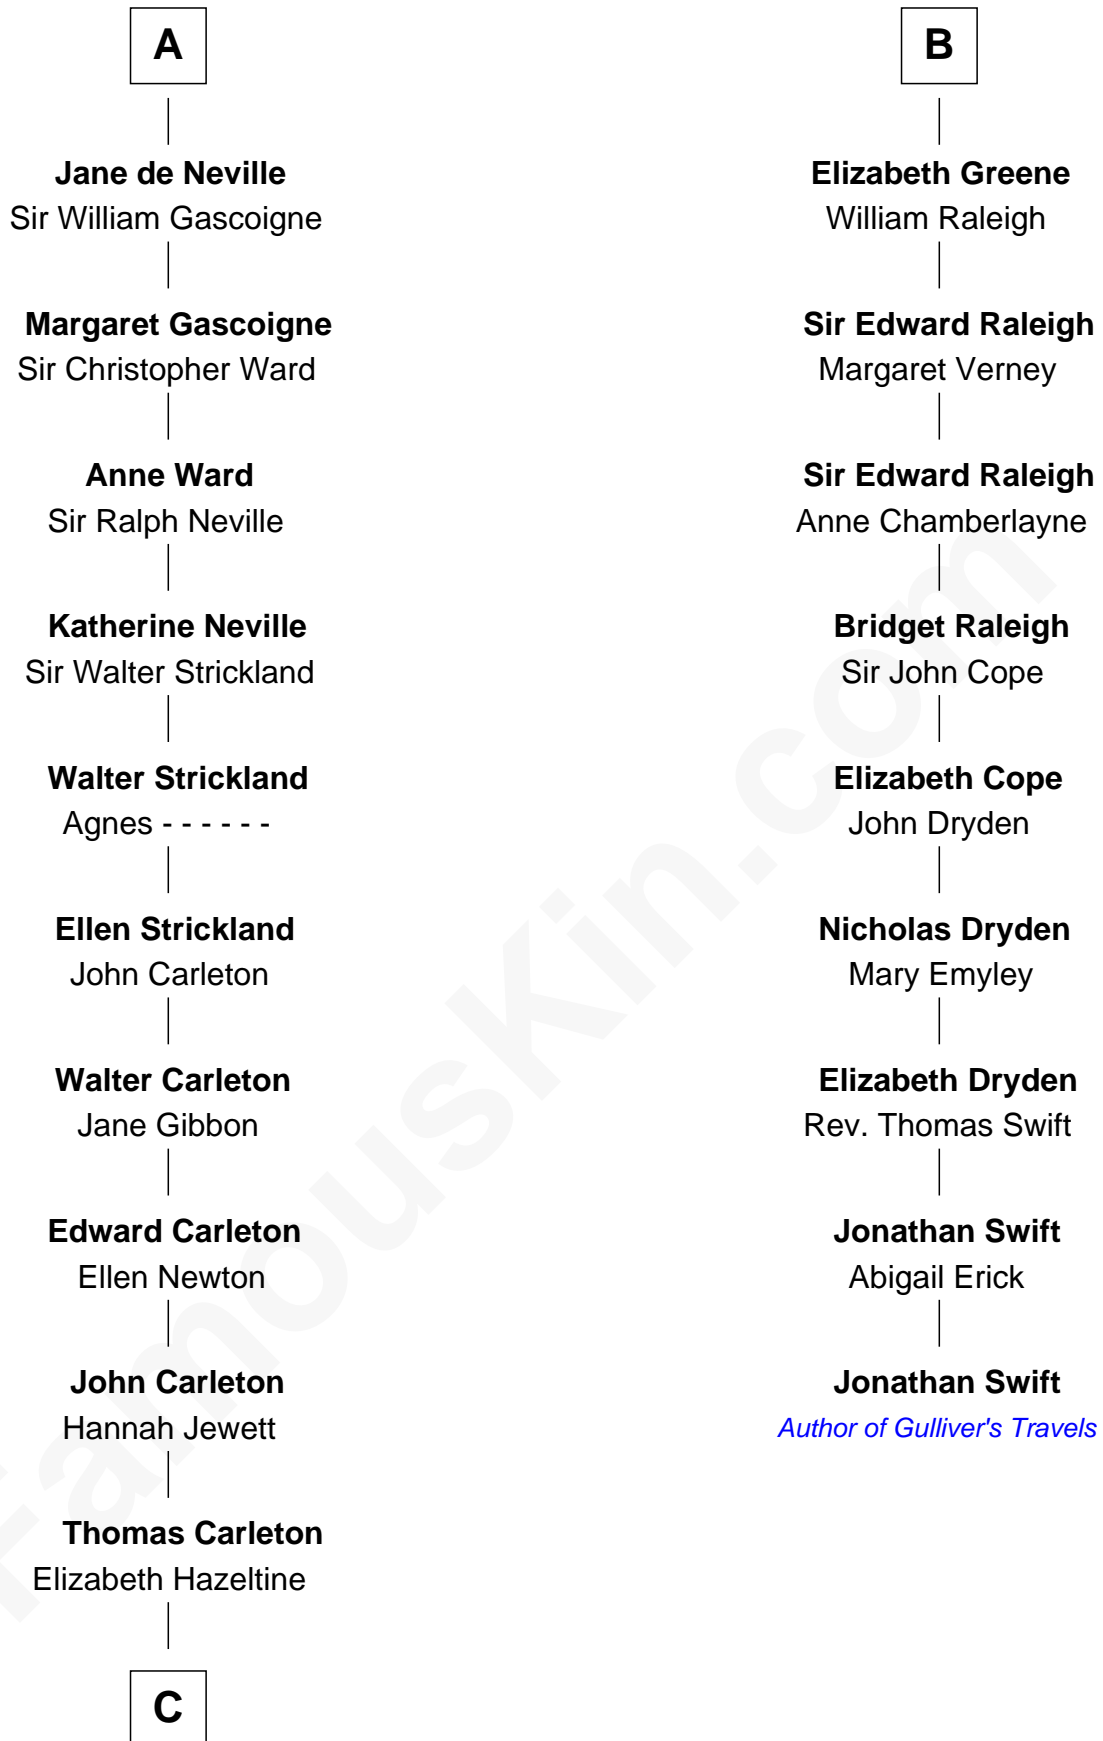

# FamousKin.com Relationship Chart of

**Charles A. Pillsbury**

*Co-Founder of C.A. Pillsbury Co.*

15th cousin 6 times removed of

**Jonathan Swift**

*Author of Gulliver's Travels*

**William Longespee**

Idoine de Camville

**C**

—  
**John Carleton**  
Hannah Platts

—  
**Moses Carleton**  
Margaret Sprake

—  
**Henry Carleton**  
Polly Greeley

—  
**Margaret Sprague Carleton**  
George Alfred Pillsbury

—  
**Charles A. Pillsbury**  
*Co-Founder of C.A. Pillsbury Co.*