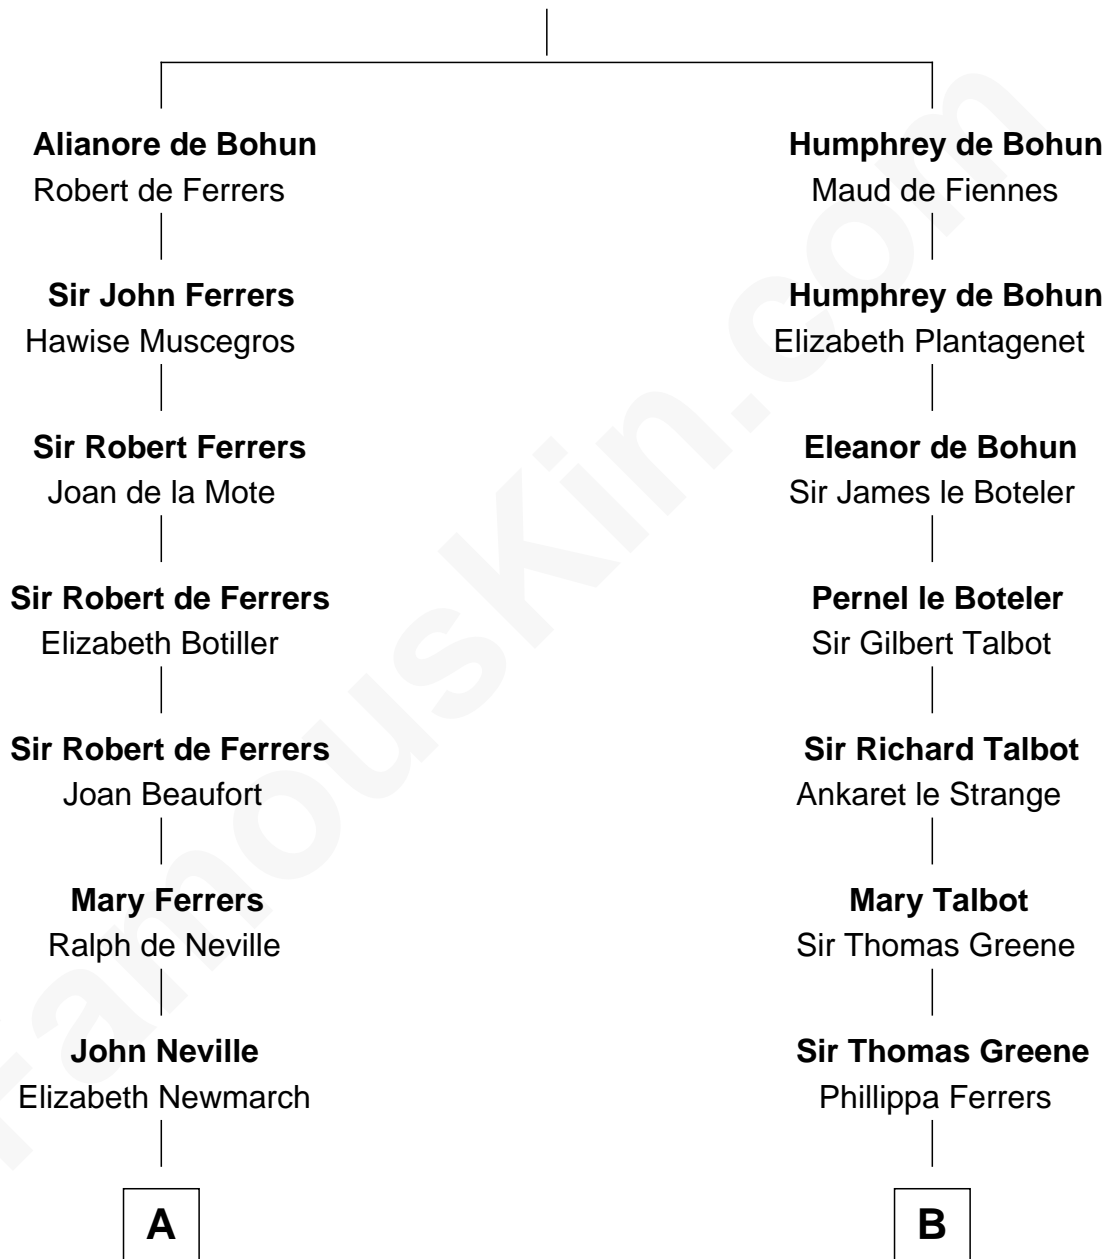

FamousKin.com Relationship Chart of

Charles A. Pillsbury

Co-Founder of C.A. Pillsbury Co.

15th cousin 6 times removed of

Jonathan Swift

Author of Gulliver's Travels

Sir Humphrey de Bohun

Eleanor de Braiose

C

—
John Carleton
Hannah Platts

—
Moses Carleton
Margaret Sprake

—
Henry Carleton
Polly Greeley

—
Margaret Sprague Carleton
George Alfred Pillsbury

—
Charles A. Pillsbury
Co-Founder of C.A. Pillsbury Co.

FamousKin.com