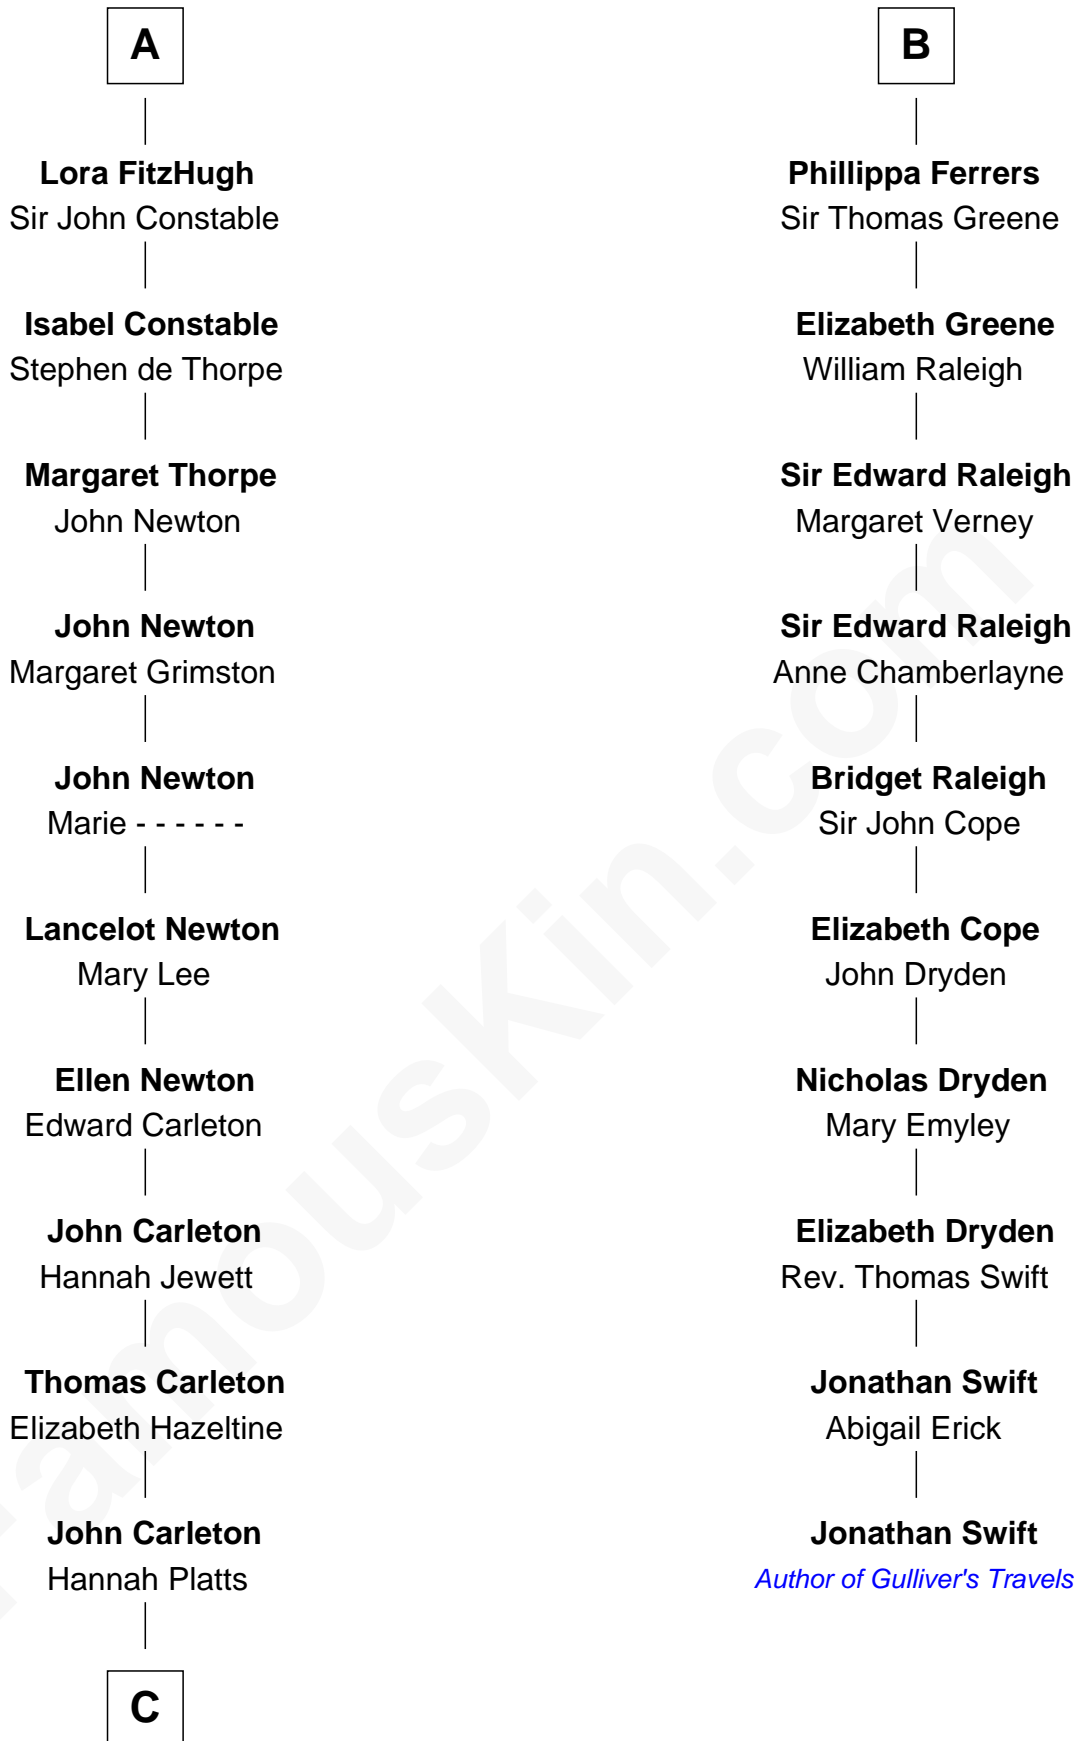

FamousKin.com

Relationship Chart of

Charles A. Pillsbury

Co-Founder of C.A. Pillsbury Co.

16th cousin 4 times removed of

Jonathan Swift

Author of *Gulliver's Travels*

Sir William Longespee

Ela of Salisbury

C

—
Moses Carleton
Margaret Sprake

—
Henry Carleton
Polly Greeley

—
Margaret Sprague Carleton
George Alfred Pillsbury

—
Charles A. Pillsbury
Co-Founder of C.A. Pillsbury Co.

FamousKin.com