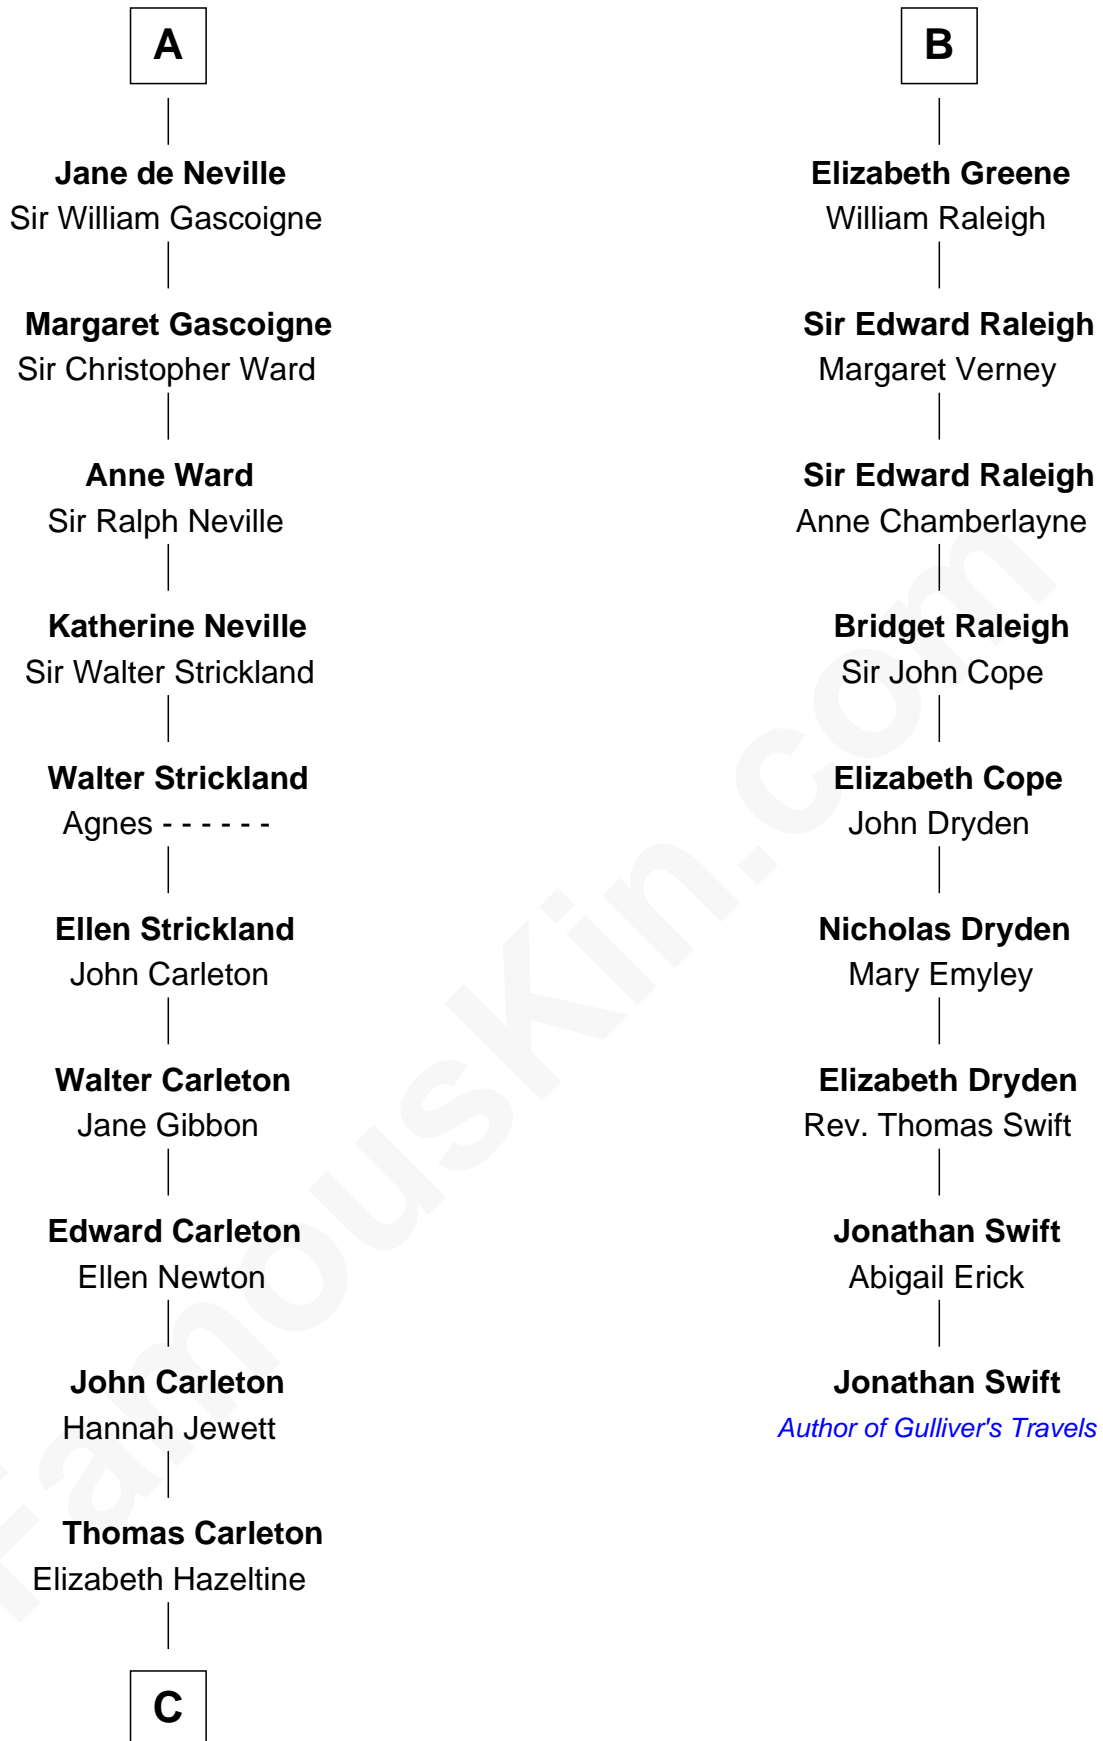

# FamousKin.com Relationship Chart of

**Charles A. Pillsbury**

*Co-Founder of C.A. Pillsbury Co.*

15th cousin 6 times removed of

**Jonathan Swift**

*Author of Gulliver's Travels*

**C**

—  
**John Carleton**  
Hannah Platts

—  
**Moses Carleton**  
Margaret Sprake

—  
**Henry Carleton**  
Polly Greeley

—  
**Margaret Sprague Carleton**  
George Alfred Pillsbury

—  
**Charles A. Pillsbury**  
*Co-Founder of C.A. Pillsbury Co.*