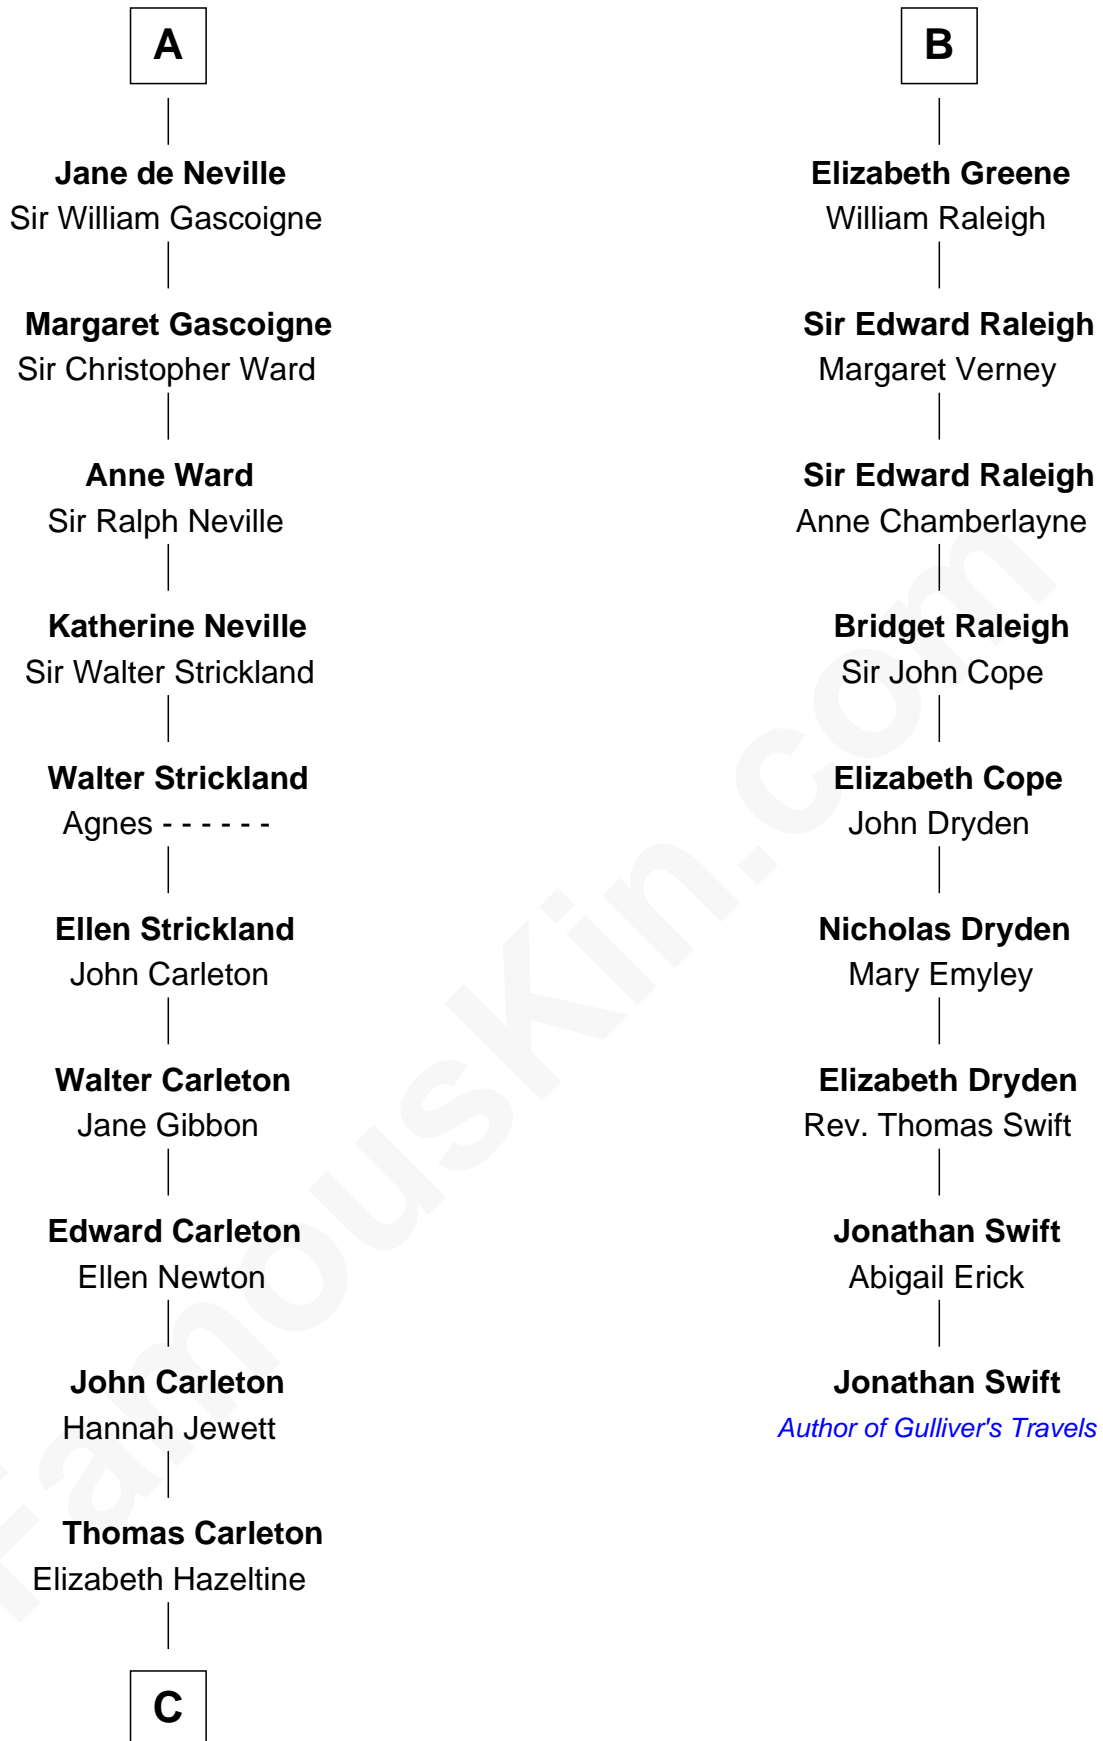

FamousKin.com

Relationship Chart of

Charles A. Pillsbury

Co-Founder of C.A. Pillsbury Co.

15th cousin 6 times removed of

Jonathan Swift

Author of *Gulliver's Travels*

Ferdinand III, King of Castile

Joanna of Ponthieu

C

—
John Carleton
Hannah Platts

—
Moses Carleton
Margaret Sprake

—
Henry Carleton
Polly Greeley

—
Margaret Sprague Carleton
George Alfred Pillsbury

—
Charles A. Pillsbury
Co-Founder of C.A. Pillsbury Co.