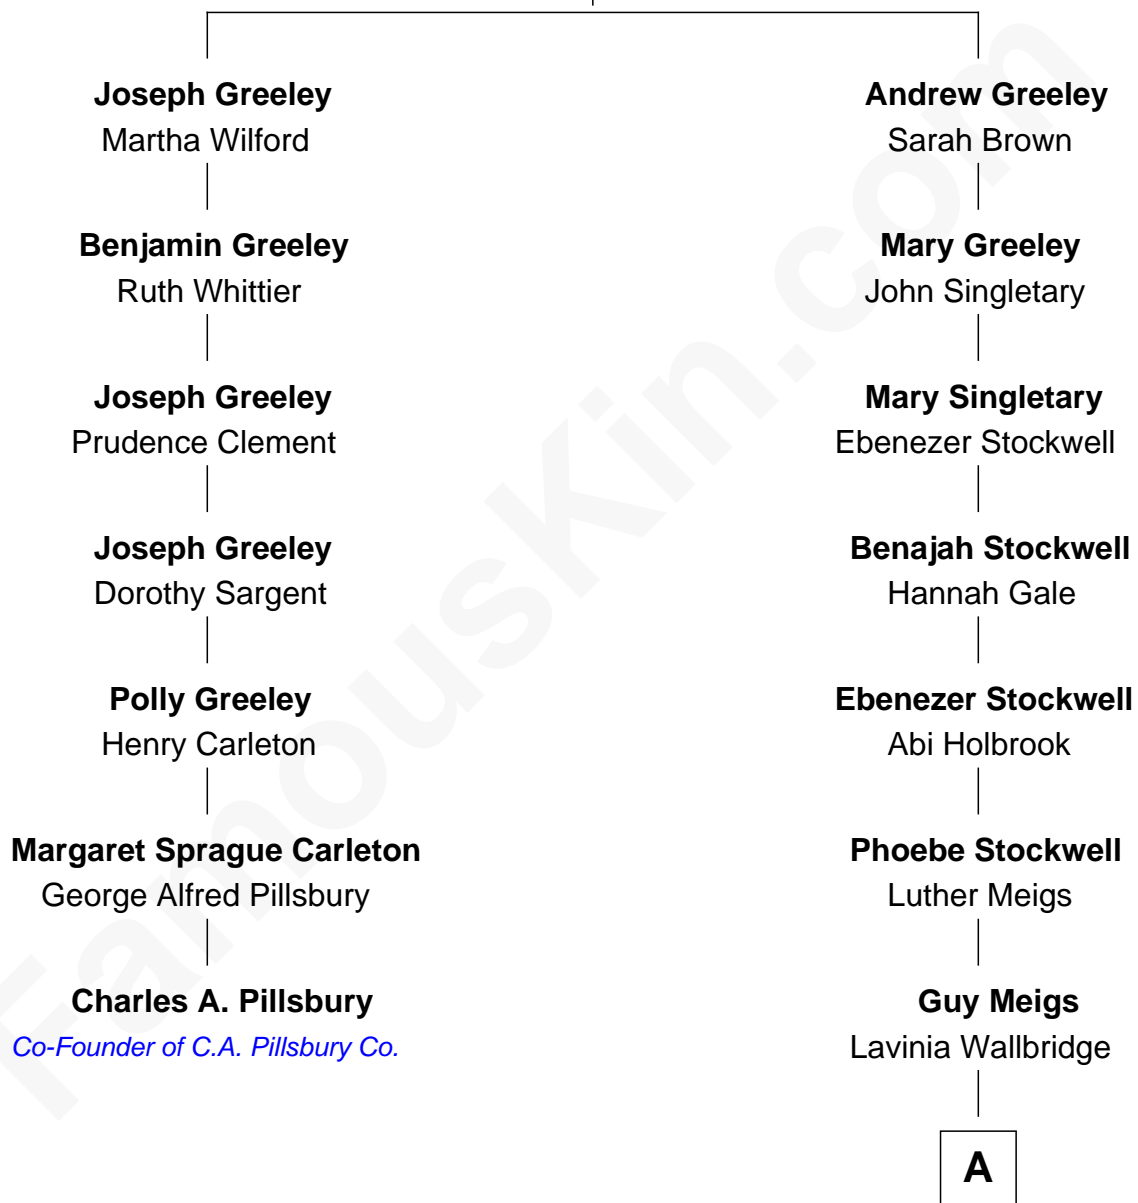

FamousKin.com Relationship Chart of

Charles A. Pillsbury

Co-Founder of C.A. Pillsbury Co.

6th cousin 3 times removed of

Alan Ladd

Movie Actor

Andrew Greeley

Mary Moyce

A

Julia Henrietta Meigs

Oscar F. Ladd

Alan Harwood Ladd

Selina Raleigh

Alan Ladd

Movie Actor

FamousKin.com