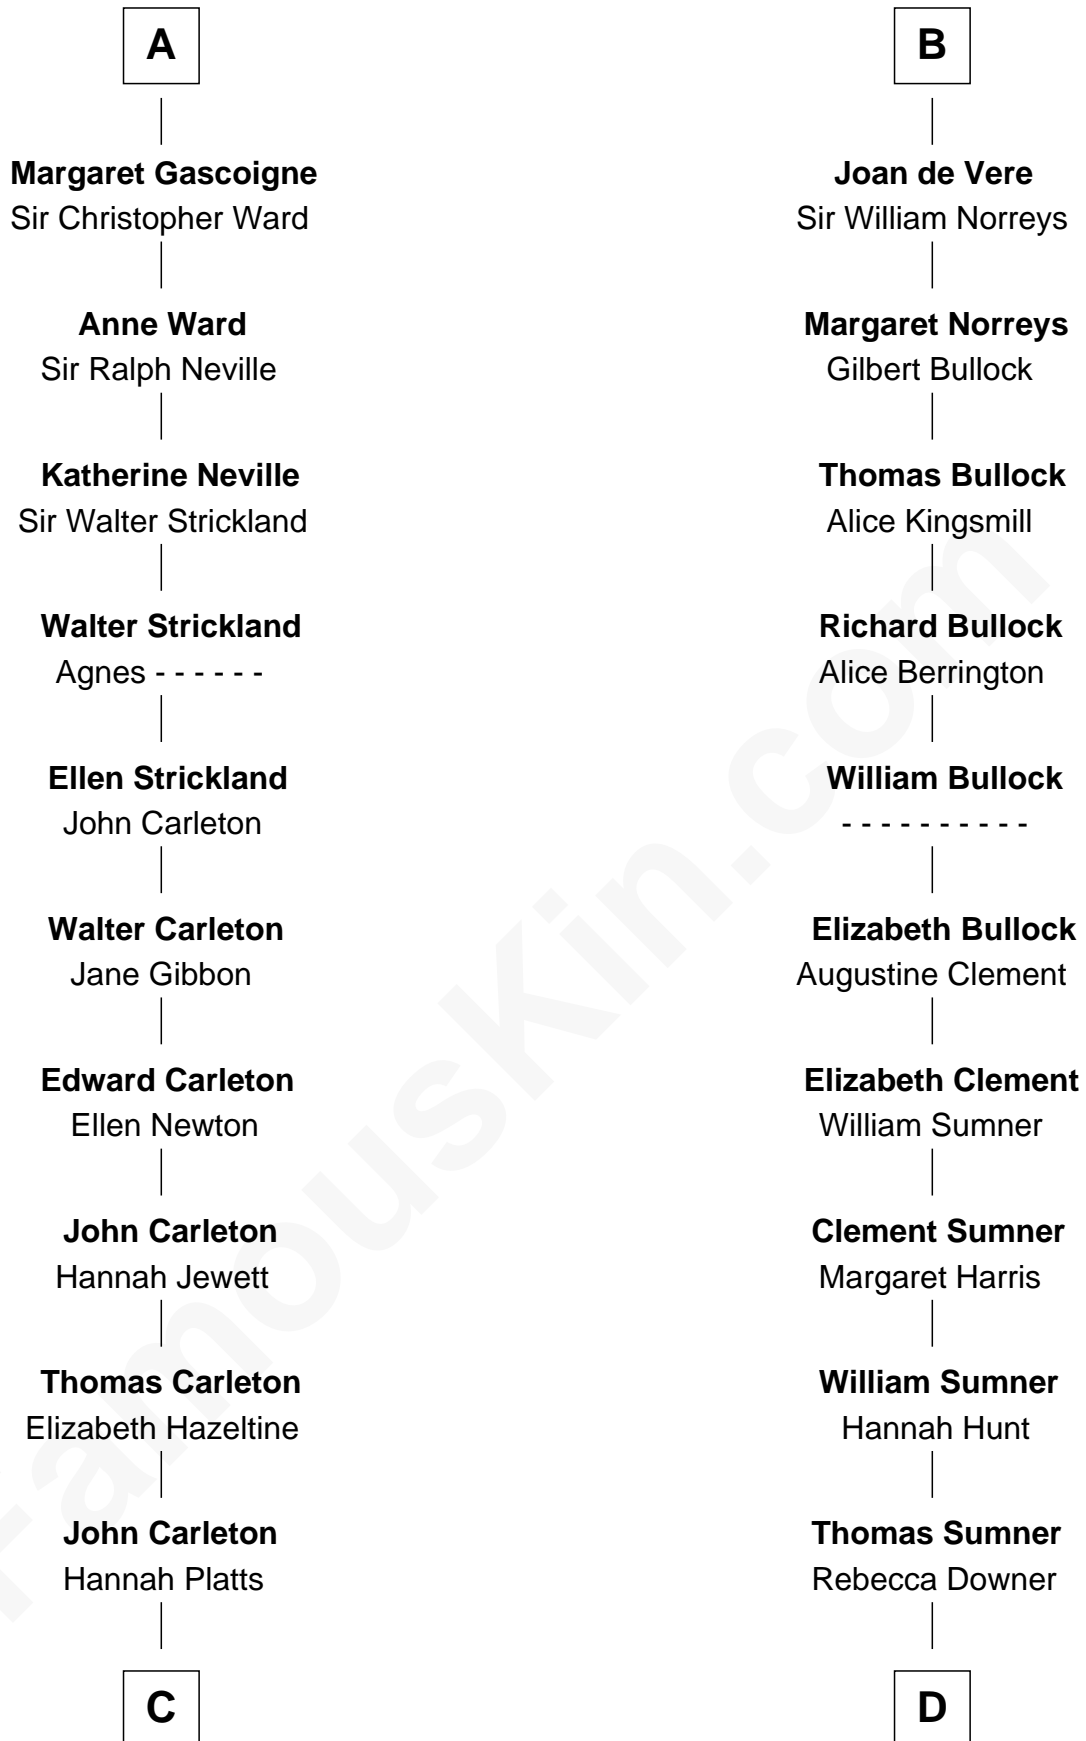

FamousKin.com Relationship Chart of

Charles A. Pillsbury

Co-Founder of C.A. Pillsbury Co.

20th cousin 1 time removed of

Alan Ladd

Movie Actor

C

Moses Carleton

Margaret Sprake

Henry Carleton

Polly Greeley

Margaret Sprague Carleton

George Alfred Pillsbury

Charles A. Pillsbury

Co-Founder of C.A. Pillsbury Co.

D