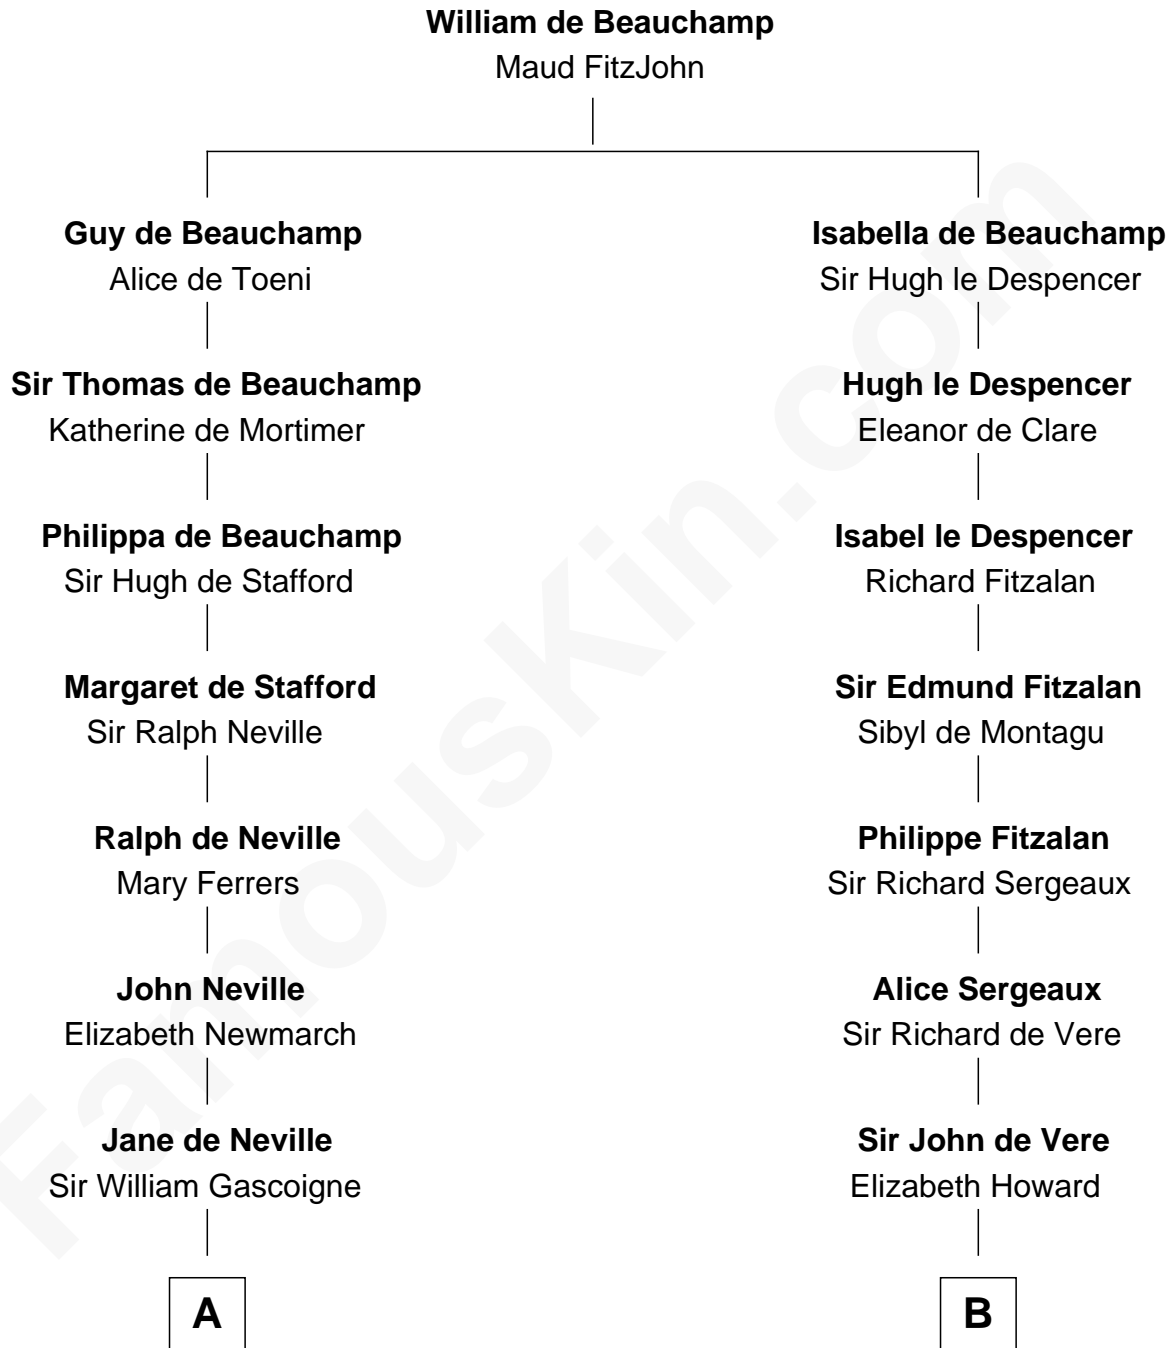

FamousKin.com Relationship Chart of

Charles A. Pillsbury

Co-Founder of C.A. Pillsbury Co.

20th cousin 1 time removed of

Alan Ladd

Movie Actor

C

Moses Carleton

Margaret Sprake

Henry Carleton

Polly Greeley

Margaret Sprague Carleton

George Alfred Pillsbury

Charles A. Pillsbury

Co-Founder of C.A. Pillsbury Co.

D