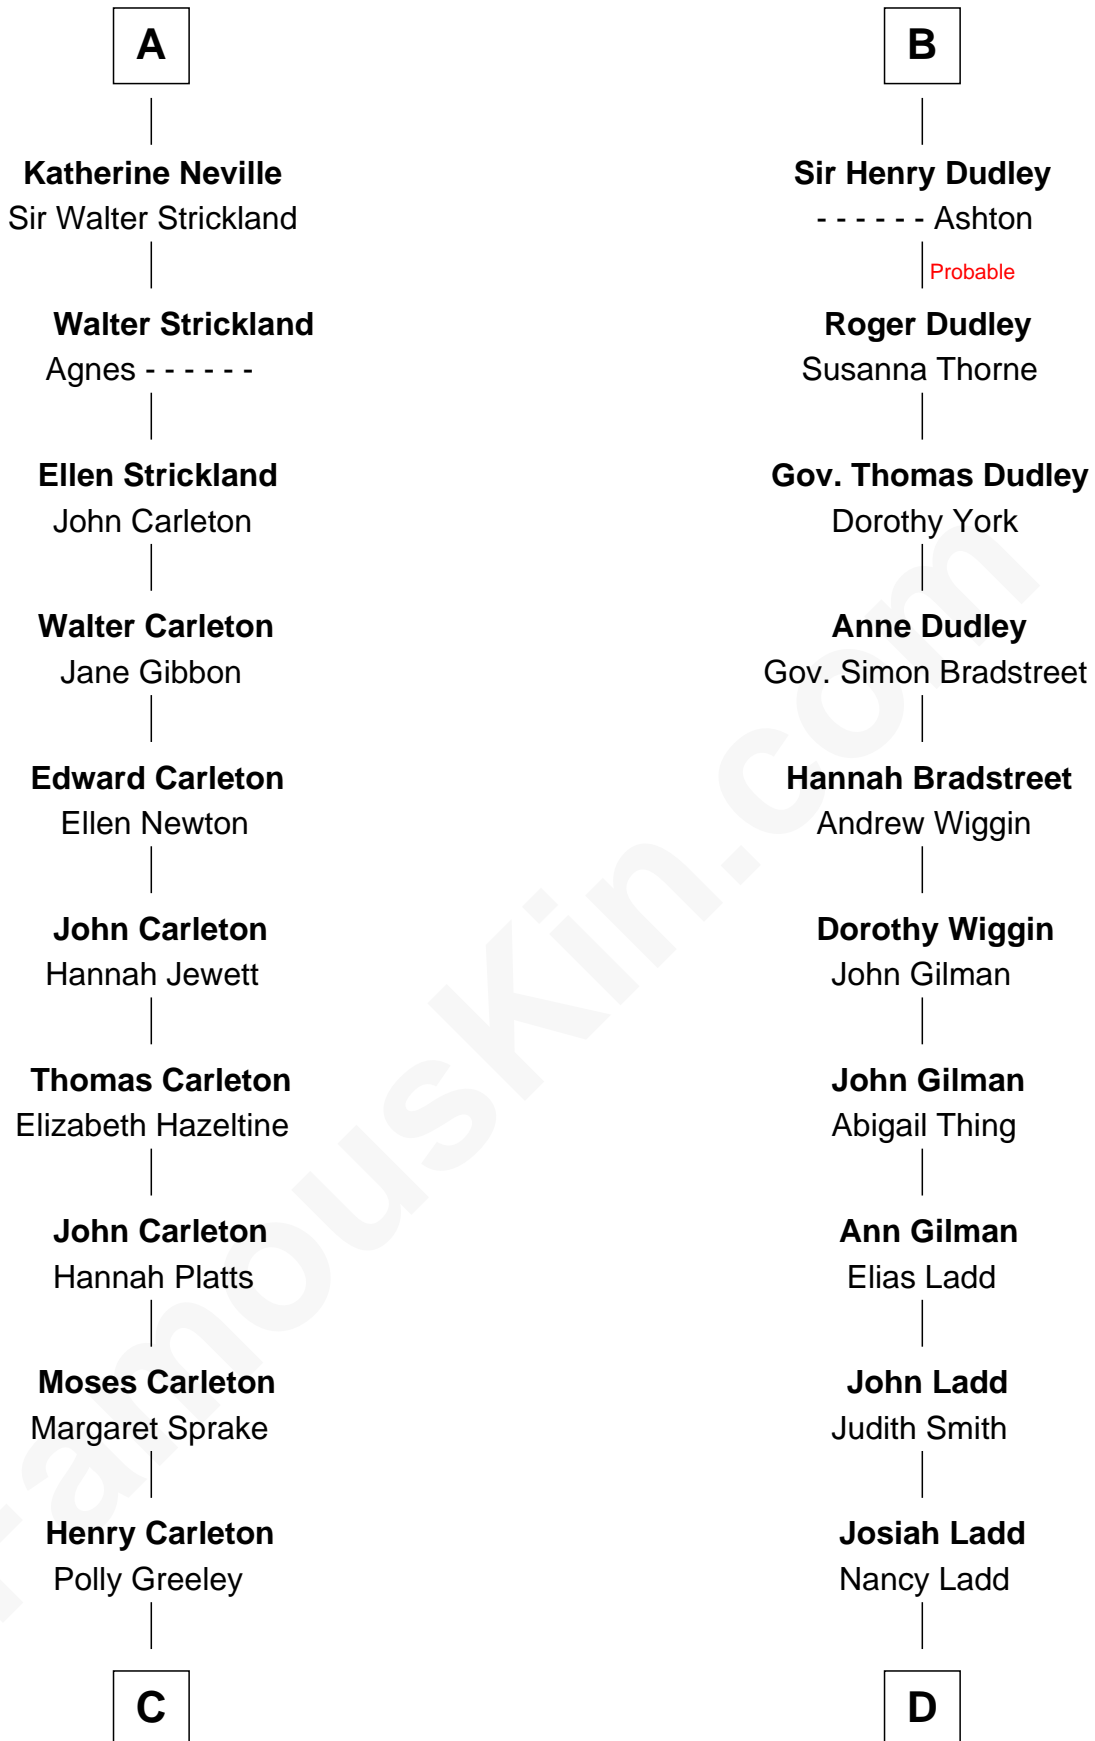

FamousKin.com

Relationship Chart of

Charles A. Pillsbury

Co-Founder of C.A. Pillsbury Co.

18th cousin 2 times removed of

Alan Ladd

Movie Actor

C

Margaret Sprague Carleton

George Alfred Pillsbury

Charles A. Pillsbury

Co-Founder of C.A. Pillsbury Co.

D

Alvaro Ladd

Nancy Shotwell

Oscar F. Ladd