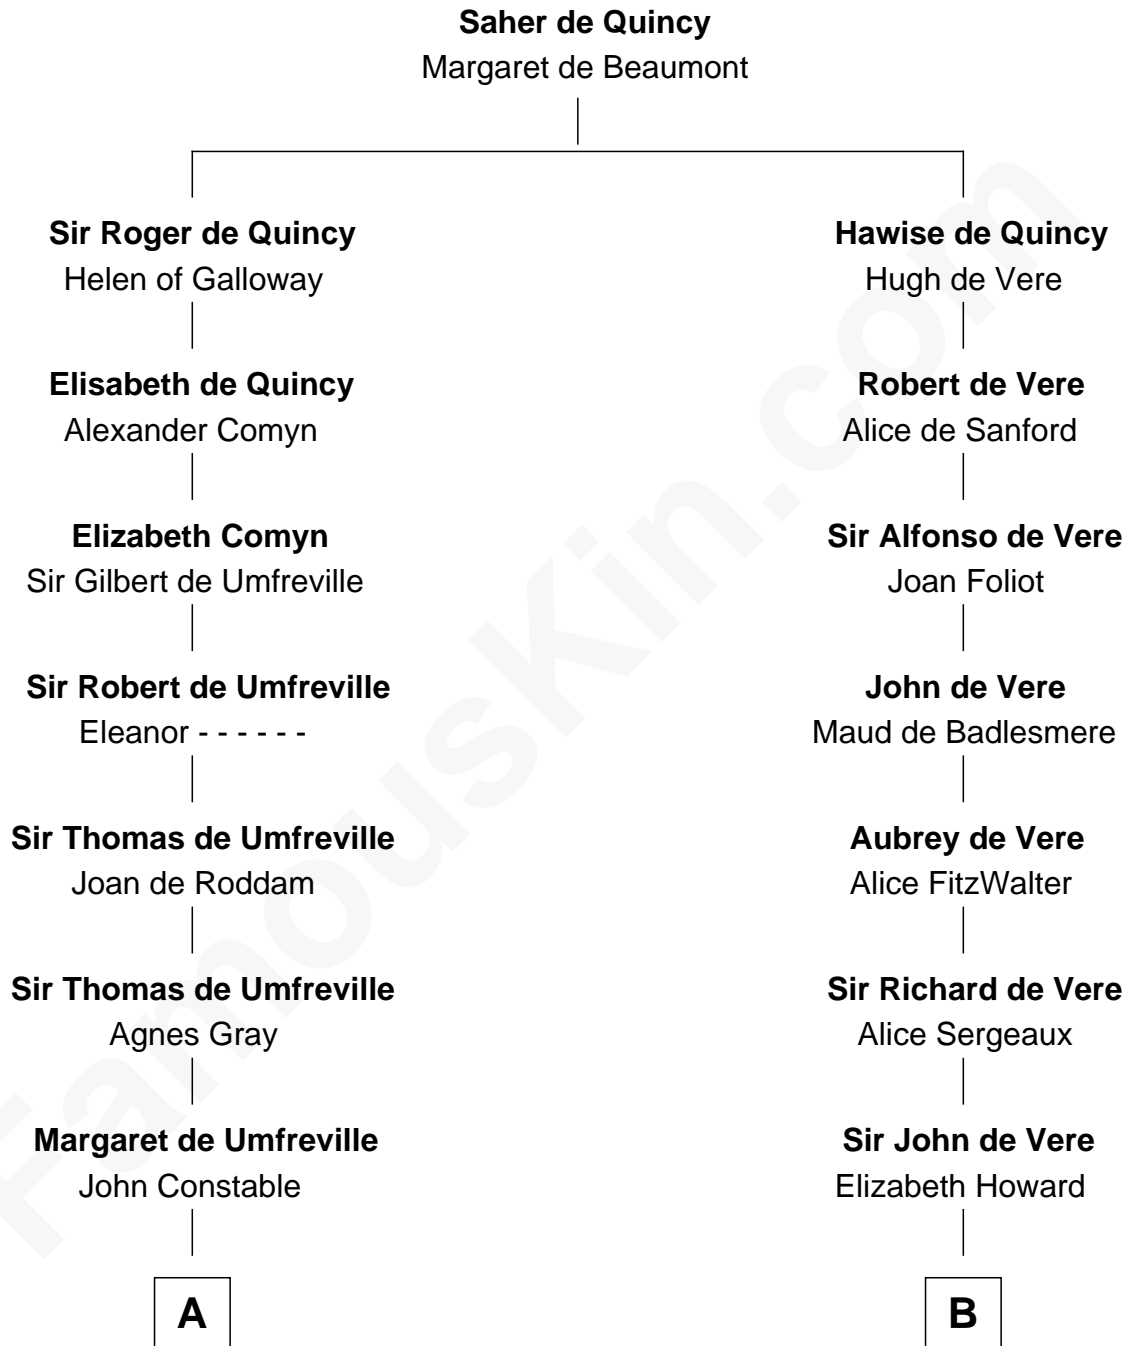

FamousKin.com Relationship Chart of

Charles A. Pillsbury

Co-Founder of C.A. Pillsbury Co.

20th cousin 1 time removed of

Alan Ladd

Movie Actor

C

Moses Carleton

Margaret Sprake

Henry Carleton

Polly Greeley

Margaret Sprague Carleton

George Alfred Pillsbury

Charles A. Pillsbury

Co-Founder of C.A. Pillsbury Co.

D