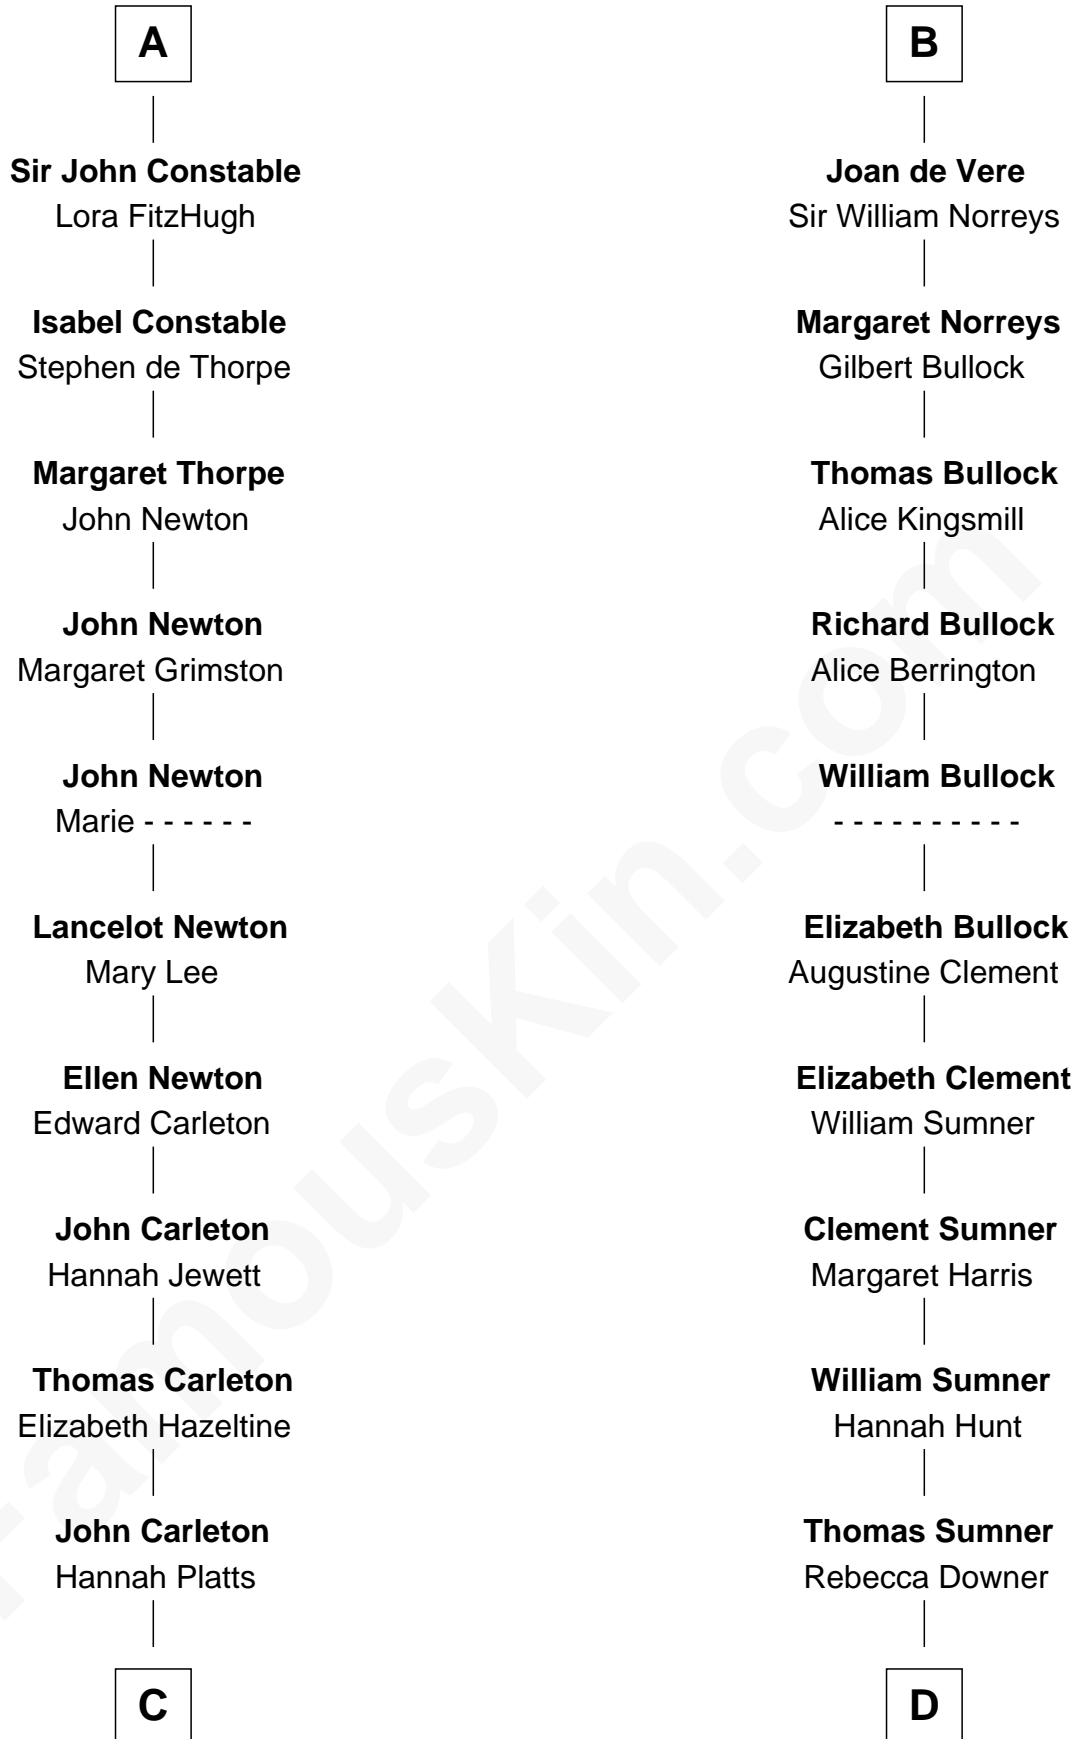

FamousKin.com Relationship Chart of

Charles A. Pillsbury

Co-Founder of C.A. Pillsbury Co.

20th cousin 1 time removed of

Alan Ladd

Movie Actor

C

Moses Carleton

Margaret Sprake

Henry Carleton

Polly Greeley

Margaret Sprague Carleton

George Alfred Pillsbury

Charles A. Pillsbury

Co-Founder of C.A. Pillsbury Co.

D