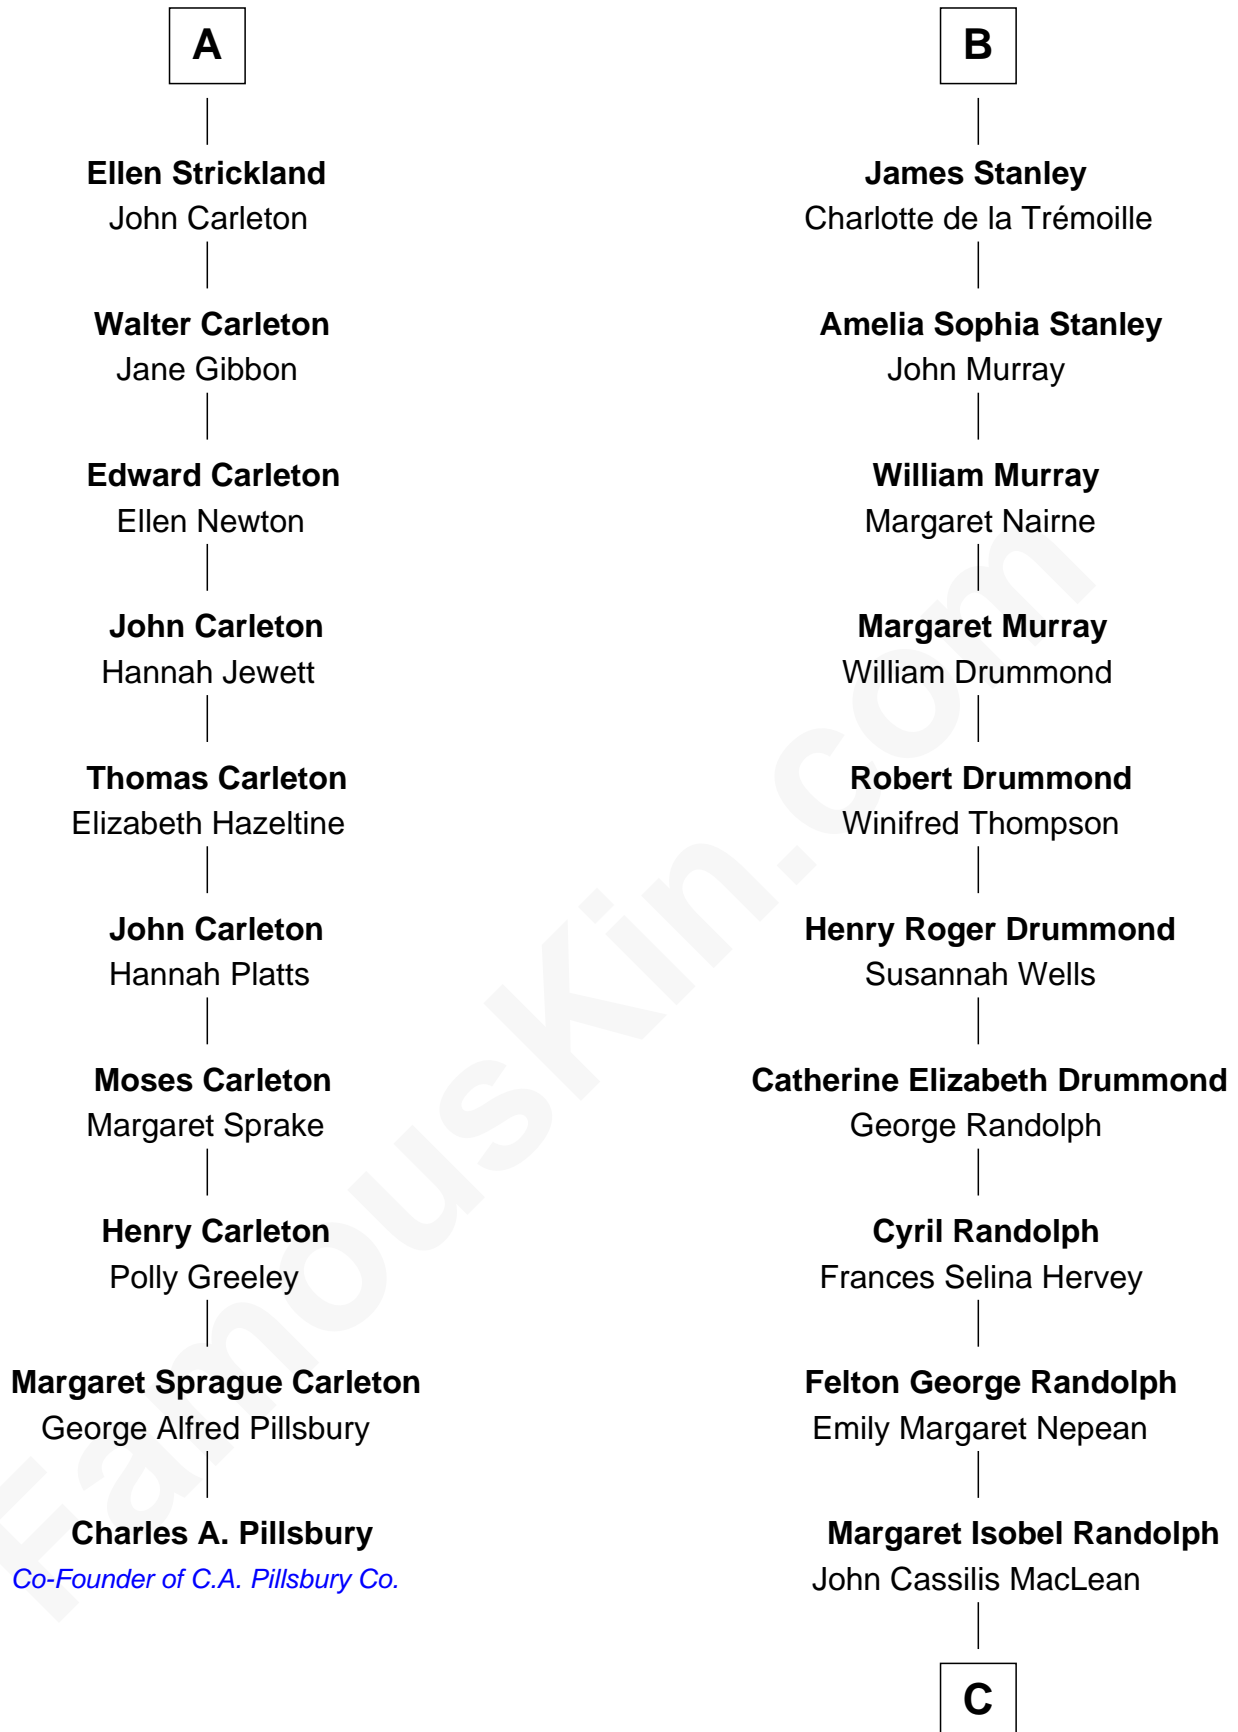

# FamousKin.com Relationship Chart of

**Charles A. Pillsbury**

*Co-Founder of C.A. Pillsbury Co.*

16th cousin 2 times removed of

**Hugh Grant**

*Movie Actor*

**C**

**Fynvola Susan MacLean**