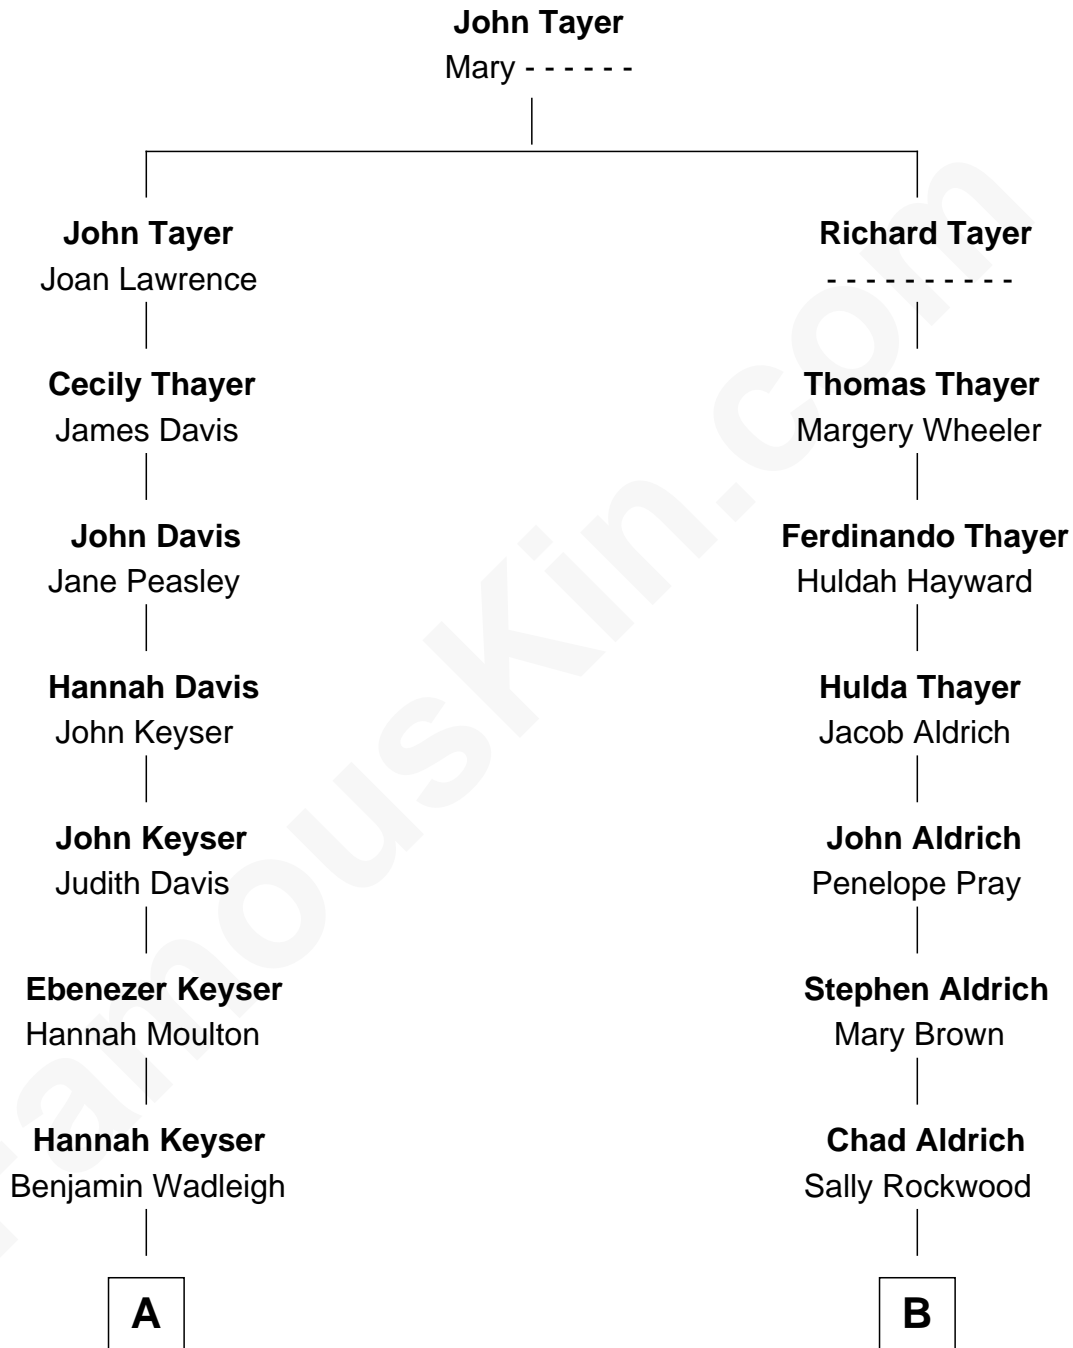

FamousKin.com Relationship Chart of

Charles A. Pillsbury

Co-Founder of C.A. Pillsbury Co.

9th cousin 2 times removed of

John Ritter

TV and Movie Actor

A

Susanna Wadleigh

John Pillsbury

George Alfred Pillsbury

Margaret Sprague Carleton

Charles A. Pillsbury

Co-Founder of C.A. Pillsbury Co.

B

Altha W. Aldrich

Thomas F. Southworth

Thomas F. Southworth

Elizabeth Lamb Livesay

Dr. Harry Thomas Southworth

Harriett Fay Fox

Dorothy Fay Southworth

Woodward Maurice Ritter

John Ritter

TV and Movie Actor