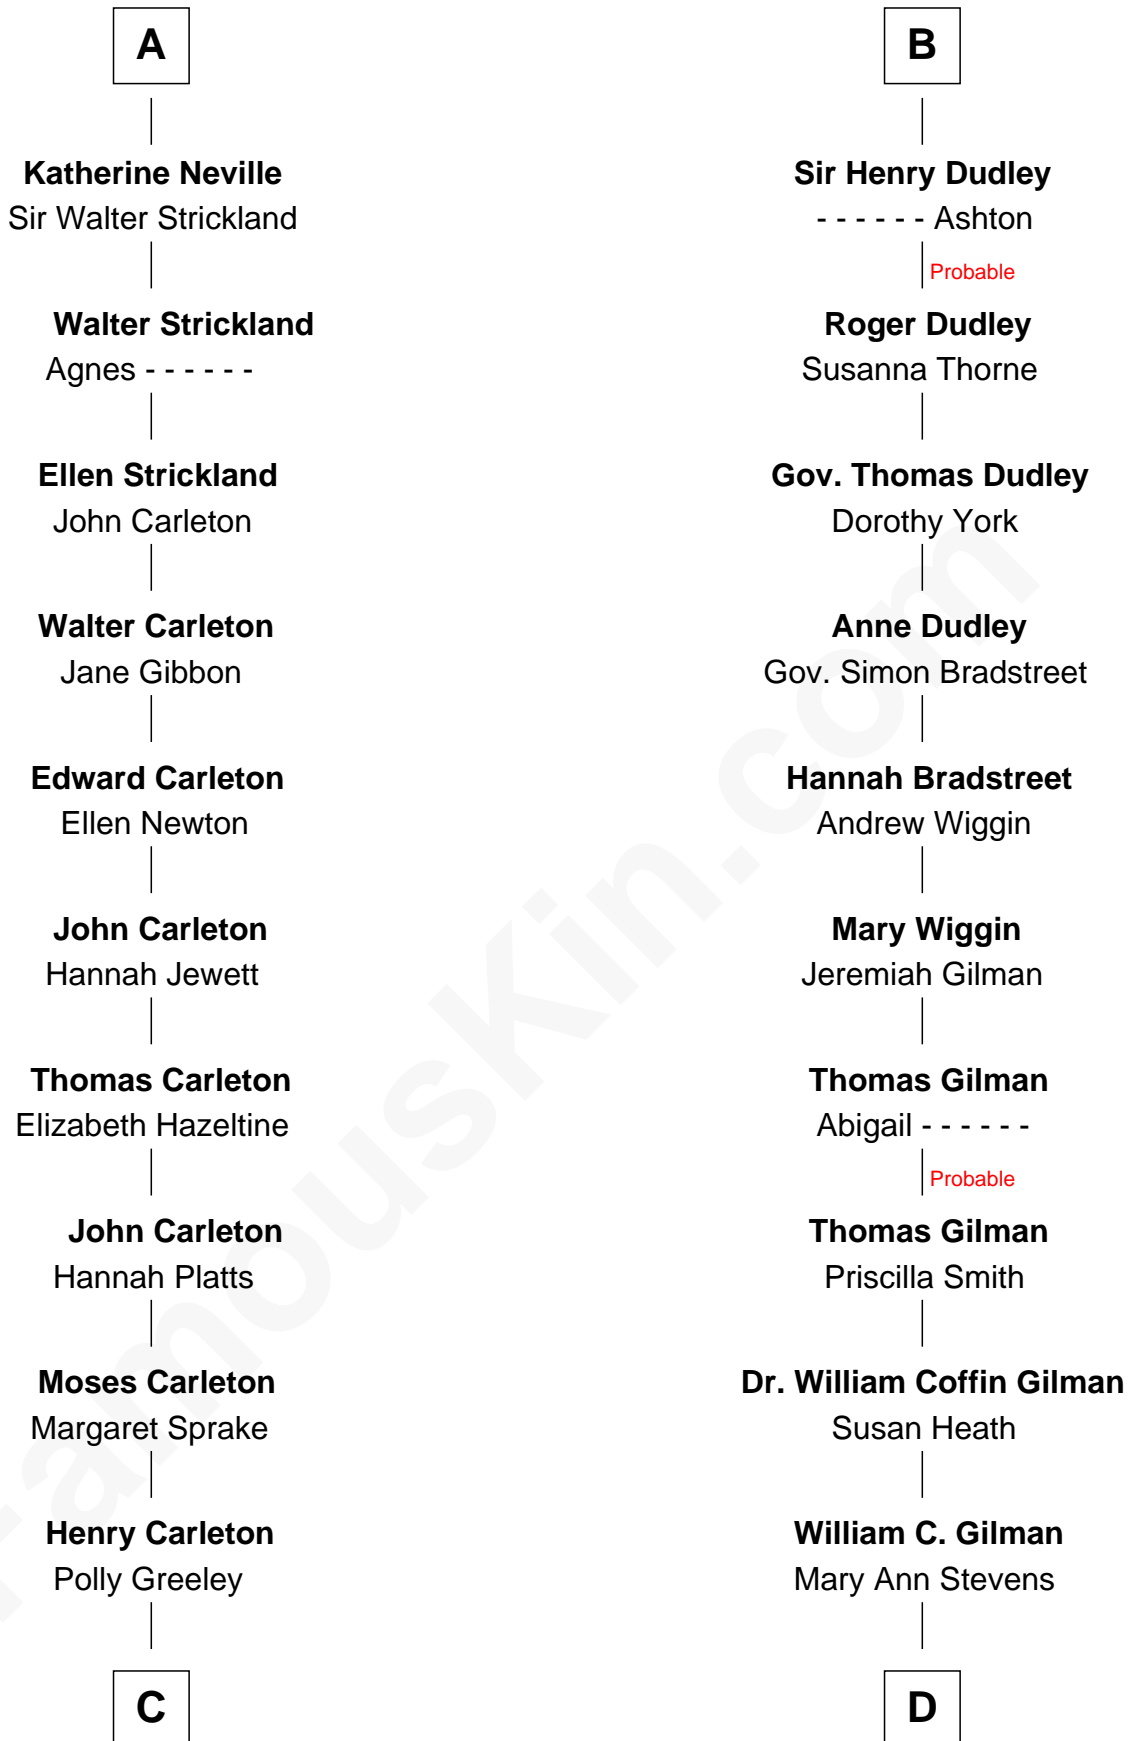

## Relationship Chart of

**Charles A. Pillsbury**

*Co-Founder of C.A. Pillsbury Co.*

18th cousin 2 times removed of

**George Hamilton**

*TV and Movie Actor*

**Ralph de Stafford**

Margaret de Audley

**C**

**Margaret Sprague Carleton**

George Alfred Pillsbury

**Charles A. Pillsbury**

*Co-Founder of C.A. Pillsbury Co.*

**D**

**George C. Gilman**

Elizabeth Melissa Lane