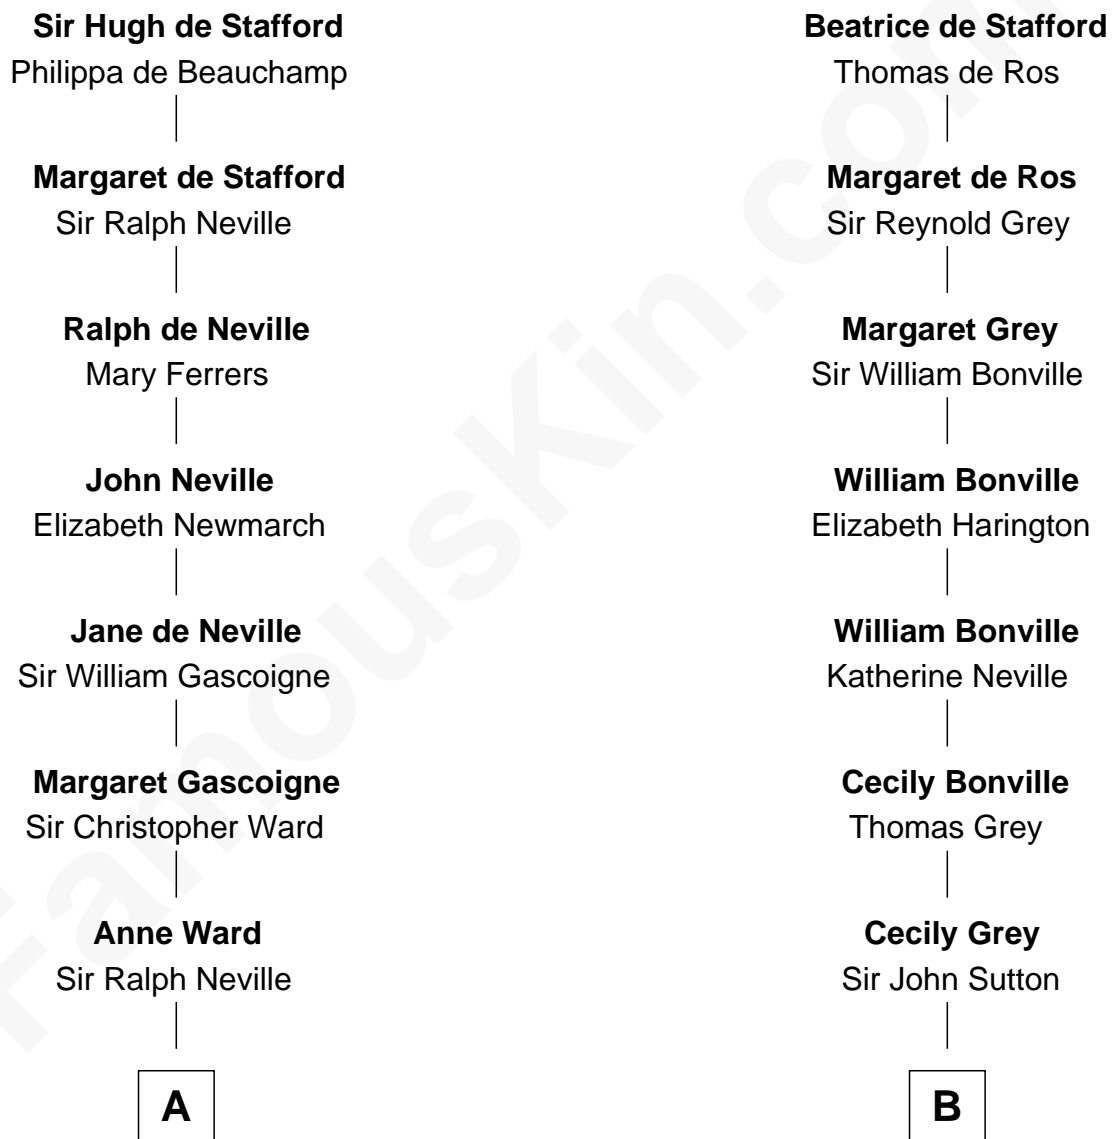

## Relationship Chart of

**Charles A. Pillsbury**

*Co-Founder of C.A. Pillsbury Co.*

18th cousin 2 times removed of

**George Hamilton**

*TV and Movie Actor*

**Ralph de Stafford**

Margaret de Audley