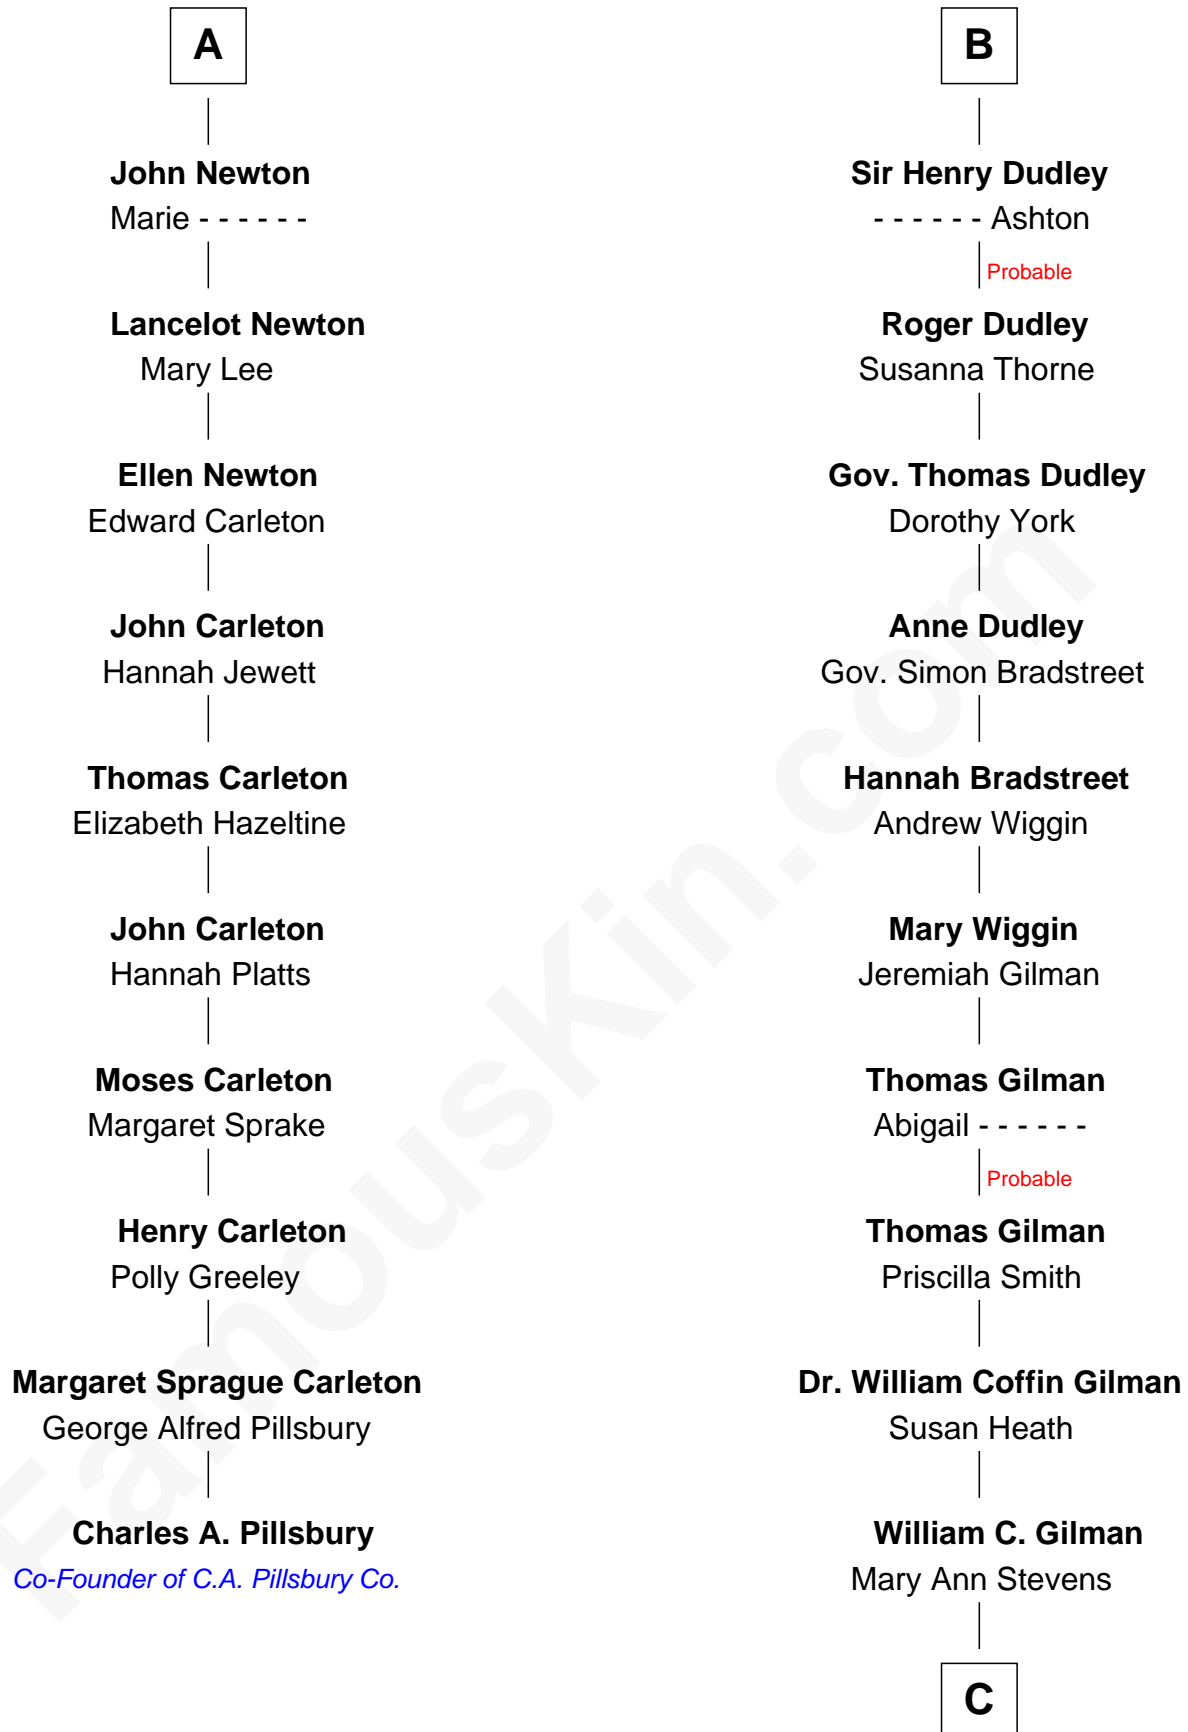

# FamousKin.com Relationship Chart of

**Charles A. Pillsbury**

*Co-Founder of C.A. Pillsbury Co.*

16th cousin 4 times removed of

**George Hamilton**

*TV and Movie Actor*

**Edmund Fitzalan**

Alice de Warenne

C

**George C. Gilman**  
Elizabeth Melissa Lane

**Lillian C. Gilman**  
Harry Fuller Hamilton

**George William Hamilton**  
Anne Lucille Stevens

**George Hamilton**  
*TV and Movie Actor*