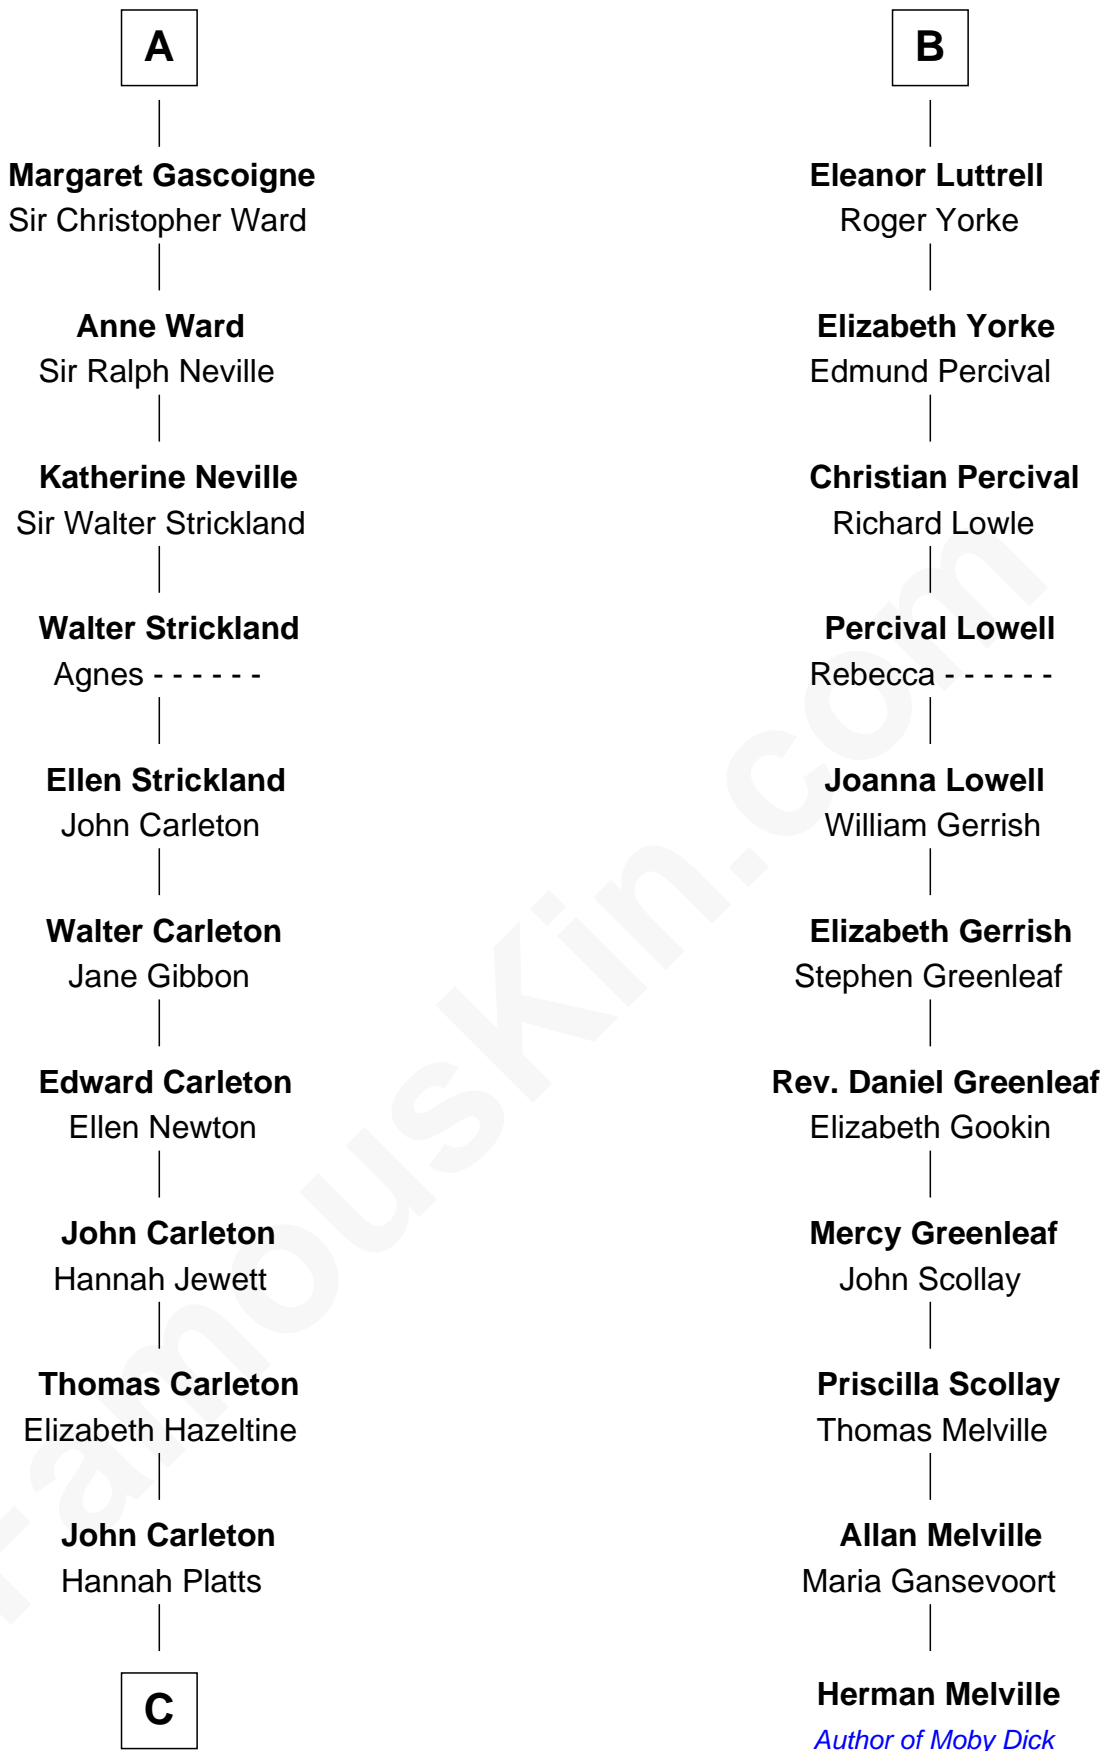

FamousKin.com

Relationship Chart of

Charles A. Pillsbury

Co-Founder of C.A. Pillsbury Co.

17th cousin 3 times removed of

Herman Melville

Author of *Moby Dick*

C

—
Moses Carleton
Margaret Sprake

—
Henry Carleton
Polly Greeley

—
Margaret Sprague Carleton
George Alfred Pillsbury

—
Charles A. Pillsbury
Co-Founder of C.A. Pillsbury Co.

FamousKin.com