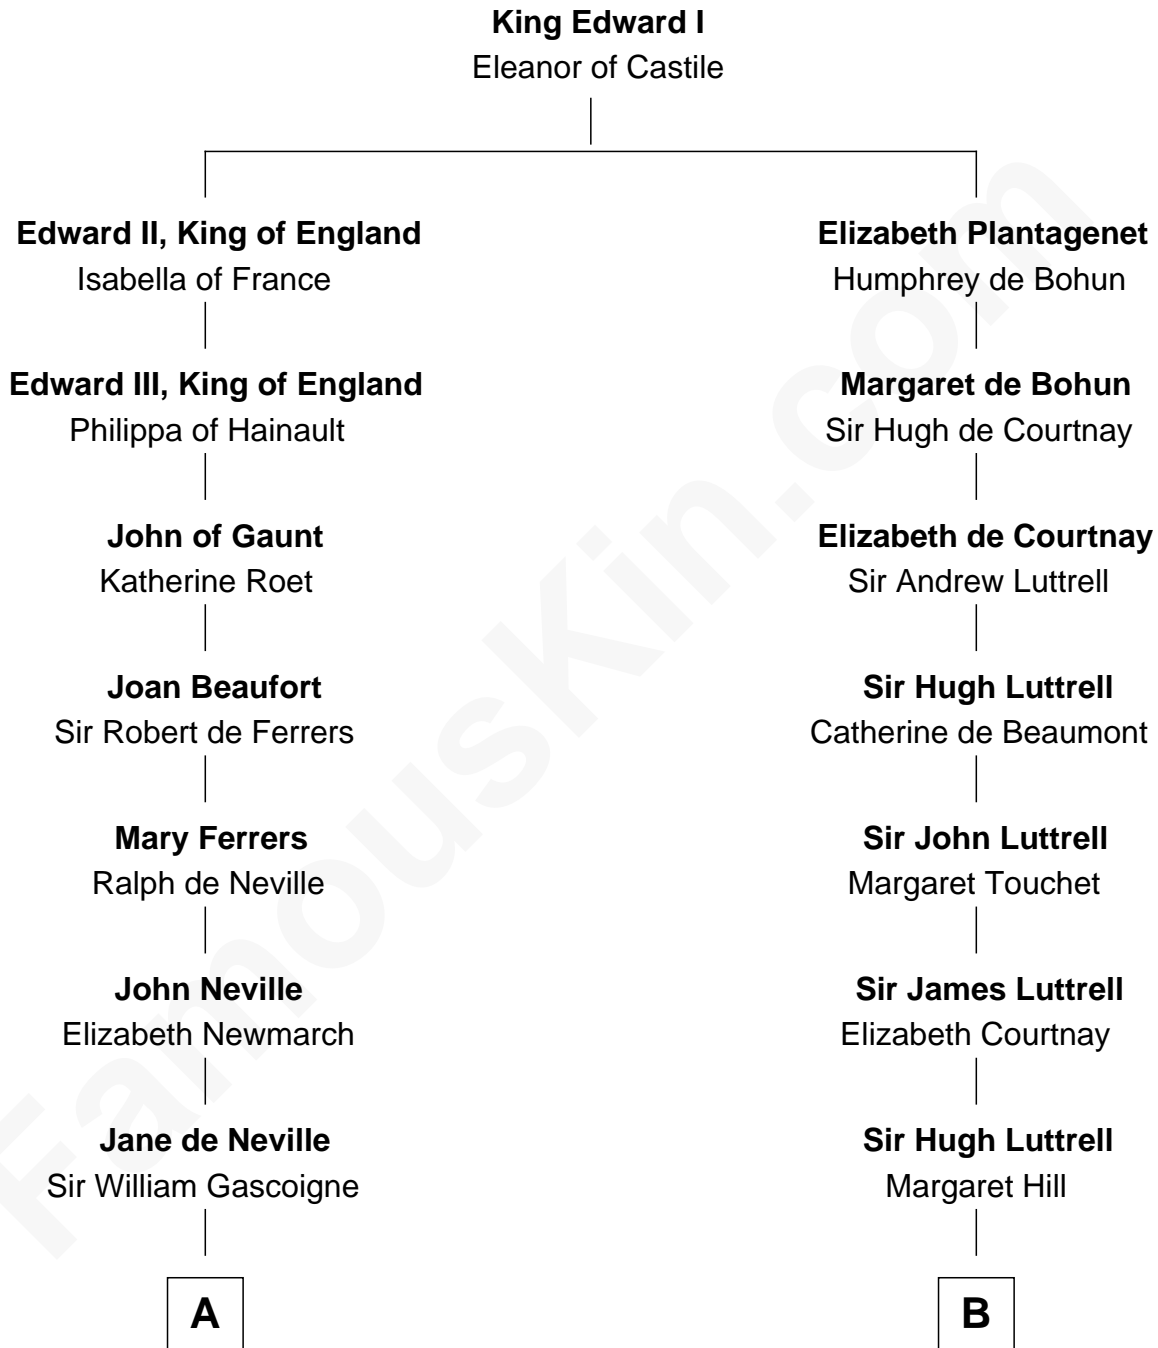

FamousKin.com

Relationship Chart of

Charles A. Pillsbury

Co-Founder of C.A. Pillsbury Co.

17th cousin 3 times removed of

Herman Melville

Author of *Moby Dick*

C

—
Moses Carleton
Margaret Sprake

—
Henry Carleton
Polly Greeley

—
Margaret Sprague Carleton
George Alfred Pillsbury

—
Charles A. Pillsbury
Co-Founder of C.A. Pillsbury Co.

FamousKin.com