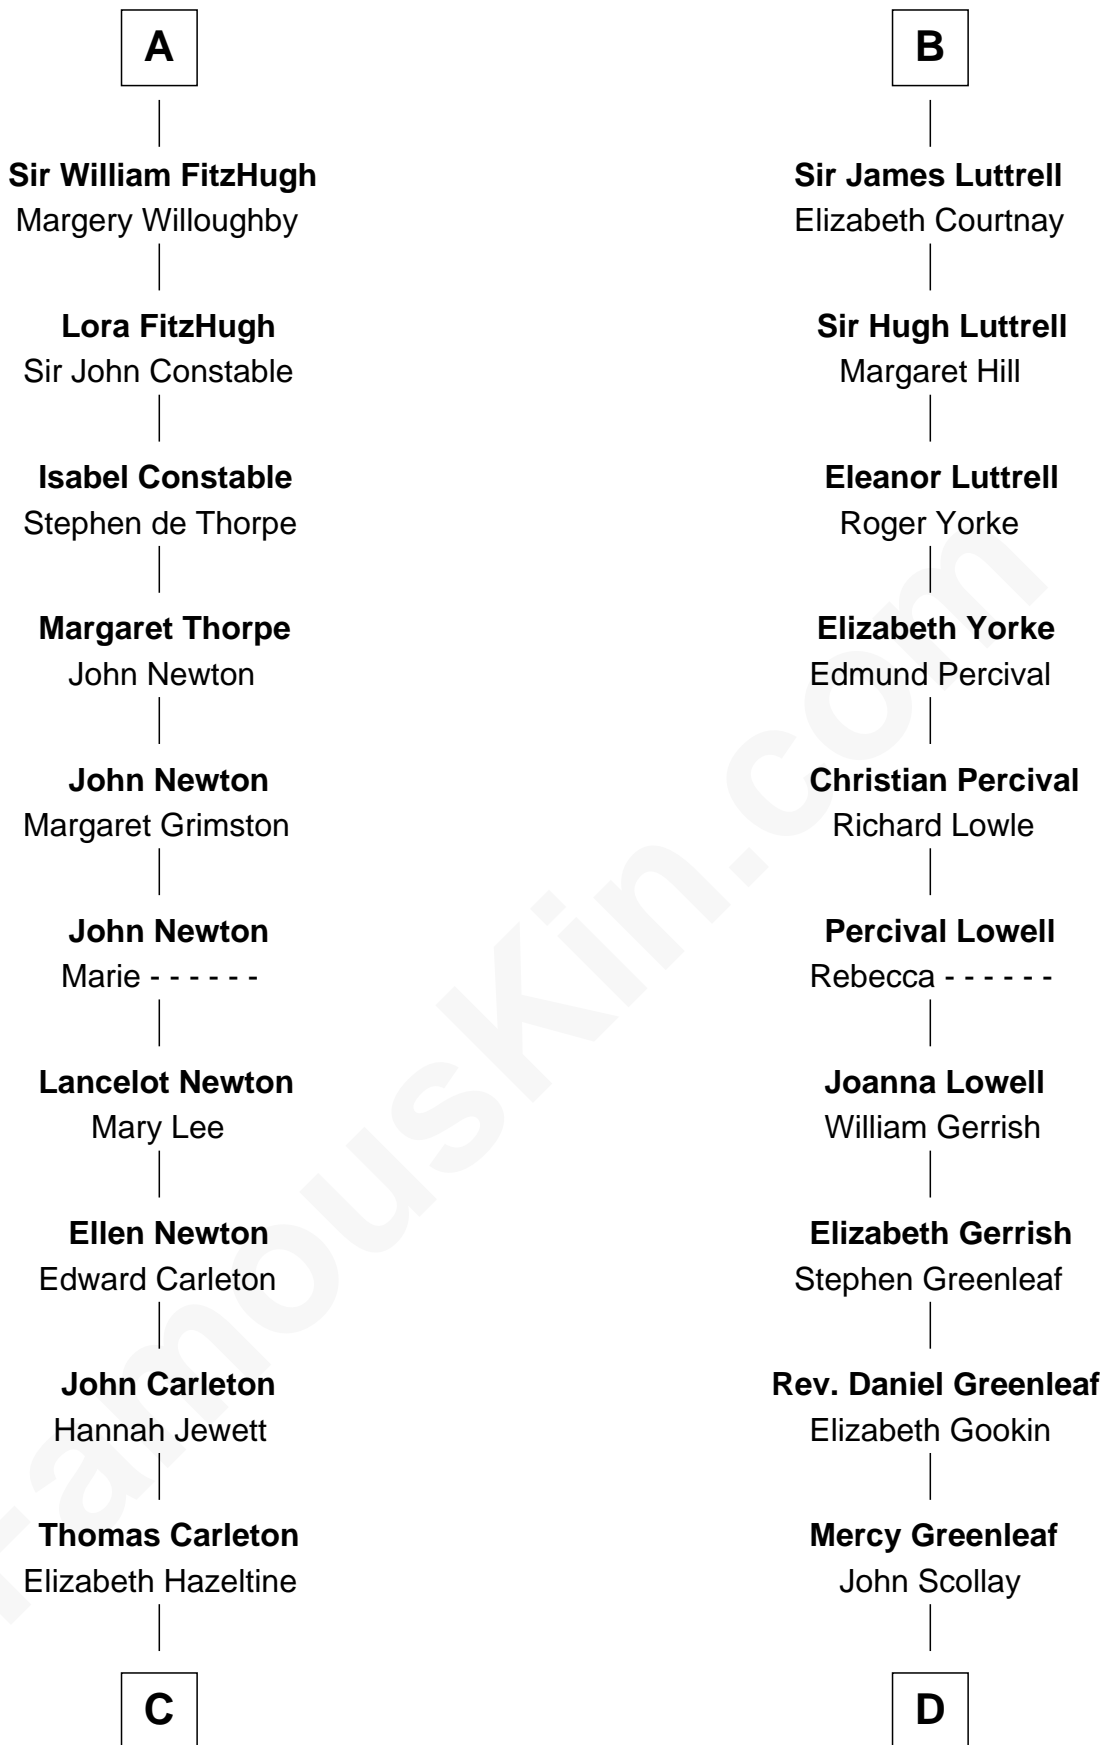

FamousKin.com Relationship Chart of

Charles A. Pillsbury

Co-Founder of C.A. Pillsbury Co.

19th cousin 2 times removed of

Herman Melville

Author of Moby Dick

John, King of England

C

John Carleton
Hannah Platts

Moses Carleton
Margaret Sprake

Henry Carleton
Polly Greeley

Margaret Sprague Carleton
George Alfred Pillsbury

Charles A. Pillsbury
Co-Founder of C.A. Pillsbury Co.

D

Priscilla Scollay
Thomas Melville