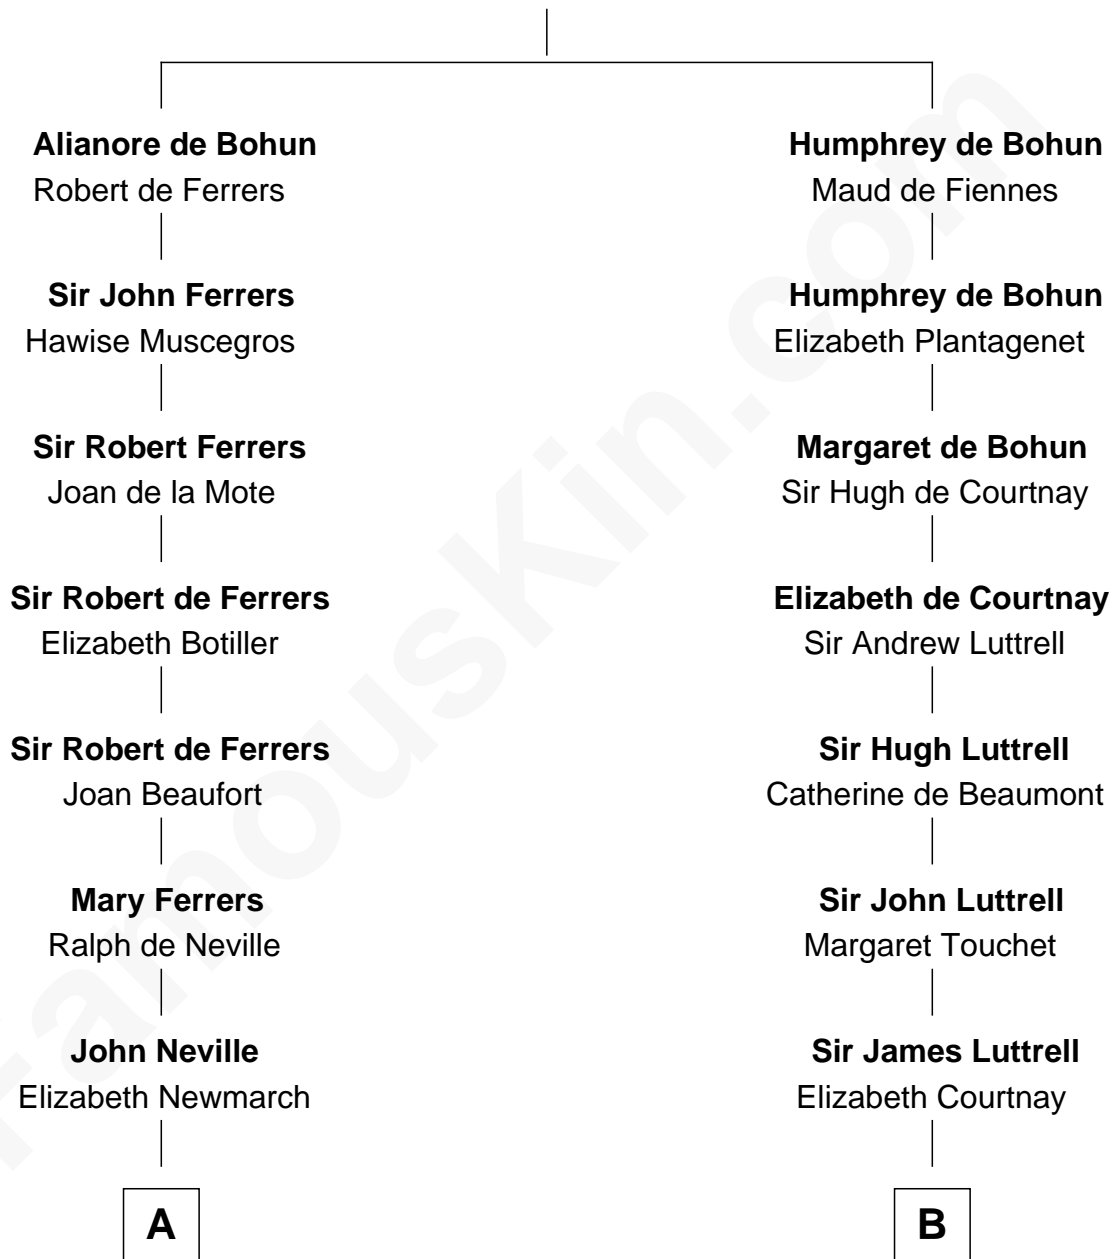

FamousKin.com

Relationship Chart of

Charles A. Pillsbury

Co-Founder of C.A. Pillsbury Co.

18th cousin 3 times removed of

Herman Melville

Author of Moby Dick

Sir Humphrey de Bohun

Eleanor de Braiose

C

John Carleton
Hannah Platts

Moses Carleton
Margaret Sprake

Henry Carleton
Polly Greeley

Margaret Sprague Carleton
George Alfred Pillsbury

Charles A. Pillsbury
Co-Founder of C.A. Pillsbury Co.