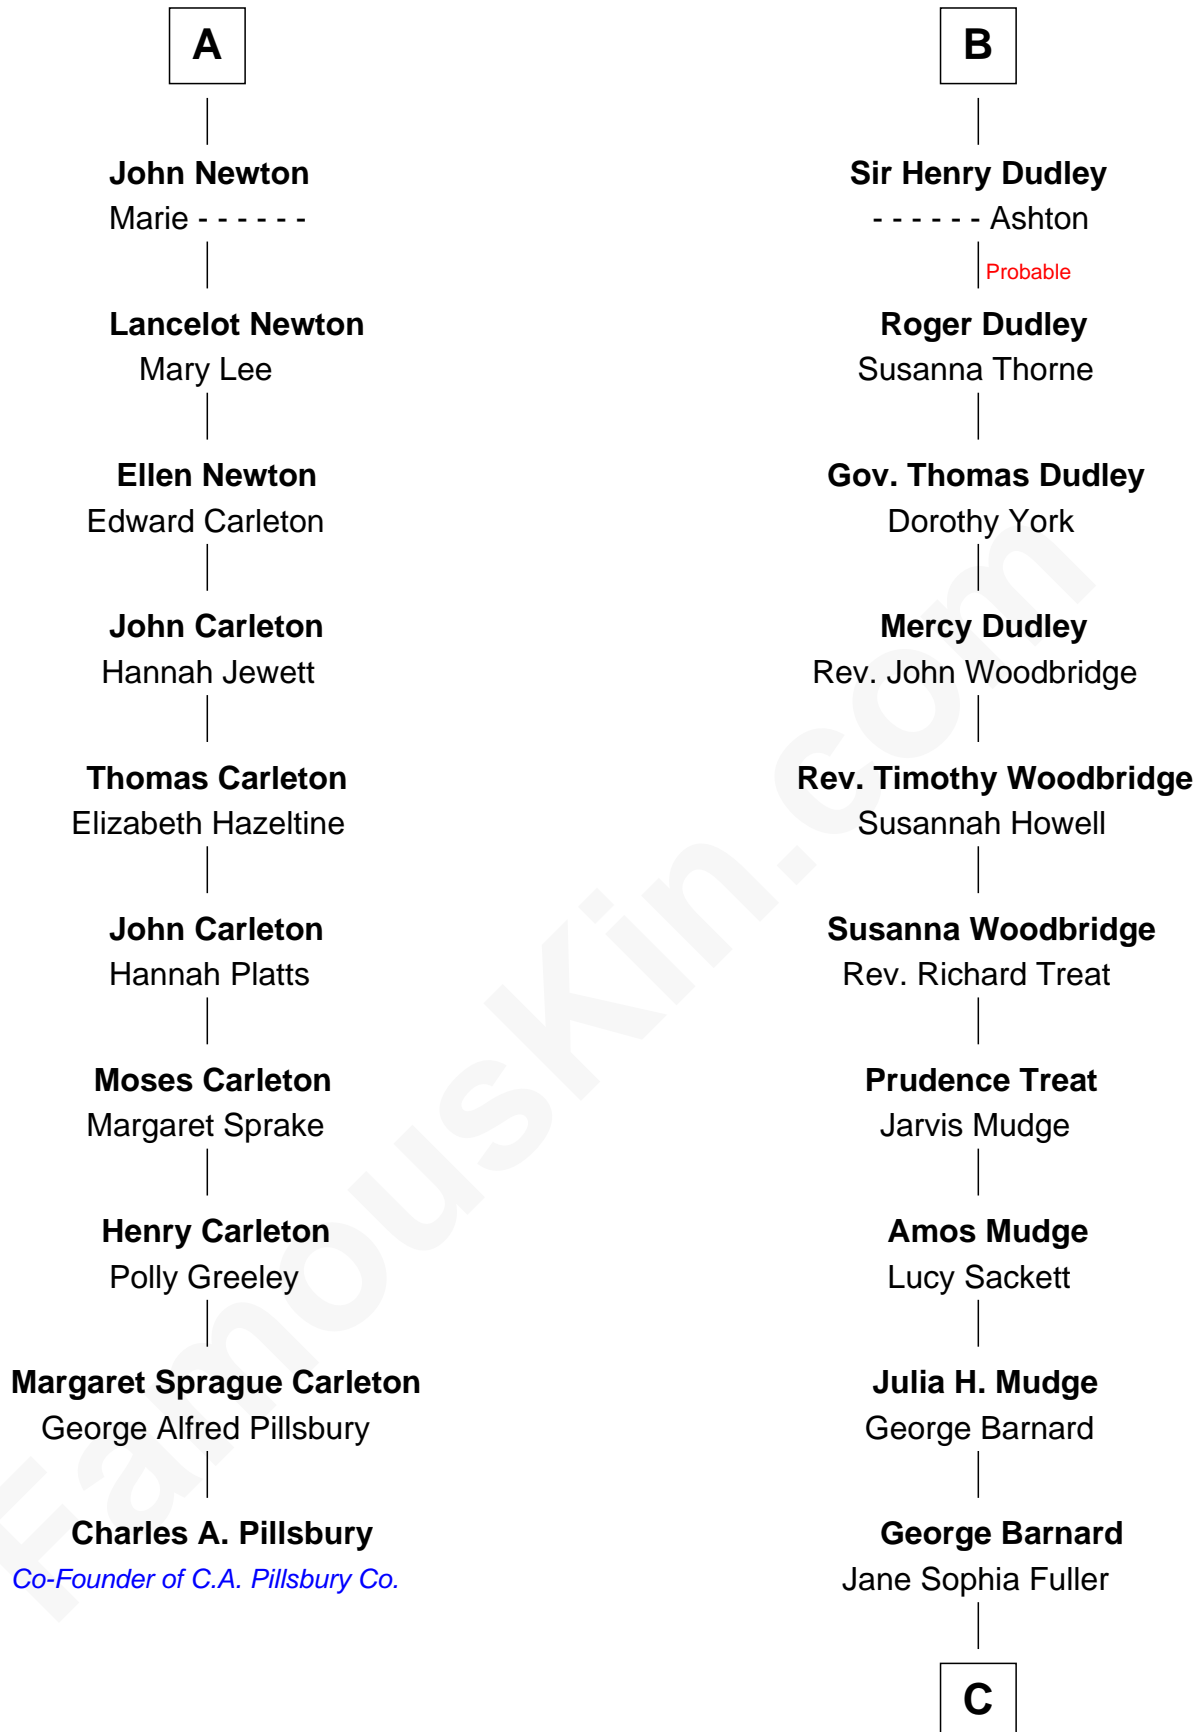

FamousKin.com Relationship Chart of

Charles A. Pillsbury

Co-Founder of C.A. Pillsbury Co.

16th cousin 3 times removed of

Dick Clark

Radio and TV Host

Edmund Fitzalan

Alice de Warenne

C

Charles Fuller Barnard

Anna May Aldridge

Julia Fuller Barnard

Richard Augustus Clark

Dick Clark

Radio and TV Host