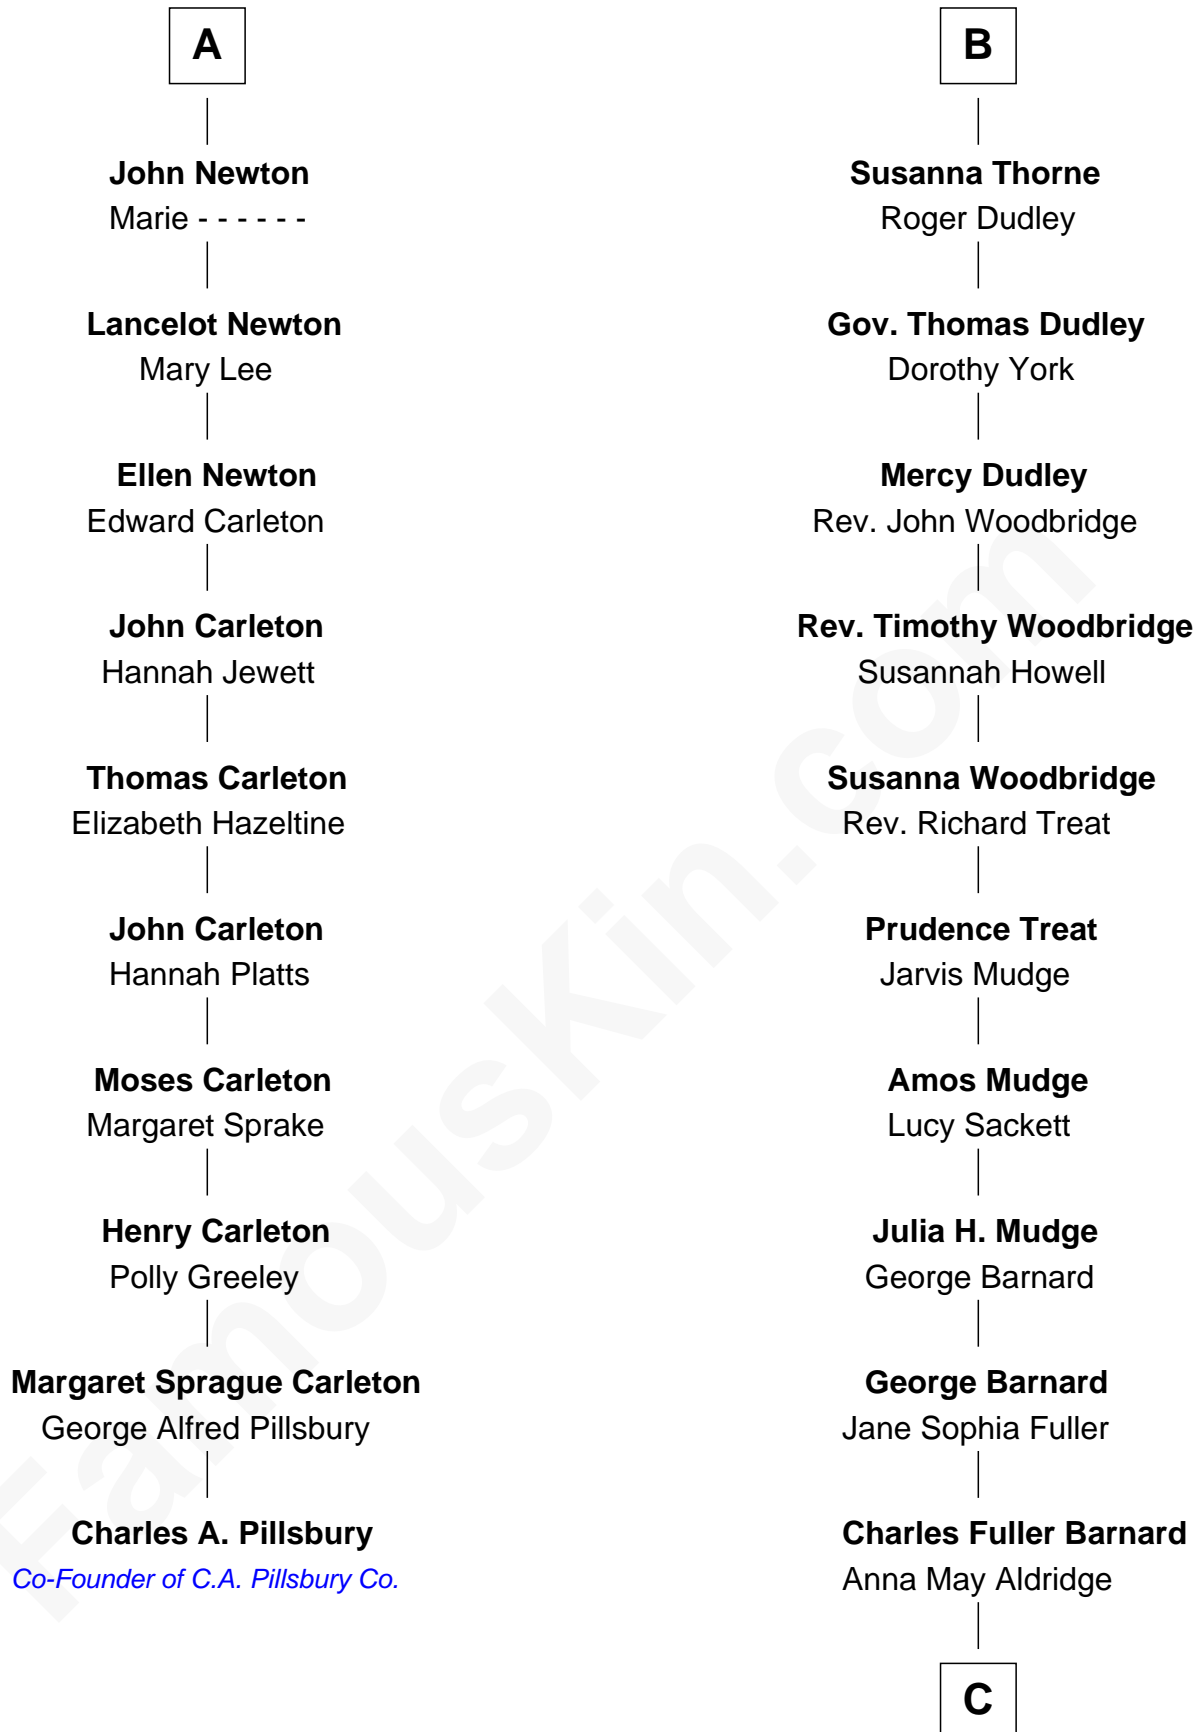

FamousKin.com Relationship Chart of

Charles A. Pillsbury

Co-Founder of C.A. Pillsbury Co.

16th cousin 2 times removed of

Dick Clark

Radio and TV Host

Sir John Grey

Avice Marmion

C

Julia Fuller Barnard
Richard Augustus Clark

Dick Clark
Radio and TV Host

FamousKin.com