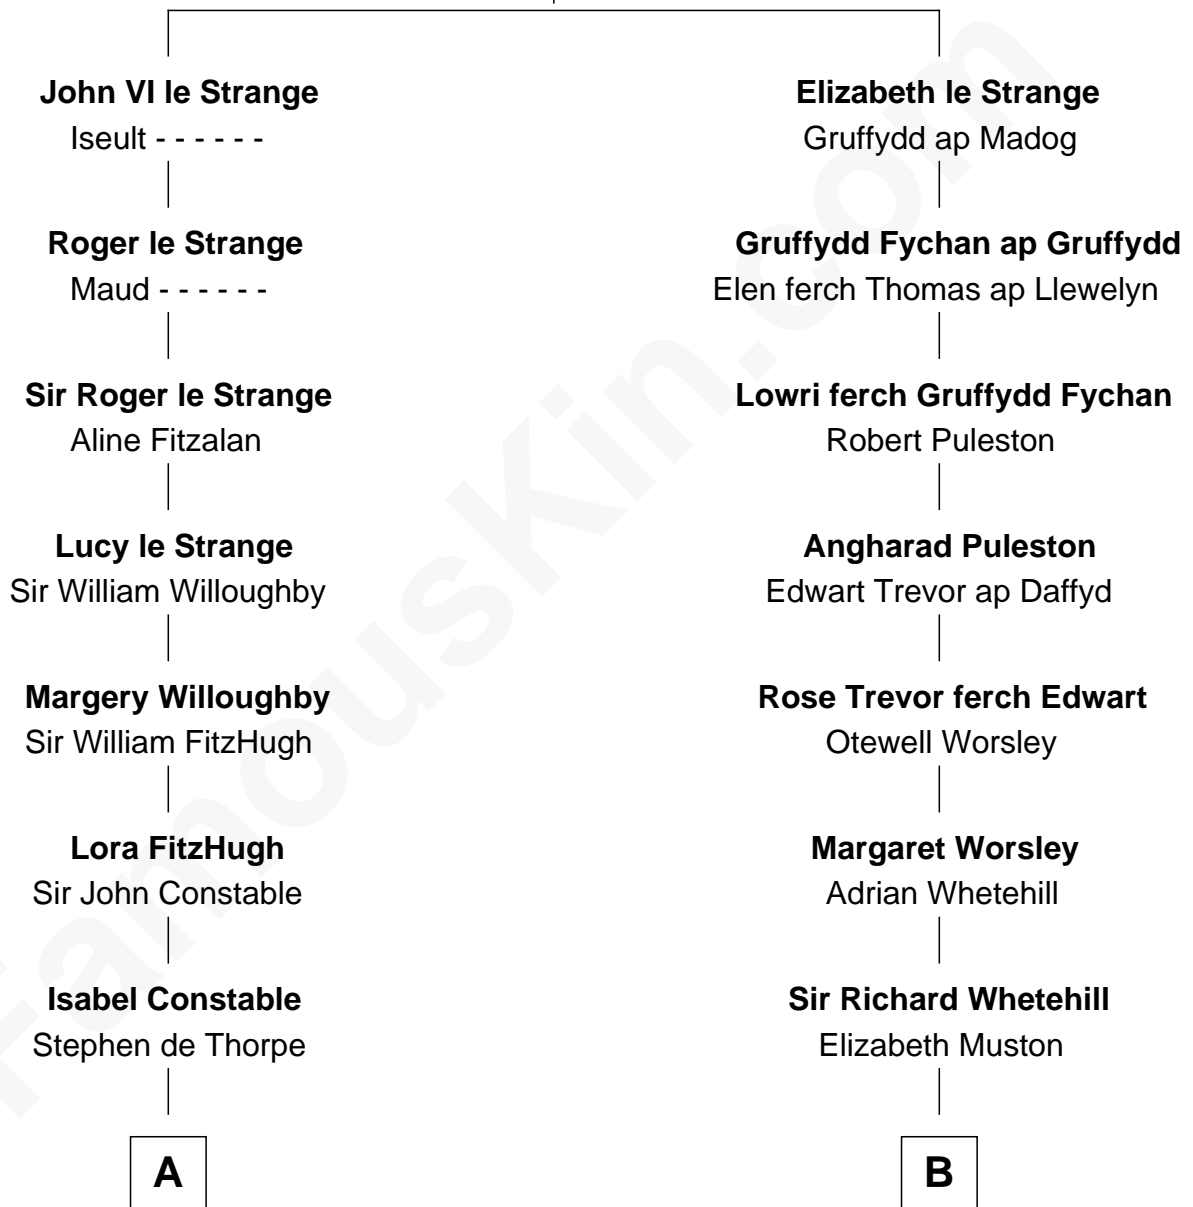

FamousKin.com Relationship Chart of

Charles A. Pillsbury

Co-Founder of C.A. Pillsbury Co.

18th cousin 2 times removed of

James Spader

TV and Movie Actor

John V le Strange

Maud de Walton

C

Margaret Sprague Carleton

George Alfred Pillsbury

Charles A. Pillsbury

Co-Founder of C.A. Pillsbury Co.

D

Edward Abbott Fraser

Myrtle H. Brown

James Randall Fraser

Elizabeth Higginson Bowditch

Jean Fraser

Stoddard Greenwood Spader

James Spader

TV and Movie Actor

FamousKin.com