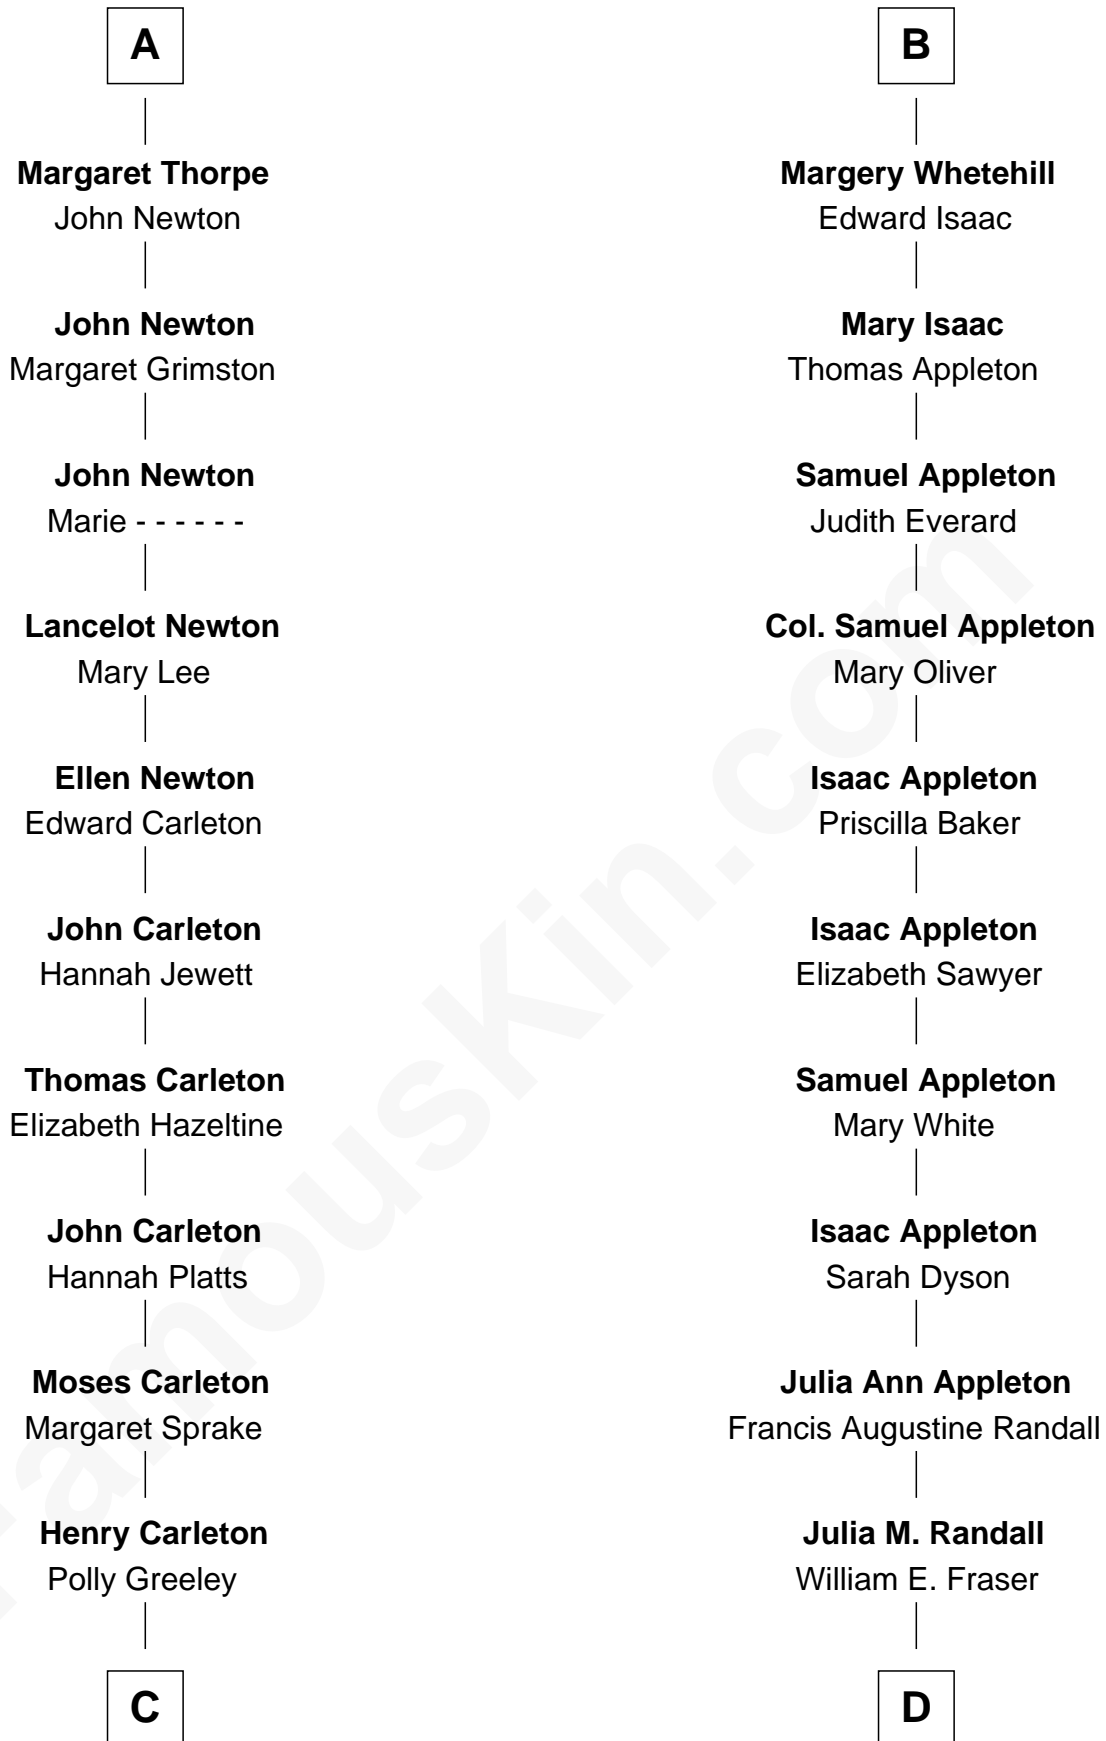

FamousKin.com Relationship Chart of

Charles A. Pillsbury

Co-Founder of C.A. Pillsbury Co.

18th cousin 2 times removed of

James Spader

TV and Movie Actor

John V le Strange

Maud de Walton

C

Margaret Sprague Carleton

George Alfred Pillsbury

Charles A. Pillsbury

Co-Founder of C.A. Pillsbury Co.

D

Edward Abbott Fraser

Myrtle H. Brown

James Randall Fraser

Elizabeth Higginson Bowditch

Jean Fraser

Stoddard Greenwood Spader

James Spader

TV and Movie Actor

FamousKin.com