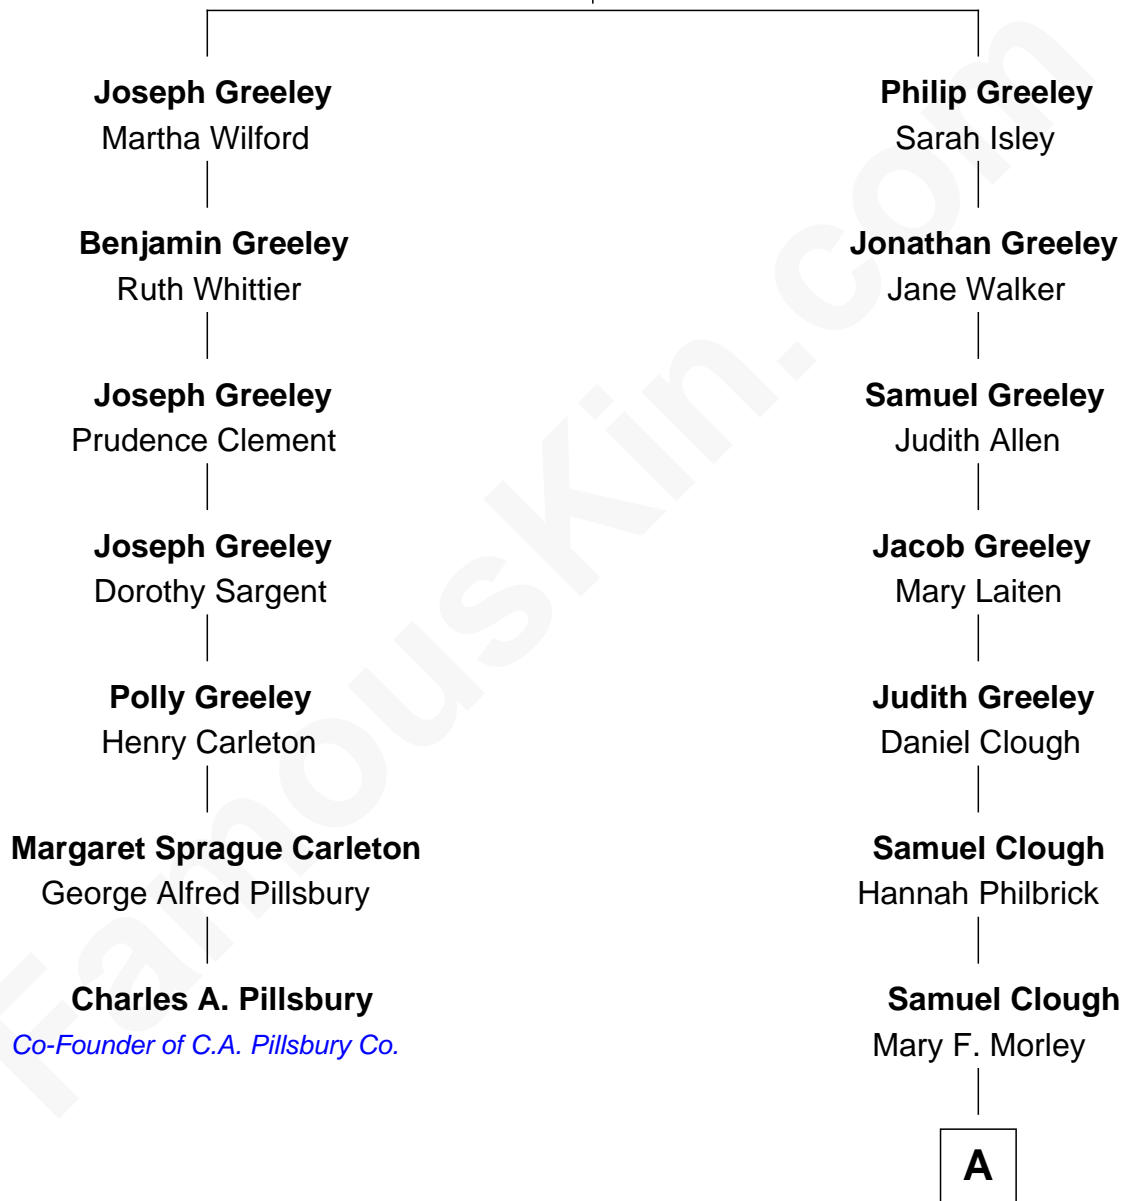

FamousKin.com Relationship Chart of

Charles A. Pillsbury

Co-Founder of C.A. Pillsbury Co.

6th cousin 5 times removed of

Hilary Swank

Movie Actress

Andrew Greeley

Mary Moyce

A

John Clough

Carrie Della Martin

Harold Frederick Clough

Dora Annabelle McMillan

James Kenneth Clough

Frances Martha Dominguez

Judy Kay Clough