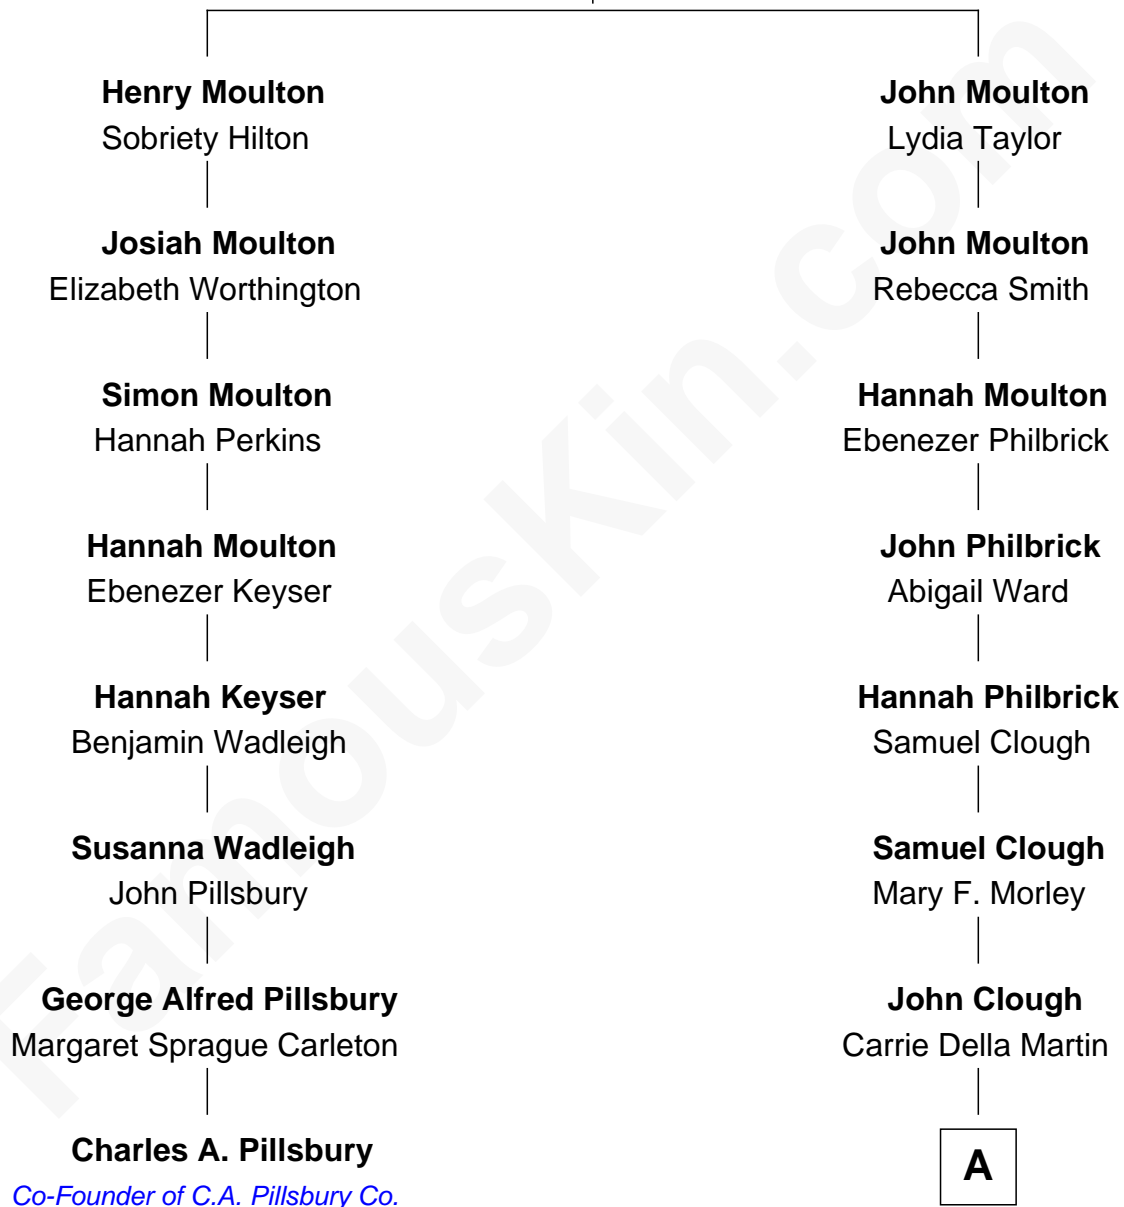

# FamousKin.com Relationship Chart of

**Charles A. Pillsbury**

*Co-Founder of C.A. Pillsbury Co.*

7th cousin 3 times removed of

**Hilary Swank**

*Movie Actress*

**John Moulton**

Anne Greene

A

**Harold Frederick Clough**

Dora Annabelle McMillan

**James Kenneth Clough**

Frances Martha Dominguez

**Judy Kay Clough**

Stephen Michael Swank

**Hilary Swank**

*Movie Actress*