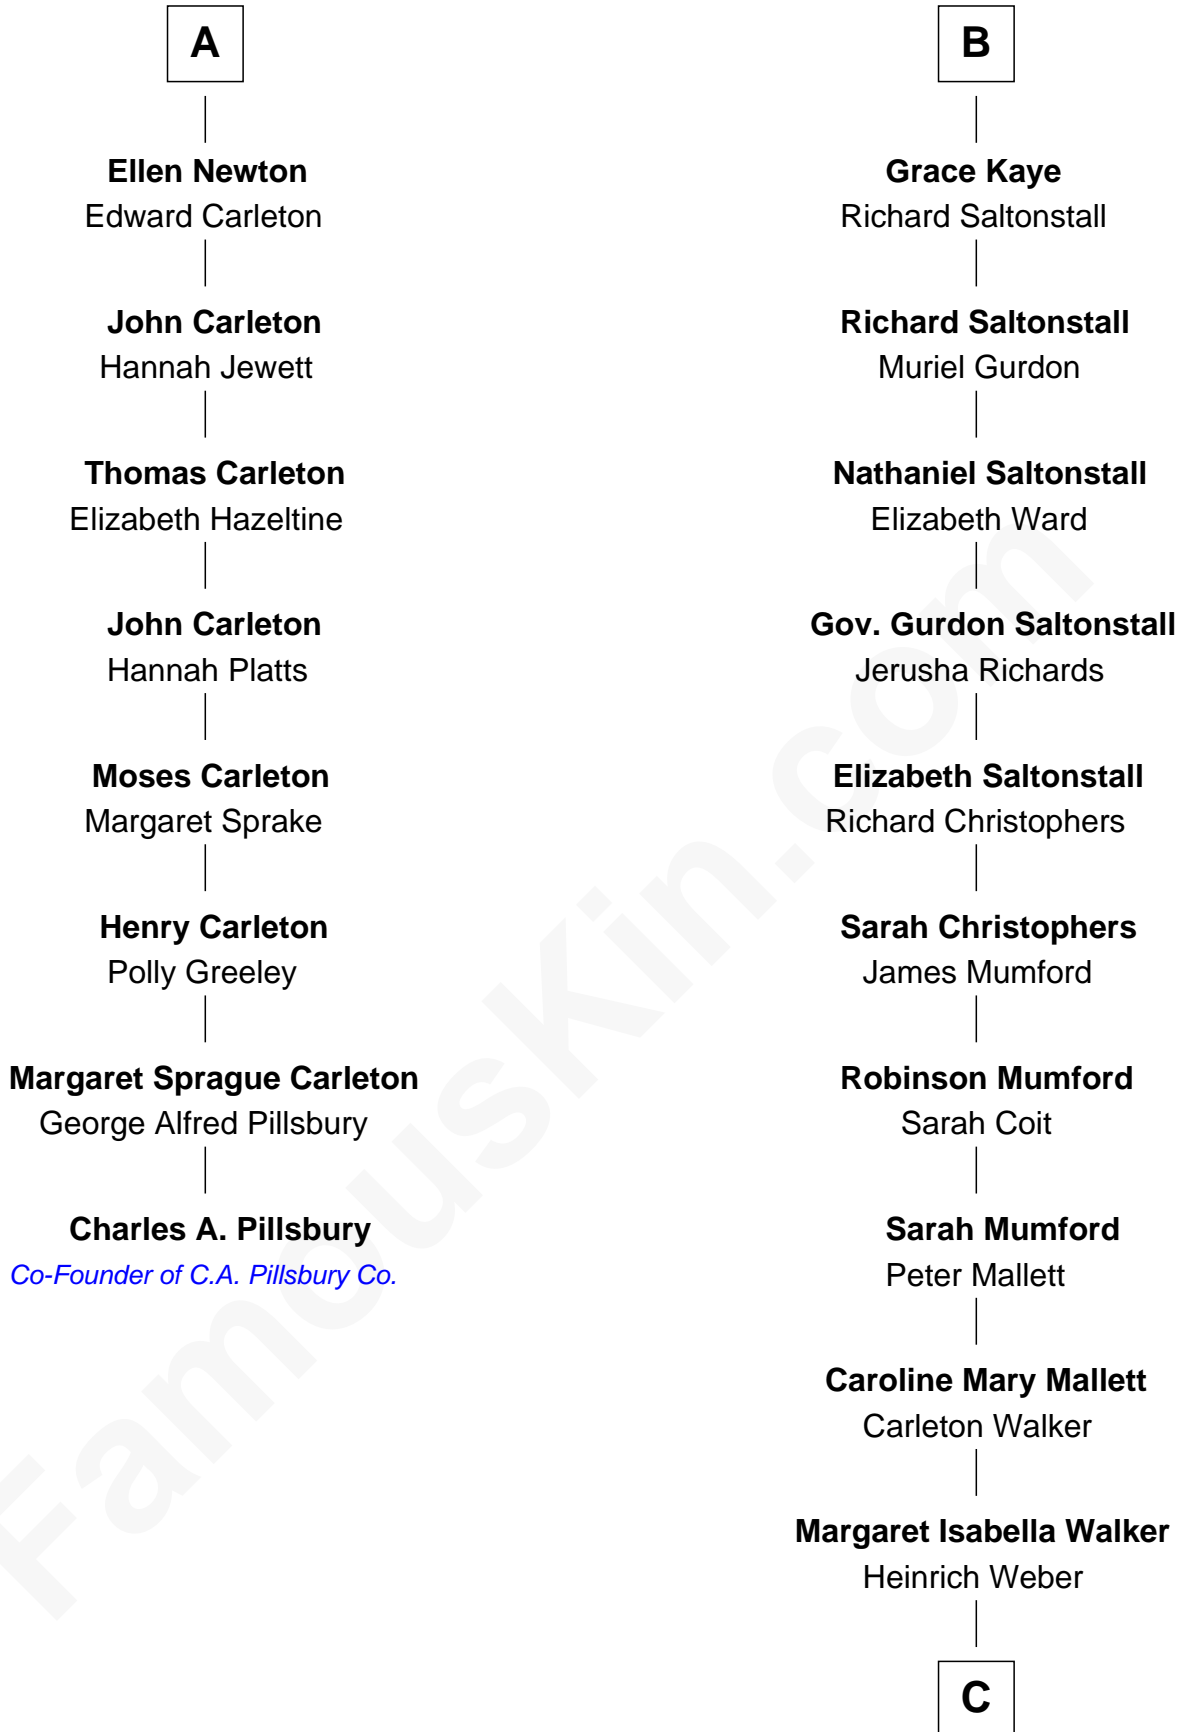

FamousKin.com Relationship Chart of

Charles A. Pillsbury

Co-Founder of C.A. Pillsbury Co.

14th cousin 6 times removed of

Carly Fiorina

CEO of Hewlett-Packard

C

John Walker Weber

Maude Graves

Cara Carleton Weber

Harold Marvin Sneed

Joseph Tyree Sneed

Madelon Montross Juergens

Carly Fiorina

CEO of Hewlett-Packard