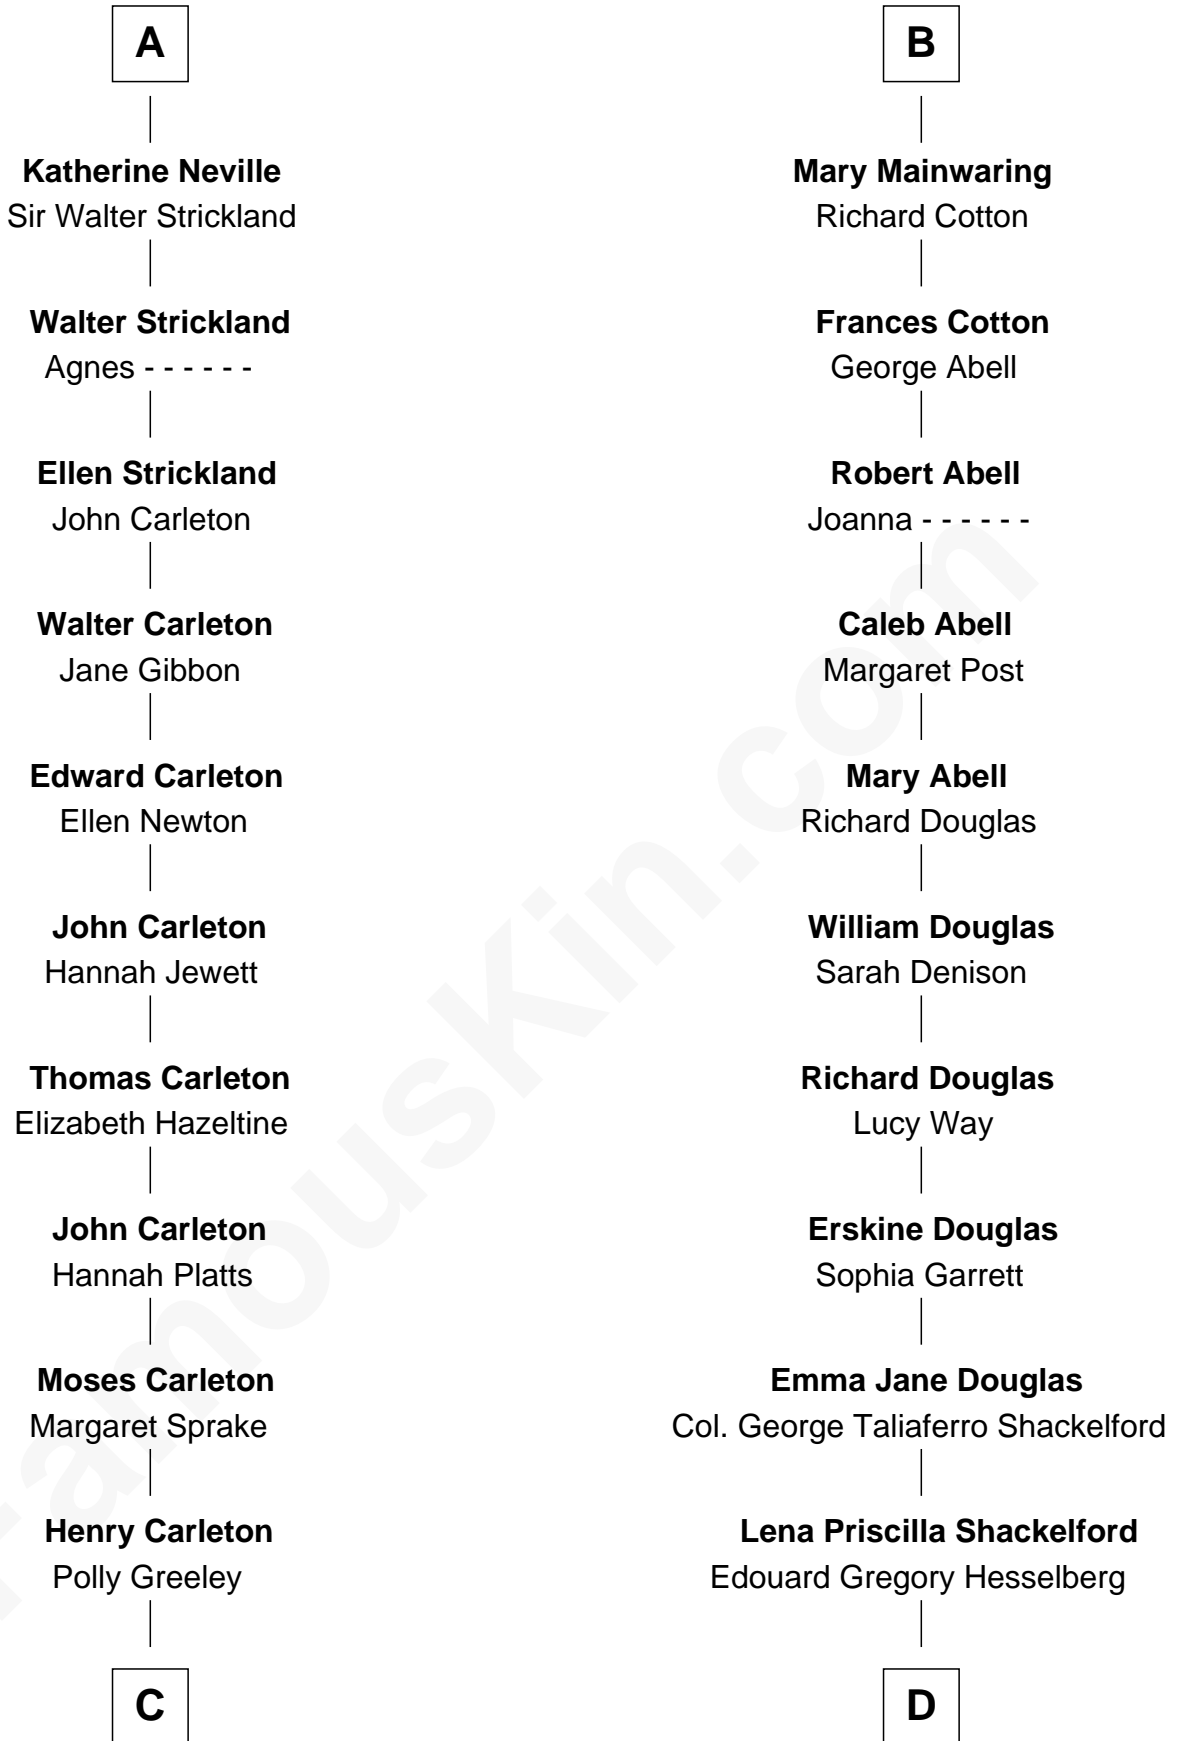

FamousKin.com Relationship Chart of

Charles A. Pillsbury

Co-Founder of C.A. Pillsbury Co.

18th cousin 1 time removed of

Illeana Douglas

TV and Movie Actress

C

Margaret Sprague Carleton