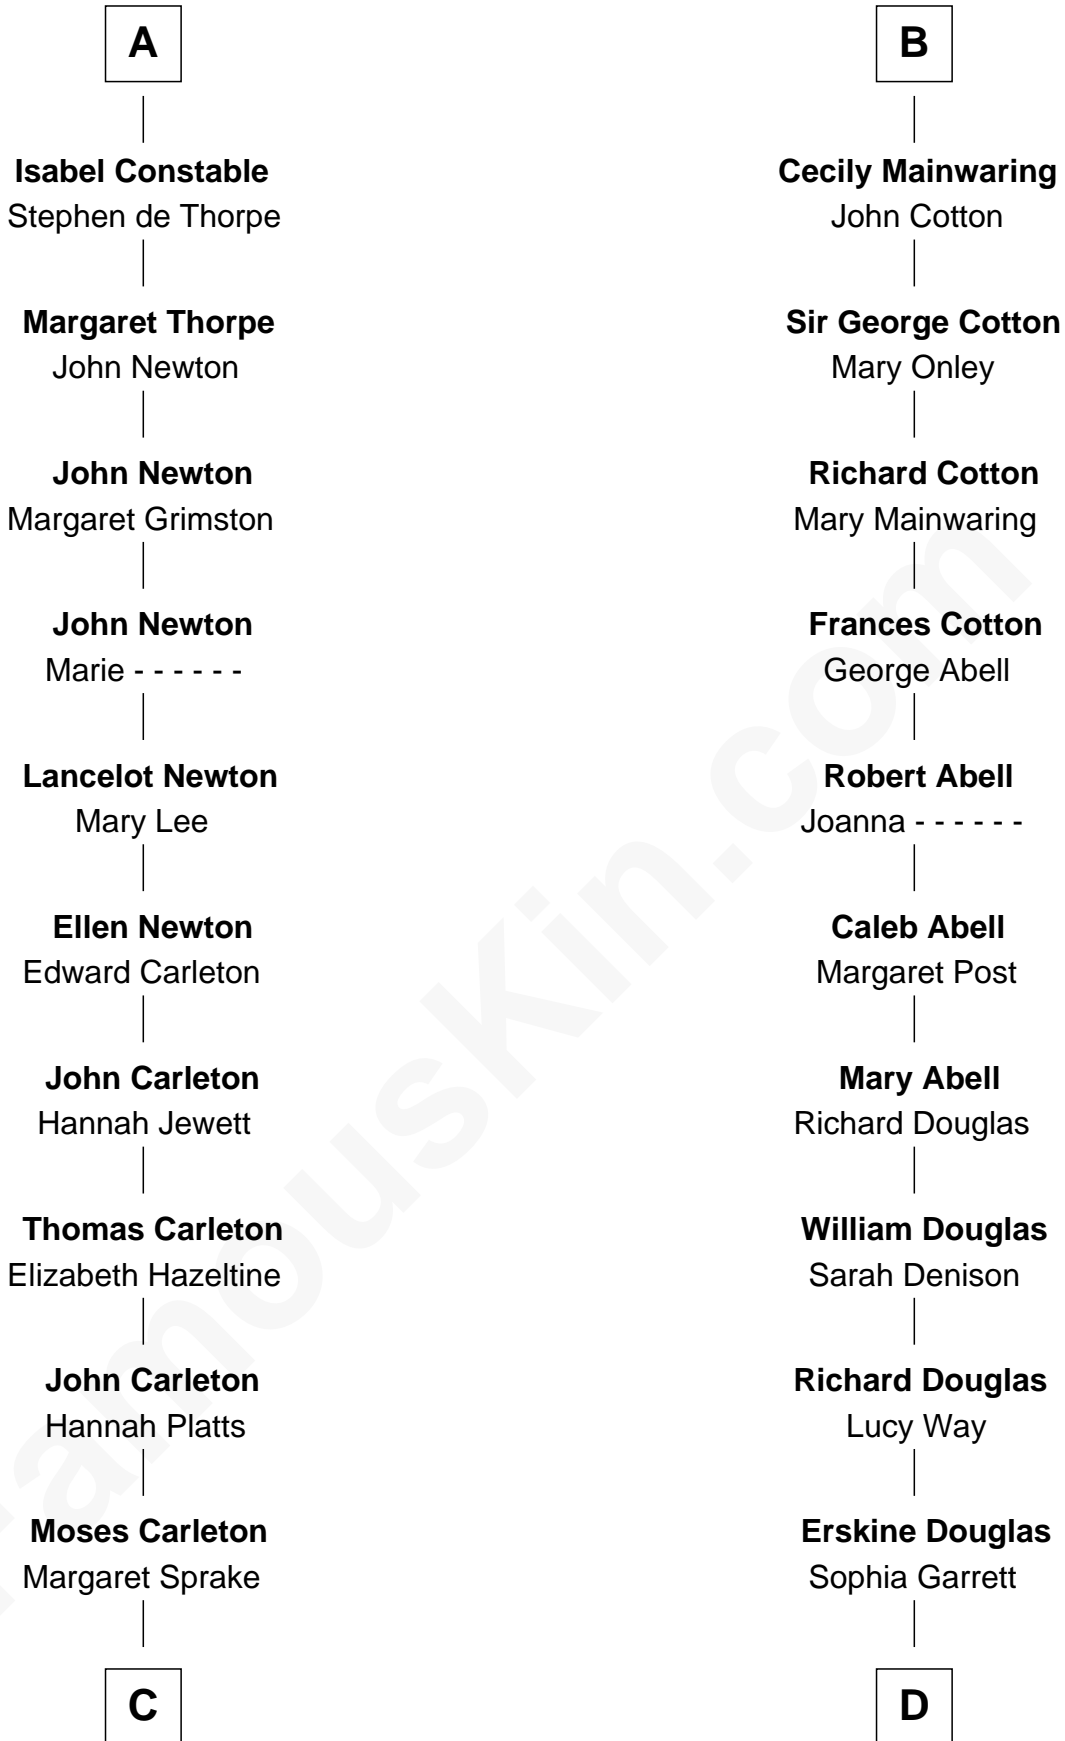

## Relationship Chart of

**Charles A. Pillsbury**

*Co-Founder of C.A. Pillsbury Co.*

19th cousin 2 times removed of

**Illeana Douglas**

*TV and Movie Actress*

**Sir Roger de Quincy**

Helen of Galloway

**C**

**Henry Carleton**

Polly Greeley

**Margaret Sprague Carleton**

George Alfred Pillsbury

**Charles A. Pillsbury**

*Co-Founder of C.A. Pillsbury Co.*

**D**

**Emma Jane Douglas**

Col. George Taliaferro Shackelford

**Lena Priscilla Shackelford**

Edouard Gregory Hesselberg

**Melvyn Edouard Hesselberg**

Rosalind Hightower

**Gregory Hesselberg**

Joan Georgescu