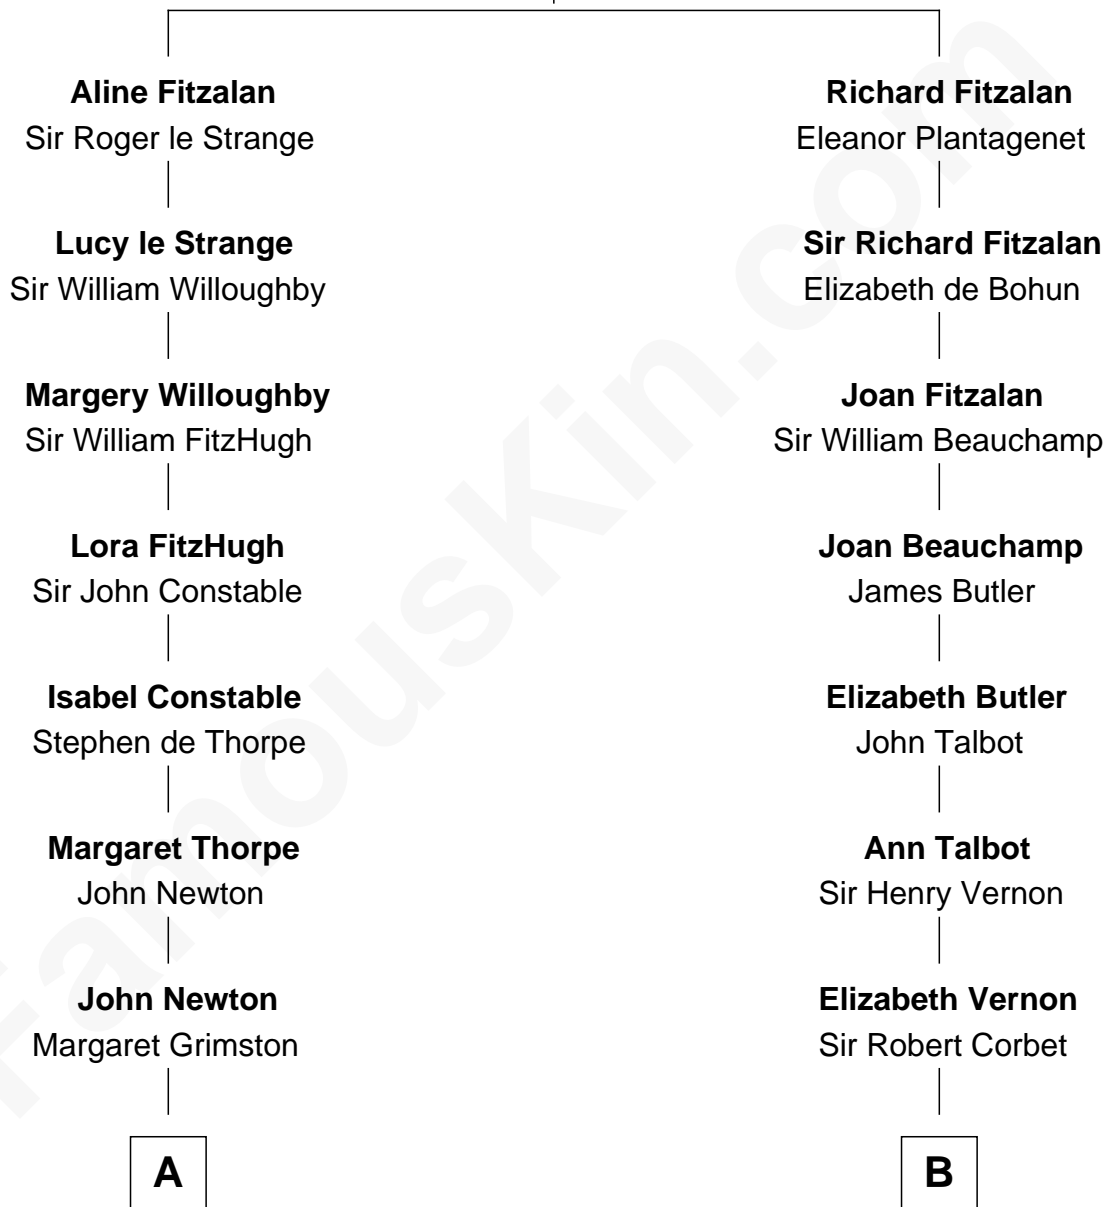

# FamousKin.com Relationship Chart of

**Charles A. Pillsbury**

*Co-Founder of C.A. Pillsbury Co.*

16th cousin 5 times removed of

**Illeana Douglas**

*TV and Movie Actress*

**Edmund Fitzalan**

Alice de Warenne

C

**Emma Jane Douglas**

Col. George Taliaferro Shackelford

**Lena Priscilla Shackelford**

Edouard Gregory Hesselberg

**Melvyn Edouard Hesselberg**

Rosalind Hightower

**Gregory Hesselberg**

Joan Georgescu

**Illeana Douglas**

*TV and Movie Actress*