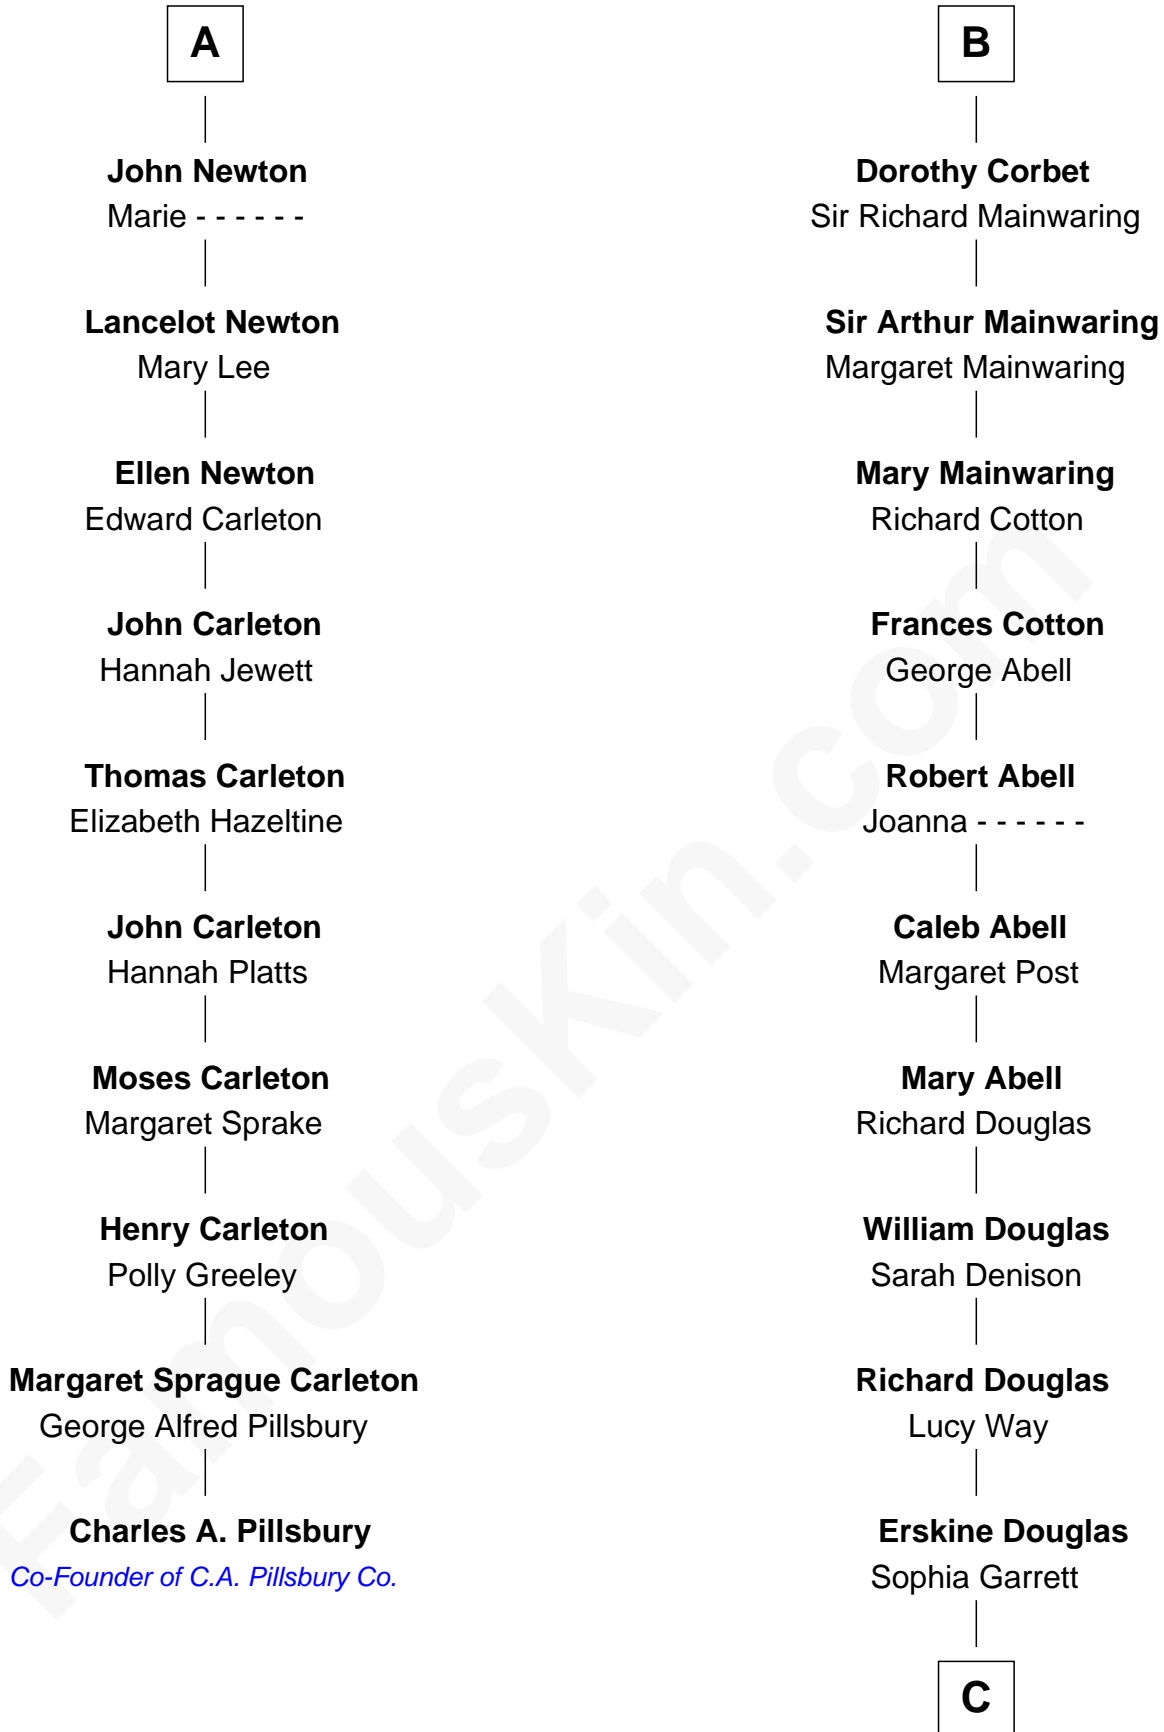

# FamousKin.com Relationship Chart of

**Charles A. Pillsbury**

*Co-Founder of C.A. Pillsbury Co.*

16th cousin 5 times removed of

**Illeana Douglas**

*TV and Movie Actress*

**Edmund Fitzalan**

Alice de Warenne

C

**Emma Jane Douglas**

Col. George Taliaferro Shackelford

**Lena Priscilla Shackelford**

Edouard Gregory Hesselberg

**Melvyn Edouard Hesselberg**

Rosalind Hightower

**Gregory Hesselberg**

Joan Georgescu

**Illeana Douglas**

*TV and Movie Actress*