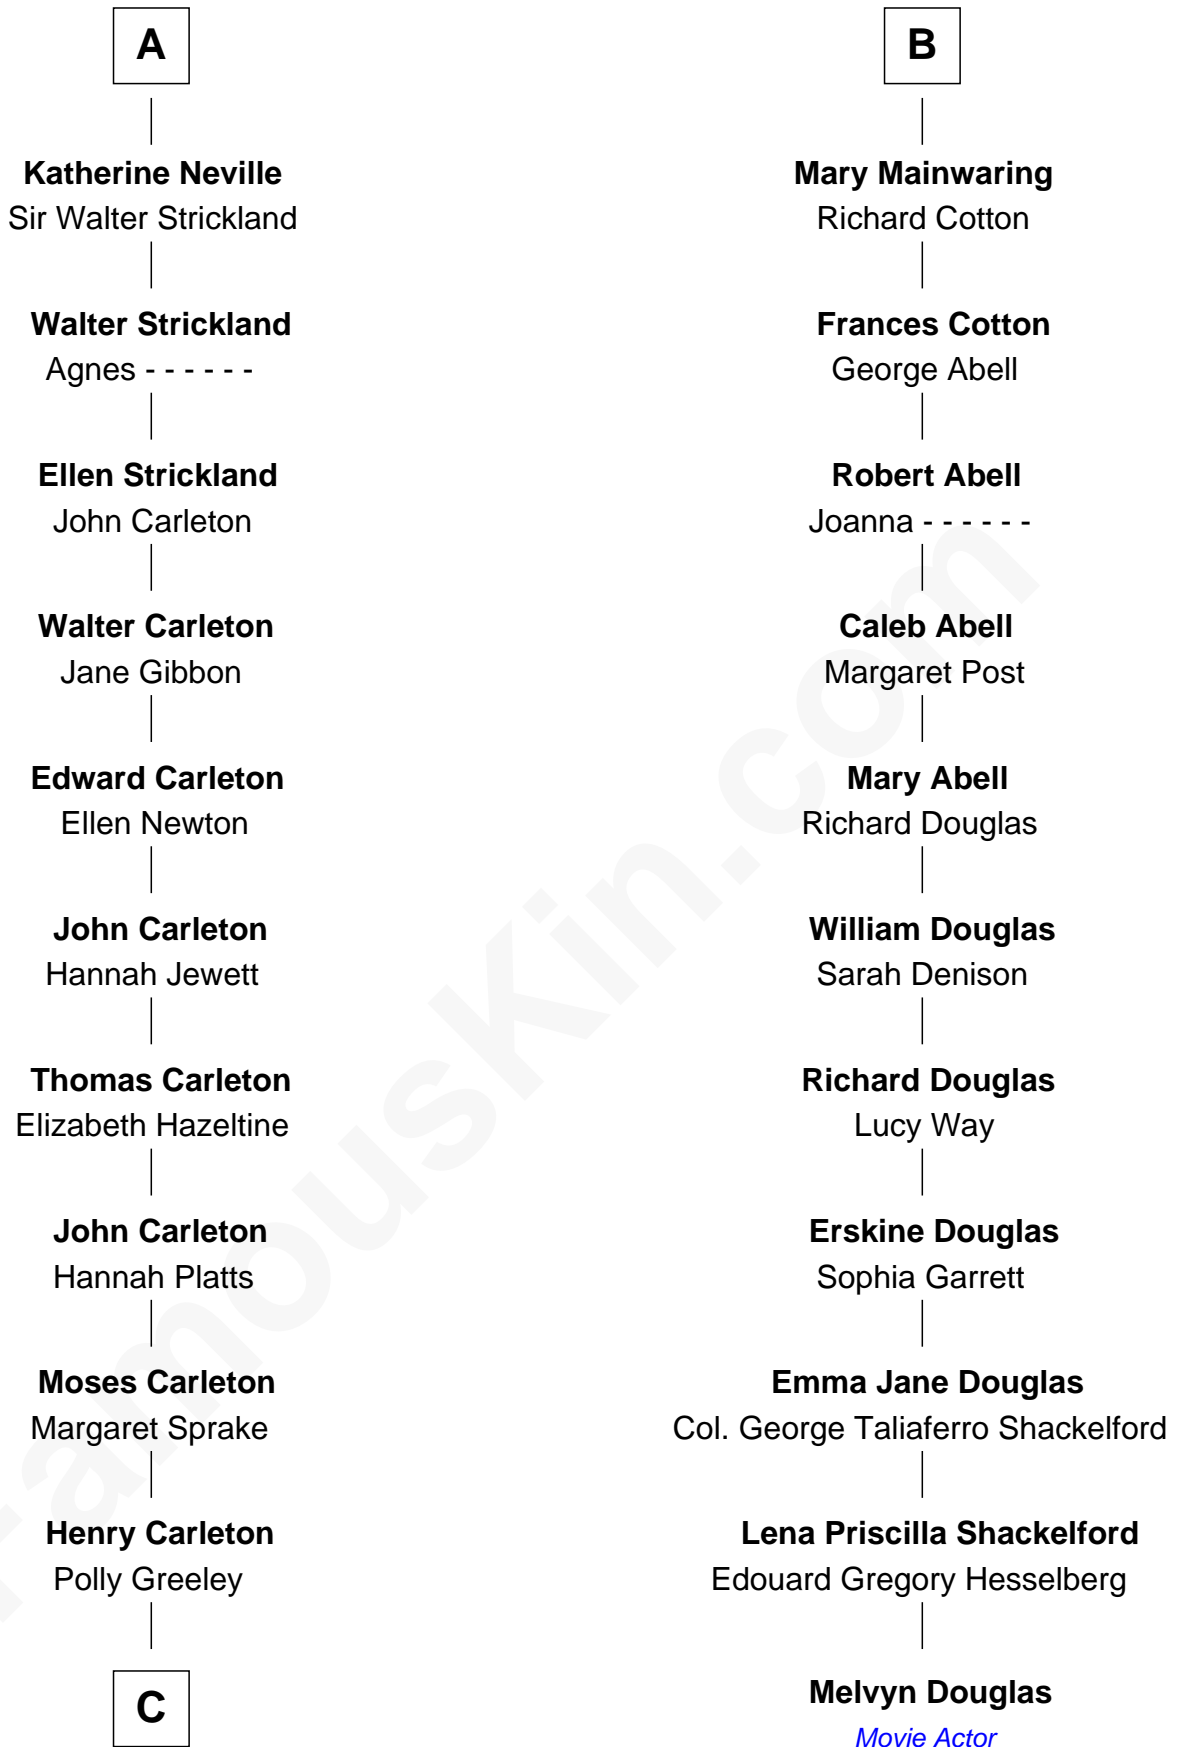

FamousKin.com

Relationship Chart of

Charles A. Pillsbury

Co-Founder of C.A. Pillsbury Co.

17th cousin 1 time removed of

Melvyn Douglas

Movie Actor

Sir Thomas de Beauchamp

Sir William Beauchamp

Joan Fitzalan

Joan Beauchamp

James Butler

Elizabeth Butler

John Talbot

Ann Talbot

Sir Henry Vernon

Elizabeth Vernon

Sir Robert Corbet

Dorothy Corbet

Sir Richard Mainwaring

Sir Arthur Mainwaring

Margaret Mainwaring

B

C