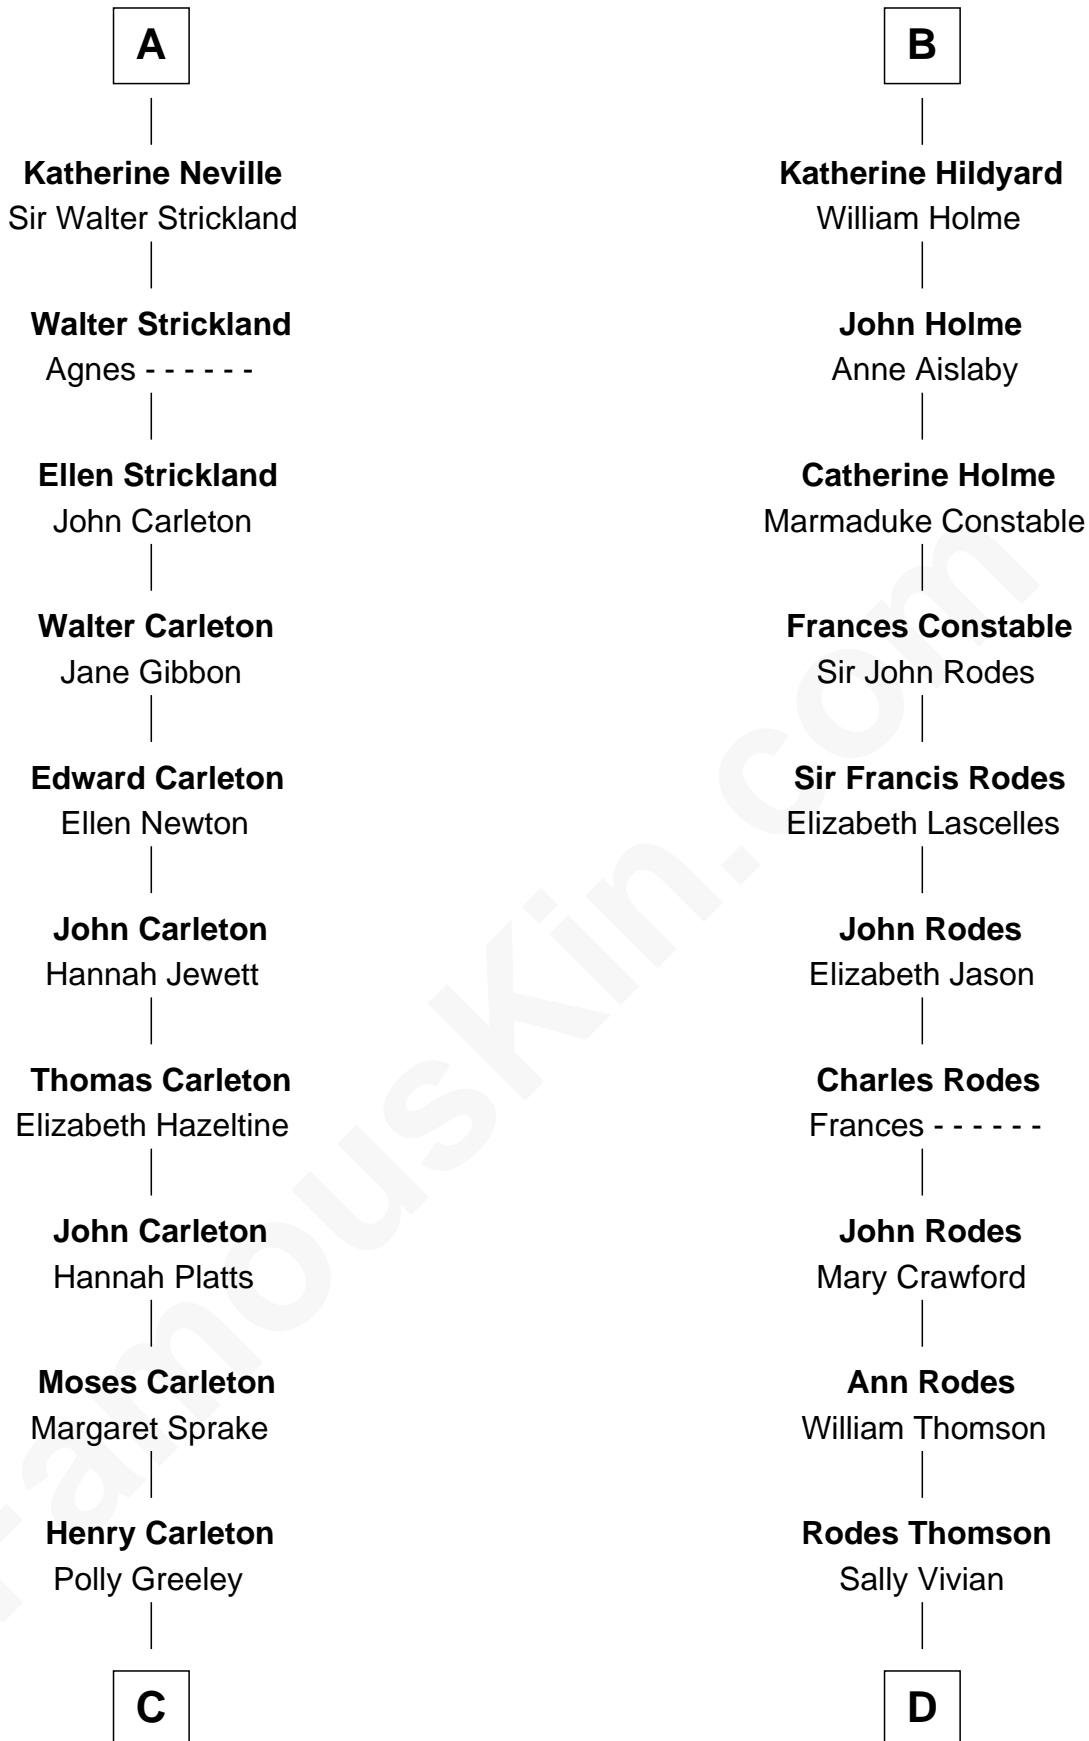

## Relationship Chart of

**Charles A. Pillsbury**

*Co-Founder of C.A. Pillsbury Co.*

18th cousin 3 times removed of

**Melvyn Douglas**

*Movie Actor*

**Edward III, King of England**

Philippa of Hainault

**C**

**Margaret Sprague Carleton**

George Alfred Pillsbury

**Charles A. Pillsbury**

*Co-Founder of C.A. Pillsbury Co.*

**D**

**Nancy Thomson**

Thomas Johnson Garrett

**Sophia Garrett**

Erskine Douglas

**Emma Jane Douglas**

Col. George Taliaferro Shackelford

**Lena Priscilla Shackelford**

Edouard Gregory Hesselberg

**Melvyn Douglas**

*Movie Actor*