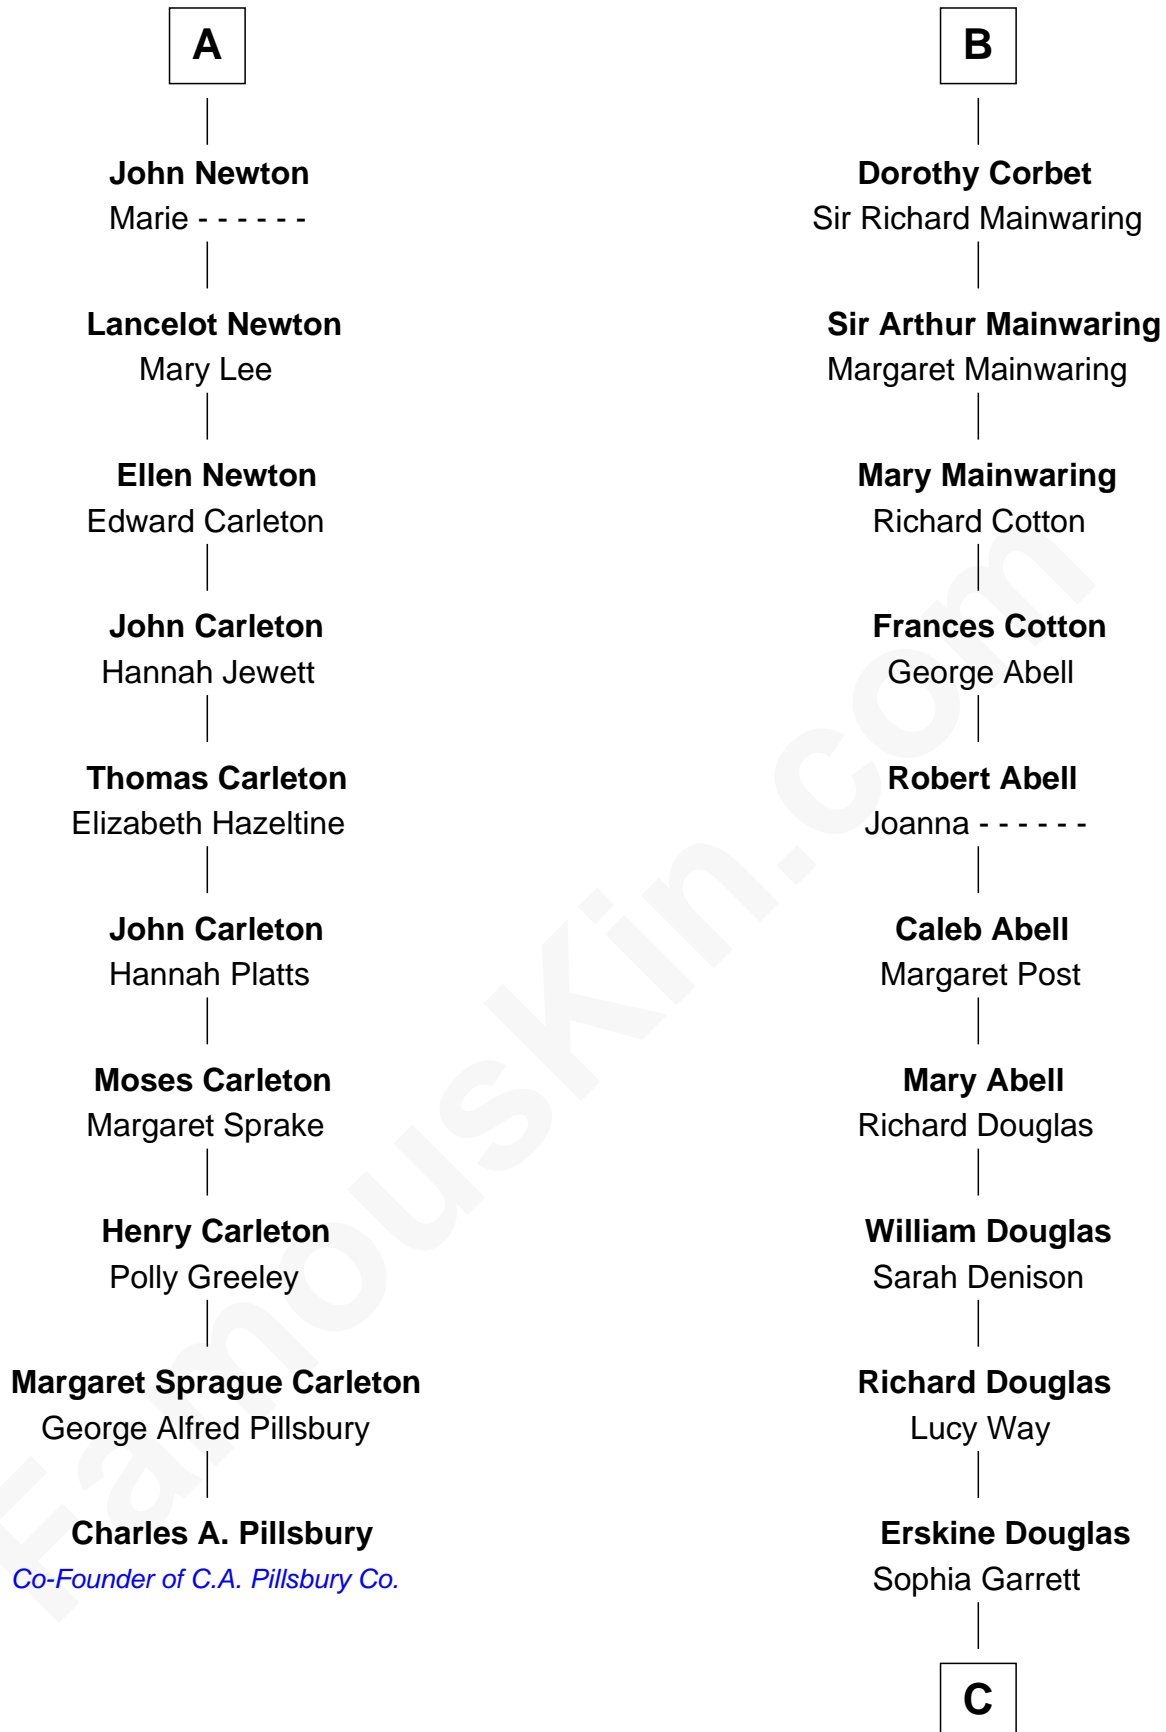

FamousKin.com

Relationship Chart of

Charles A. Pillsbury

Co-Founder of C.A. Pillsbury Co.

16th cousin 3 times removed of

Melvyn Douglas

Movie Actor

Edmund Fitzalan

Alice de Warenne

C

Emma Jane Douglas

Col. George Taliaferro Shackelford

Lena Priscilla Shackelford

Edouard Gregory Hesselberg

Melvyn Douglas

Movie Actor