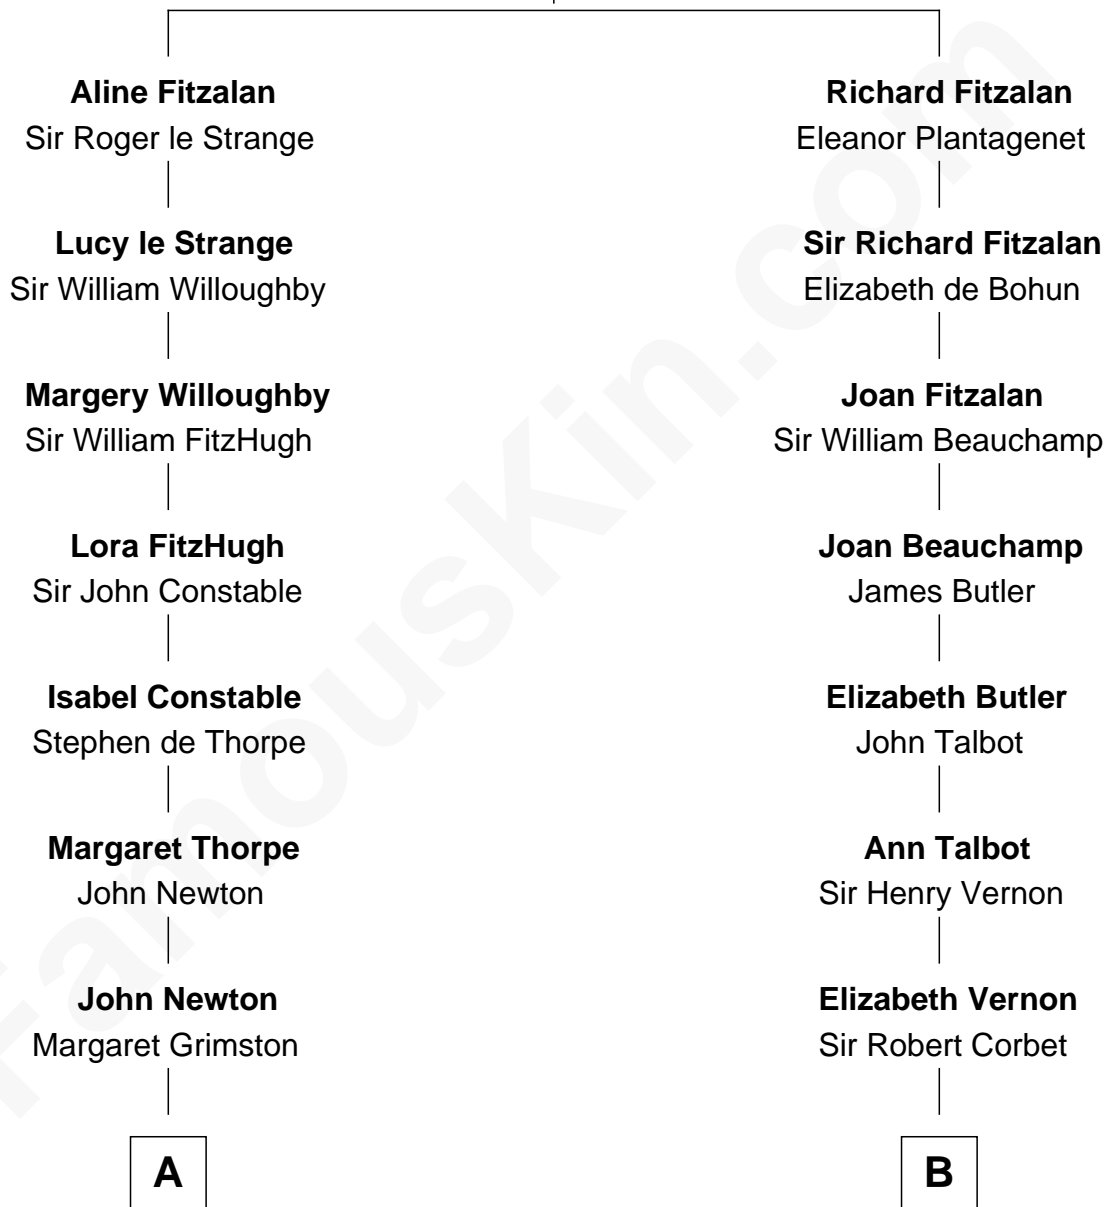

FamousKin.com

Relationship Chart of

Charles A. Pillsbury

Co-Founder of C.A. Pillsbury Co.

16th cousin 3 times removed of

Melvyn Douglas

Movie Actor

Edmund Fitzalan

Alice de Warenne

C

Emma Jane Douglas

Col. George Taliaferro Shackelford

Lena Priscilla Shackelford

Edouard Gregory Hesselberg

Melvyn Douglas

Movie Actor