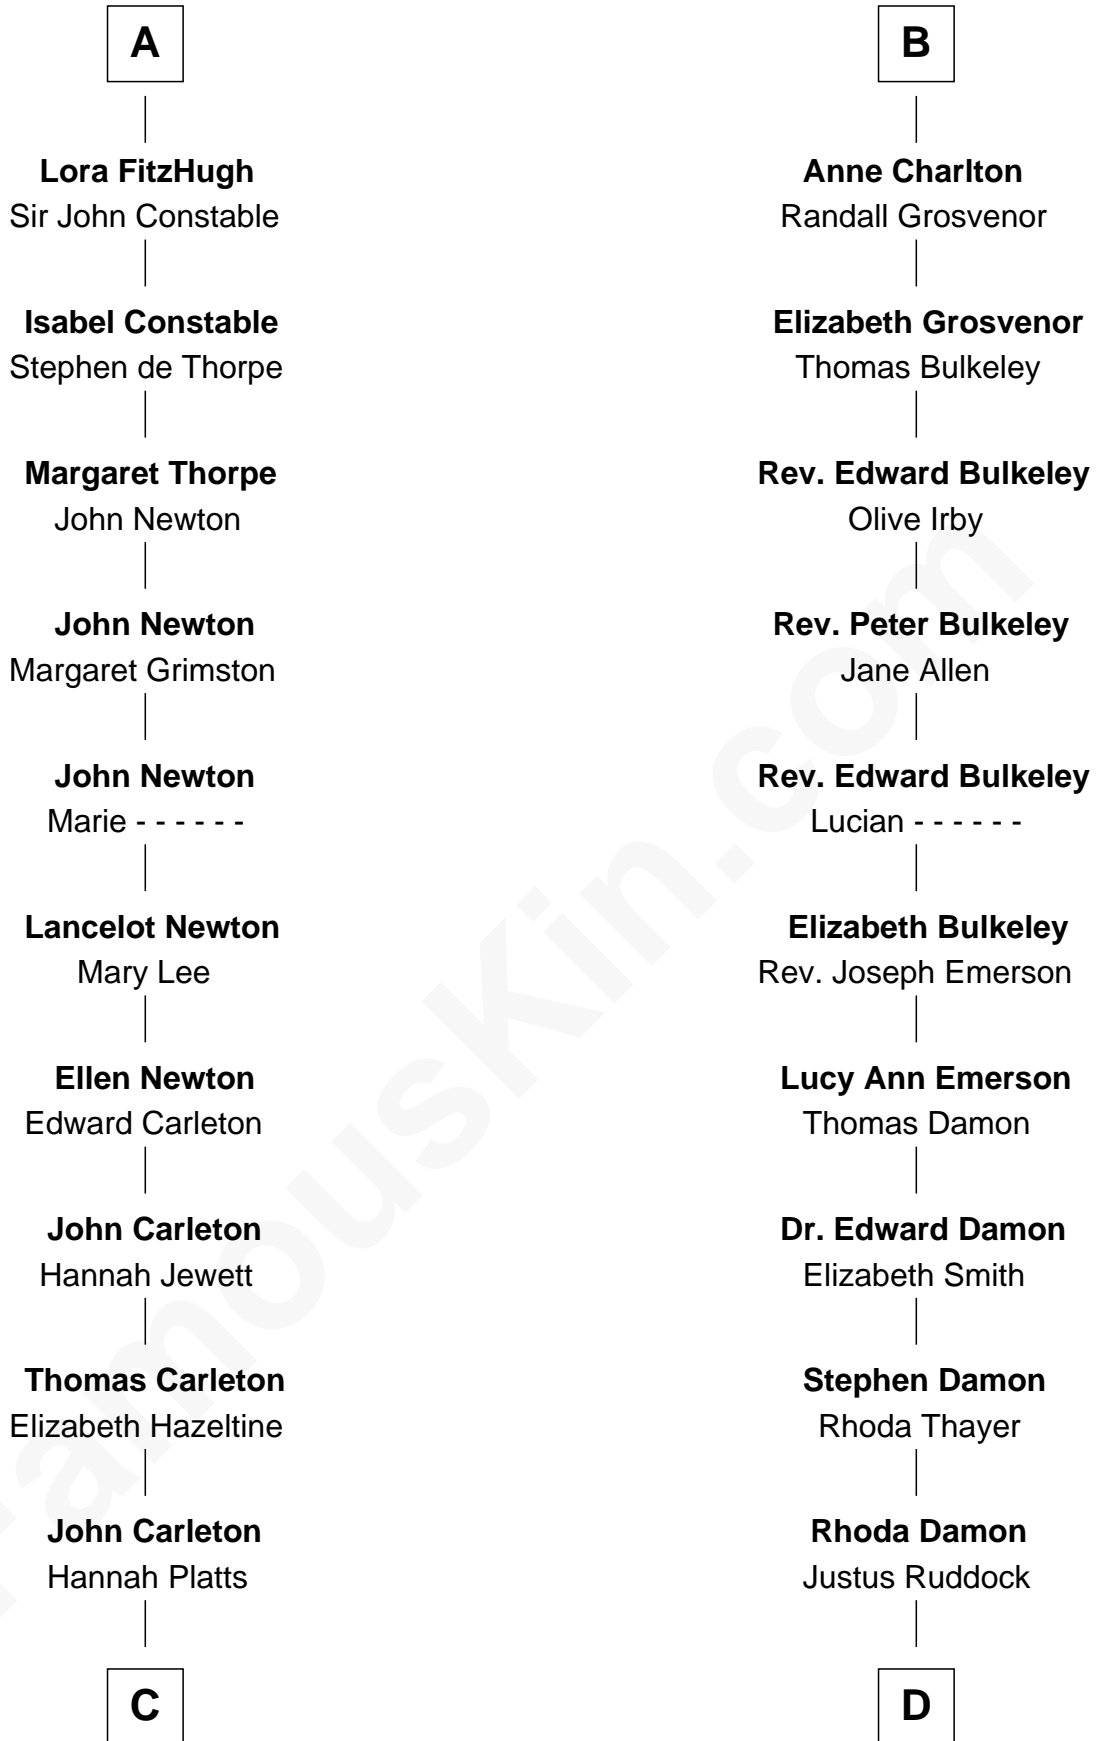

FamousKin.com Relationship Chart of

Charles A. Pillsbury

Co-Founder of C.A. Pillsbury Co.

20th cousin 1 time removed of

Sarah Palin

9th Governor of Alaska

Sir Roger de Somery

Nichole d'Aubenev

C

Moses Carleton

Margaret Sprake

Henry Carleton

Polly Greeley

Margaret Sprague Carleton

George Alfred Pillsbury

Charles A. Pillsbury