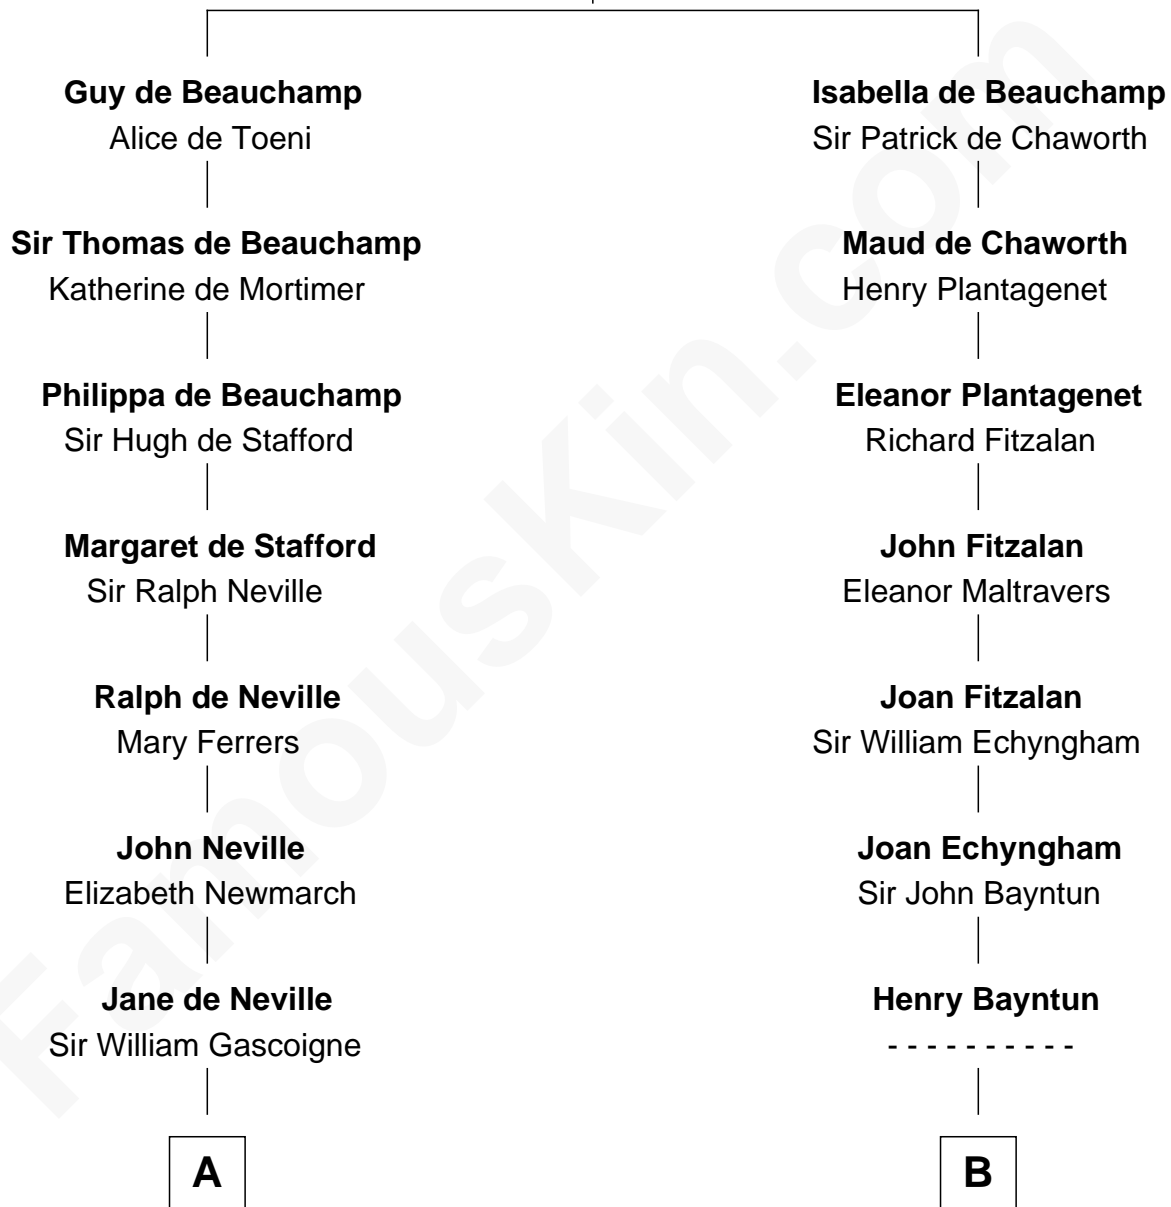

FamousKin.com Relationship Chart of

Charles A. Pillsbury

Co-Founder of C.A. Pillsbury Co.

20th cousin 1 time removed of

Sarah Palin

9th Governor of Alaska

William de Beauchamp

Maud FitzJohn

C

Moses Carleton
Margaret Sprake

Henry Carleton
Polly Greeley

Margaret Sprague Carleton
George Alfred Pillsbury

Charles A. Pillsbury
Co-Founder of C.A. Pillsbury Co.

D

Thomas S. Ruddock
Maria Nancy Newell

May Belle Ruddock
Henry Charles Brandt

Nellie Marie Brandt
Charles Francis Heath

Charles Richard Heath
Sarah Sheeran

Sarah Palin
9th Governor of Alaska

FamousKin.com