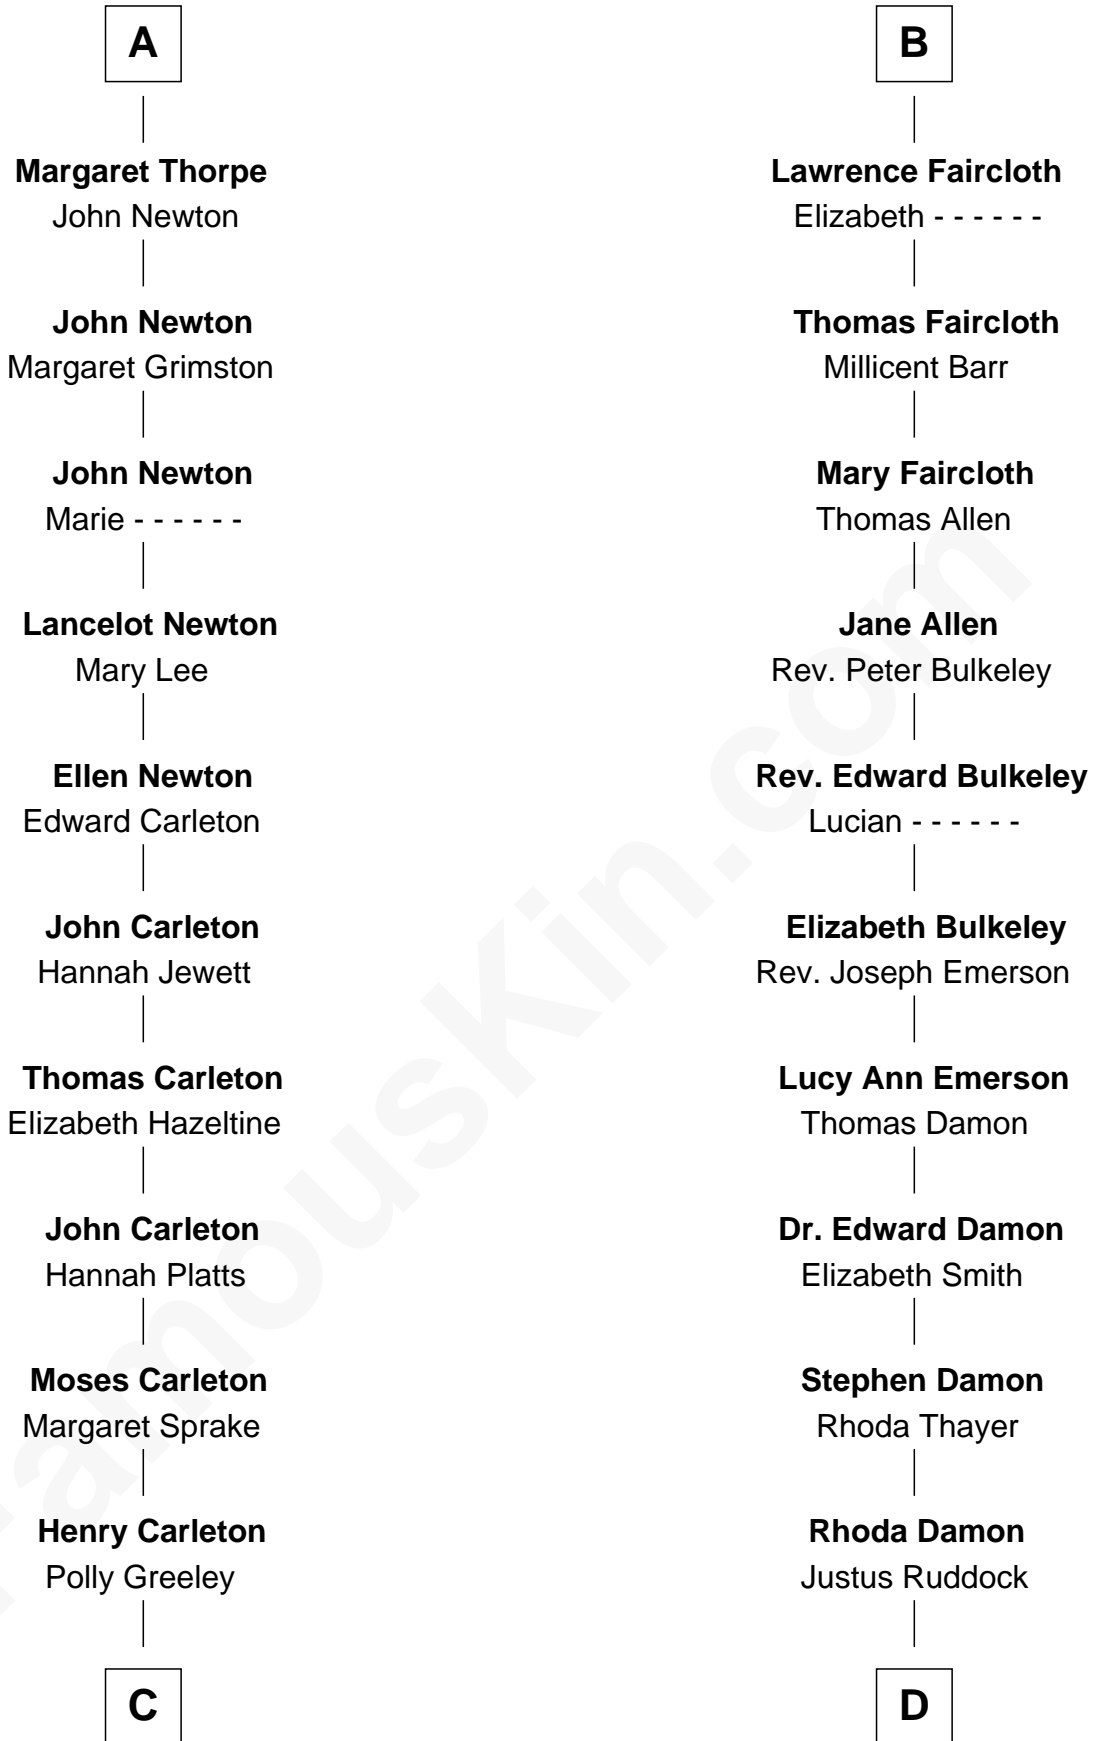

FamousKin.com

Relationship Chart of

Charles A. Pillsbury

Co-Founder of C.A. Pillsbury Co.

18th cousin 3 times removed of

Sarah Palin

9th Governor of Alaska

C

Margaret Sprague Carleton

George Alfred Pillsbury

Charles A. Pillsbury

Co-Founder of C.A. Pillsbury Co.

D

Thomas S. Ruddock

Maria Nancy Newell

May Belle Ruddock

Henry Charles Brandt

Nellie Marie Brandt

Charles Francis Heath

Charles Richard Heath

Sarah Sheeran

Sarah Palin

9th Governor of Alaska

FamousKin.com