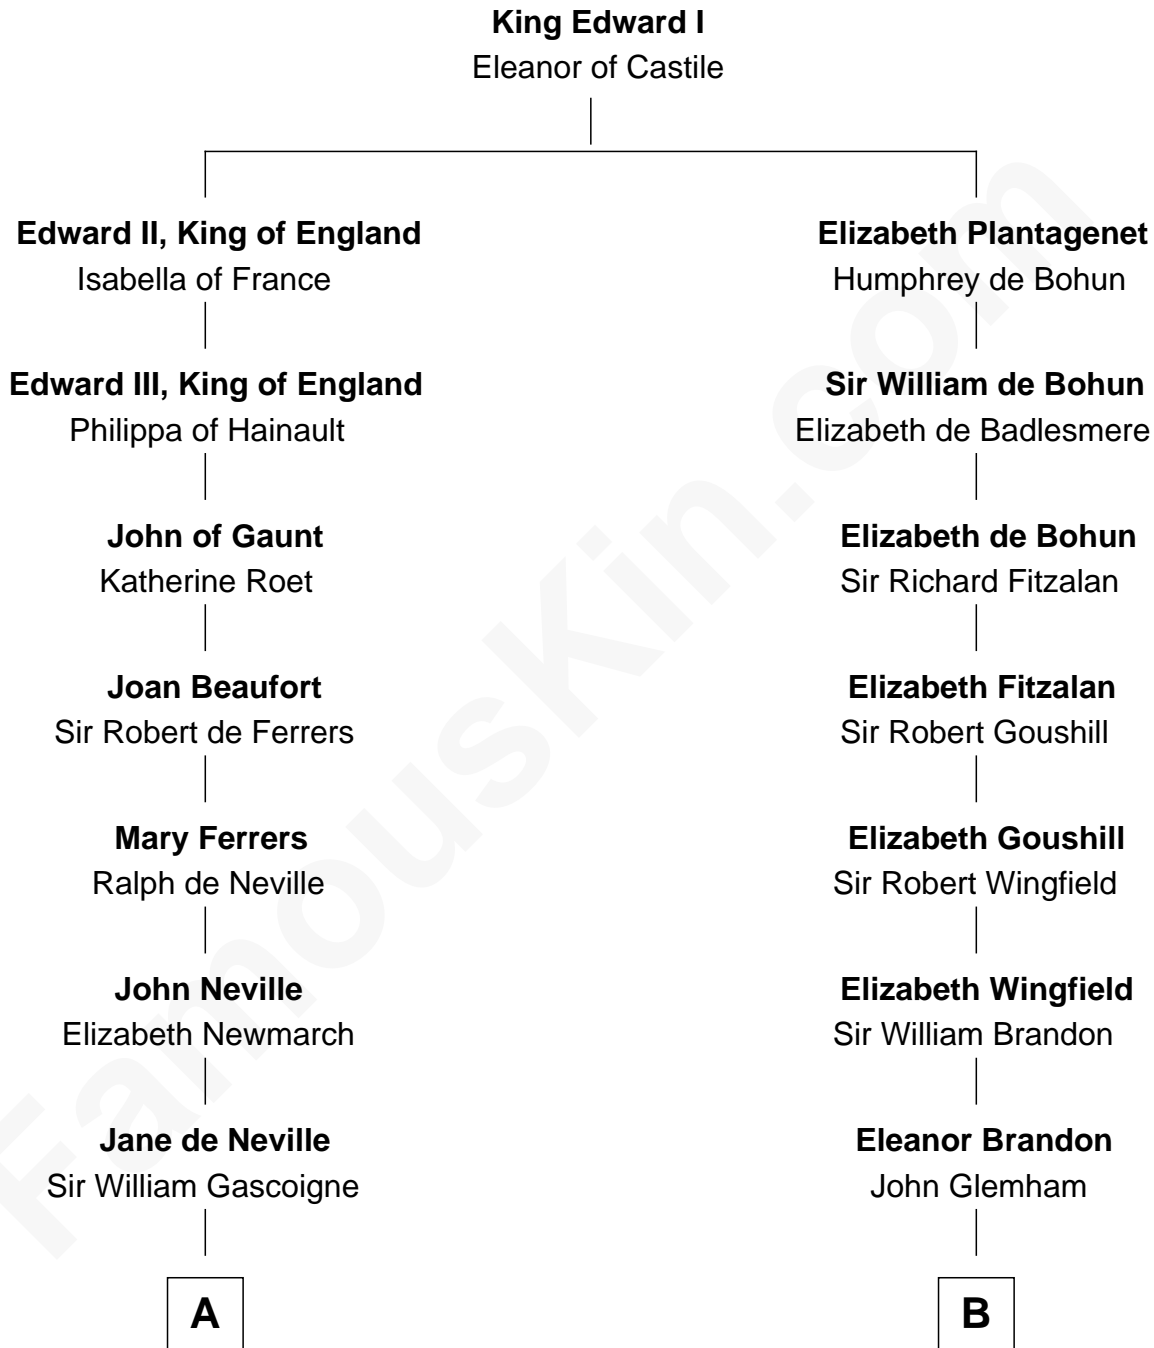

FamousKin.com

Relationship Chart of

Charles A. Pillsbury

Co-Founder of C.A. Pillsbury Co.

17th cousin 3 times removed of

Shubael D. Childs

Founder of S.D. Childs & Company

C

—
Moses Carleton
Margaret Sprake

—
Henry Carleton
Polly Greeley

—
Margaret Sprague Carleton
George Alfred Pillsbury

—
Charles A. Pillsbury
Co-Founder of C.A. Pillsbury Co.

FamousKin.com