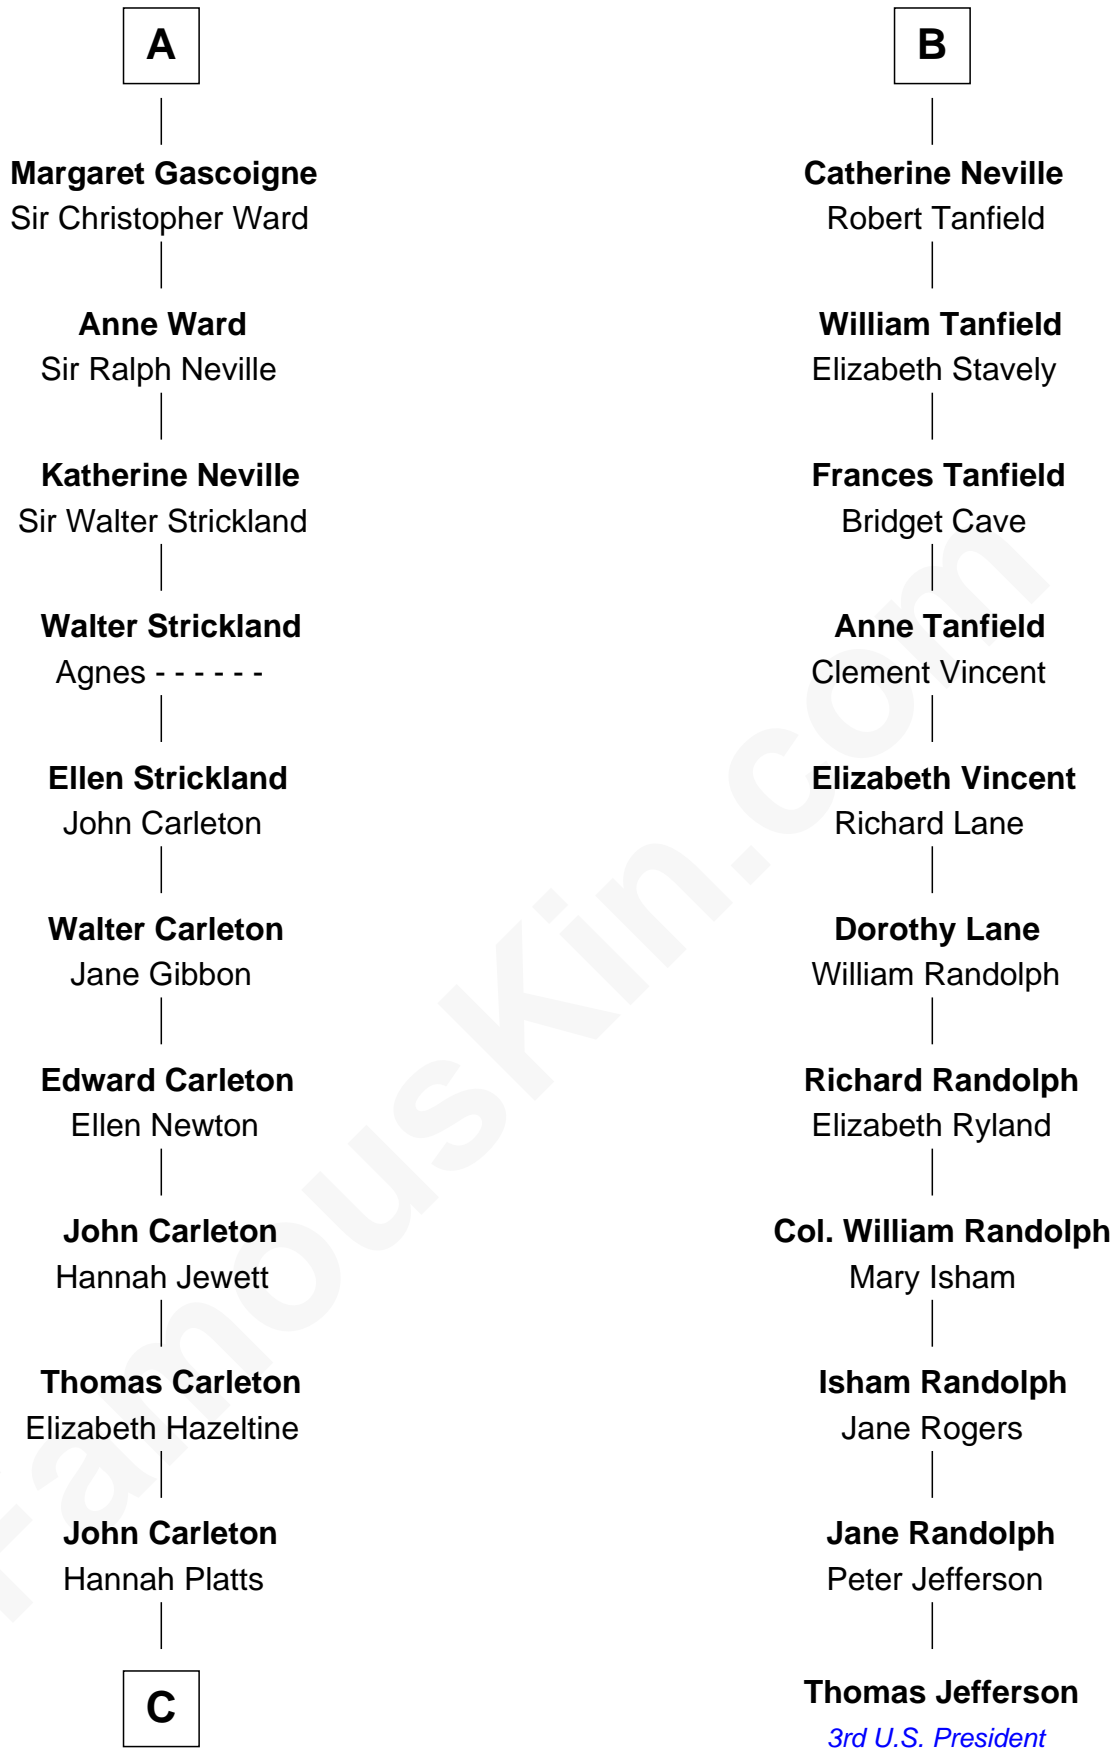

FamousKin.com

Relationship Chart of

Charles A. Pillsbury

Co-Founder of C.A. Pillsbury Co.

17th cousin 3 times removed of

Thomas Jefferson

3rd U.S. President and Signer of the Declaration of Independence

C

—
Moses Carleton
Margaret Sprake

—
Henry Carleton
Polly Greeley

—
Margaret Sprague Carleton
George Alfred Pillsbury

—
Charles A. Pillsbury
Co-Founder of C.A. Pillsbury Co.

FamousKin.com