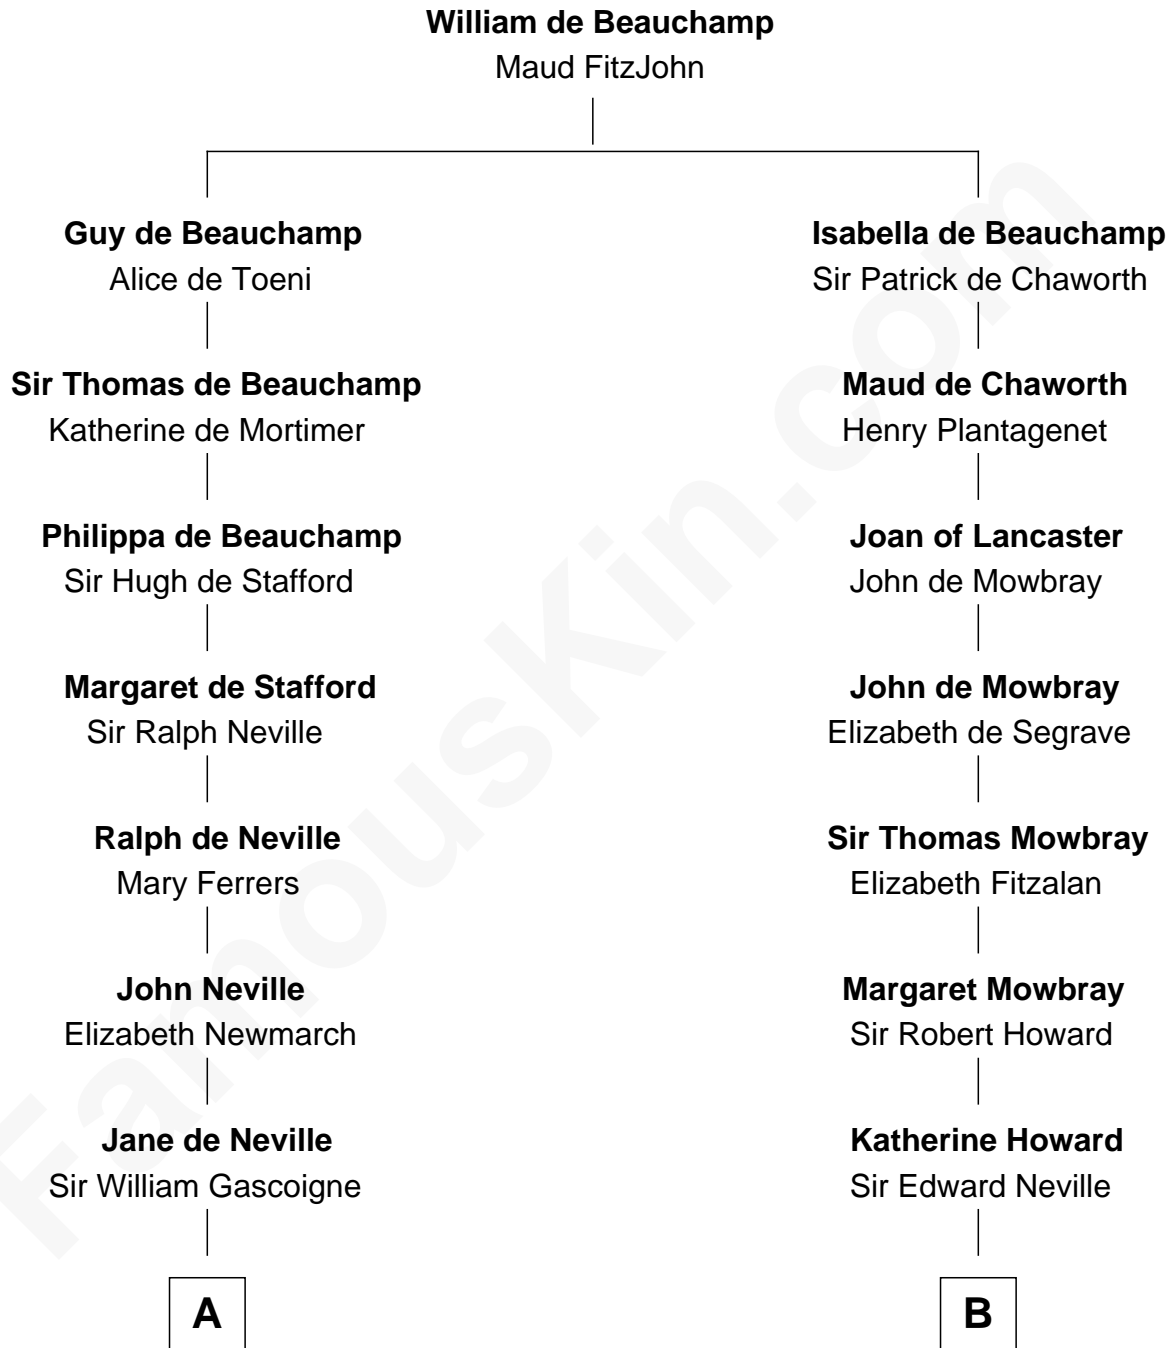

FamousKin.com

Relationship Chart of

Charles A. Pillsbury

Co-Founder of C.A. Pillsbury Co.

17th cousin 3 times removed of

Thomas Jefferson

3rd U.S. President and Signer of the Declaration of Independence

C

—
Moses Carleton
Margaret Sprake

—
Henry Carleton
Polly Greeley

—
Margaret Sprague Carleton
George Alfred Pillsbury

—
Charles A. Pillsbury
Co-Founder of C.A. Pillsbury Co.

FamousKin.com